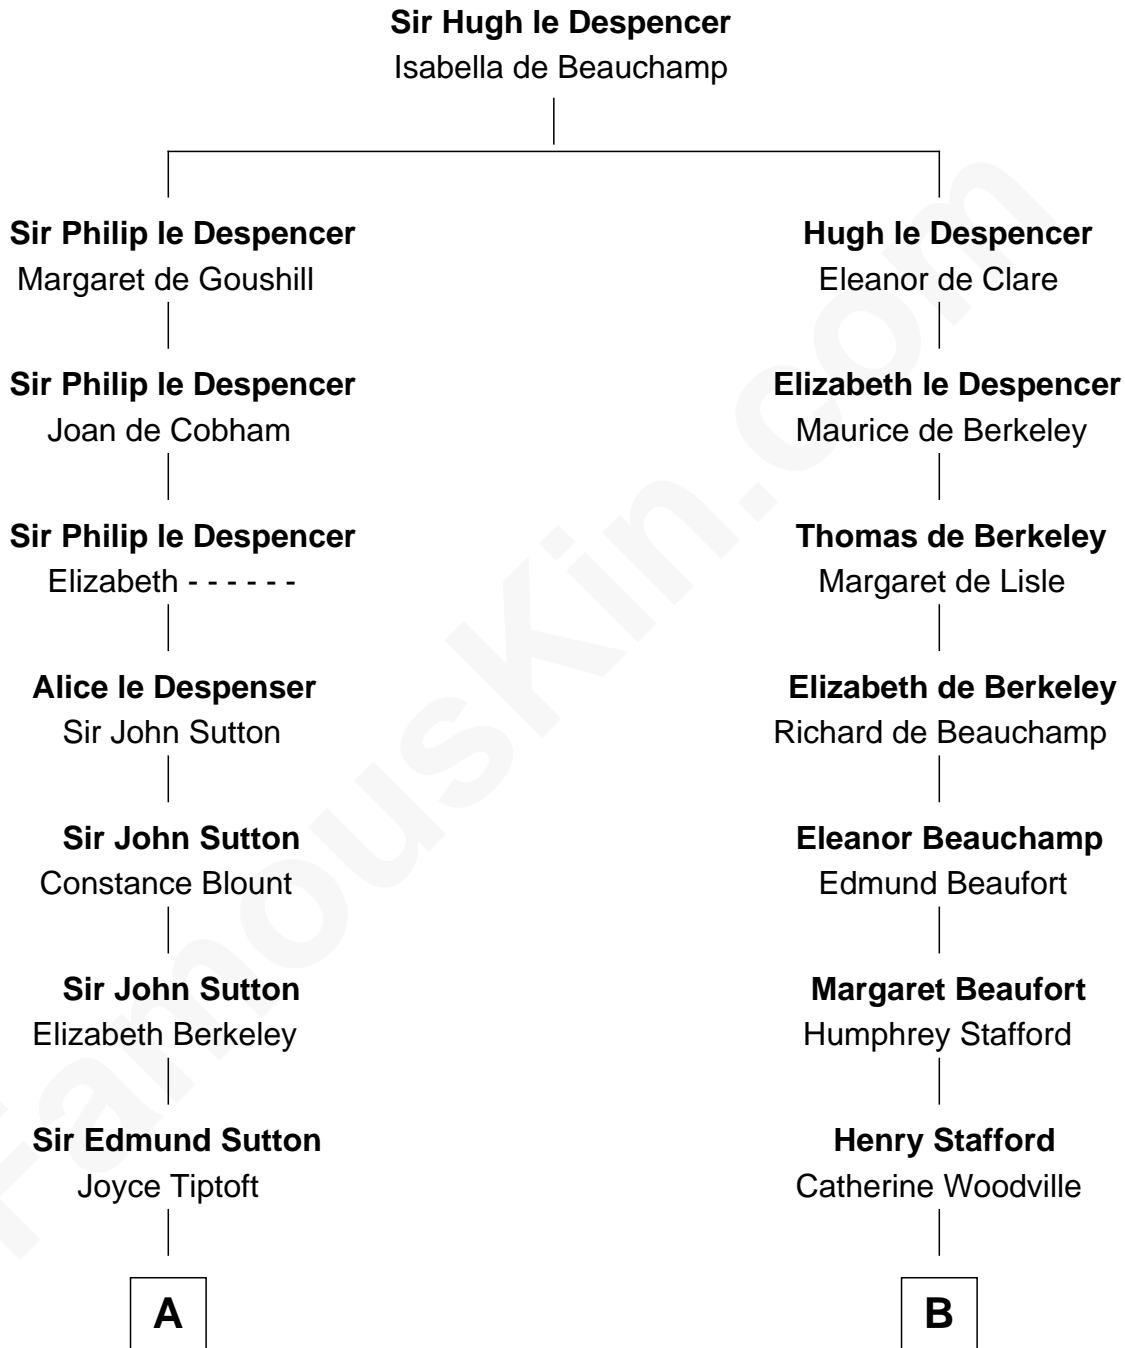

## Relationship Chart of

### Bathsheba (Ruggles) Spooner

*First woman executed for murder in U.S. by non-British government*

16th cousin 2 times removed of

**Lewis Carroll**

*Author of Alice in Wonderland*

**C**

—  
**Frances Jane Lutwidge**

Rev. Charles Dodgson

—  
**Lewis Carroll**

*Author of Alice in Wonderland*

FamousKin.com