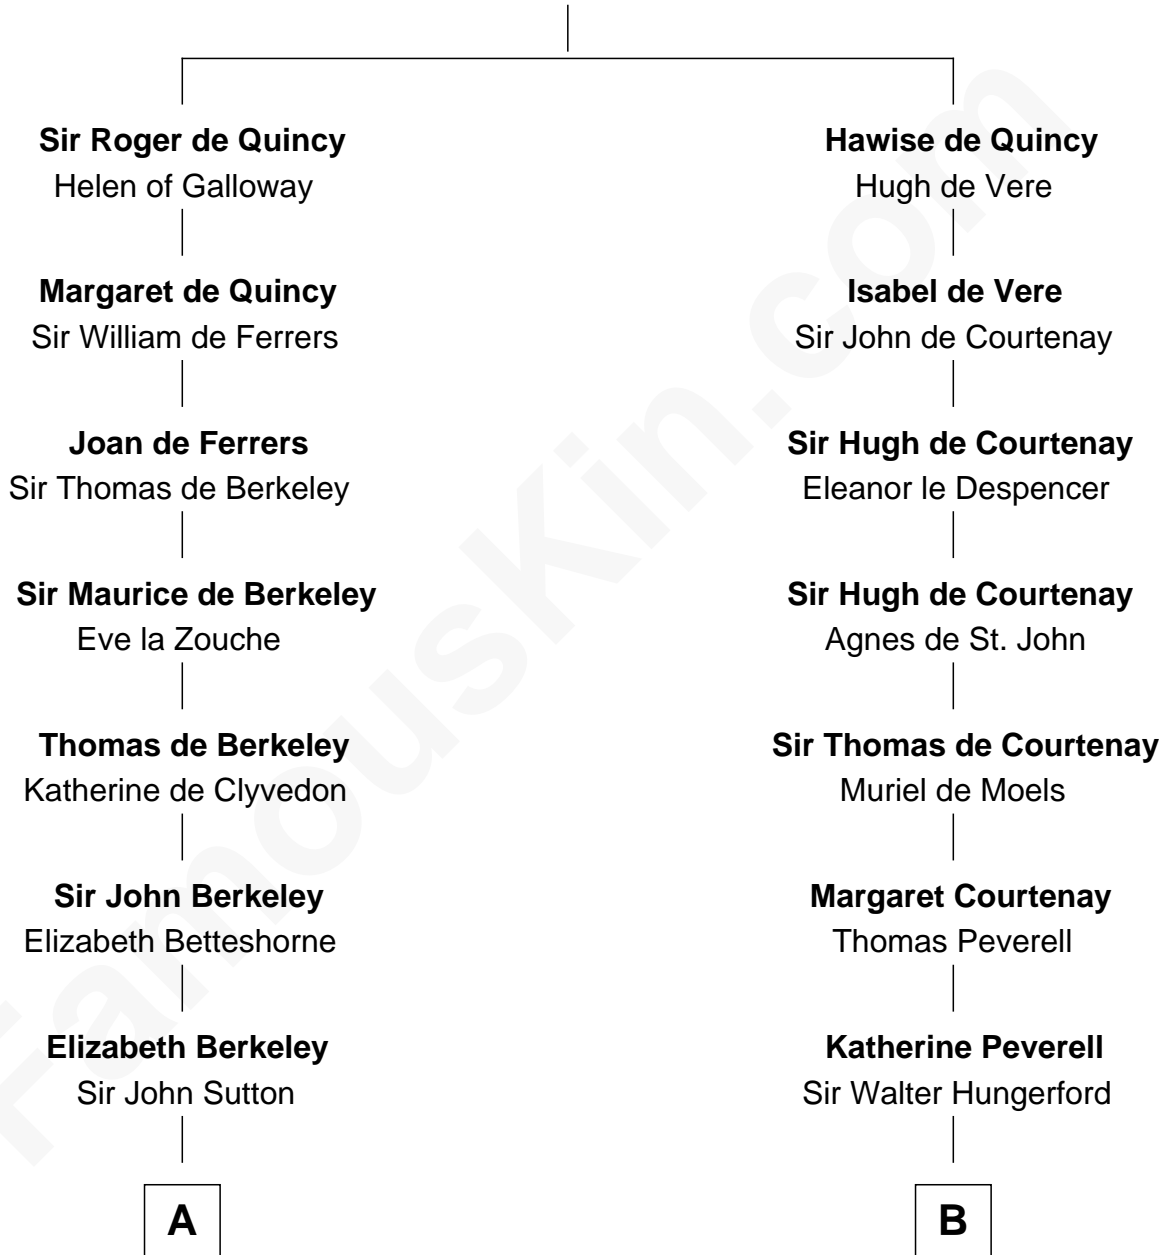

**FamousKin.com**  
**Relationship Chart of**  
**Bathsheba (Ruggles) Spooner**

*First woman executed for murder in U.S. by non-British government*

**17th cousin 4 times removed of**

**Guillermo Billinghurst**

*31st President of Peru*

**Saher de Quincy**  
 Margaret de Beaumont

**C**

**Lettice Woodroffe**

William Billinghurst

**Rev. William Billinghurst**

Catharine Bellas

**Robert Billinghurst**

Maria Francisca Agrelo

**Guillermo Eugenio Billinghurst**

Belisaria Angulo

**Guillermo Billinghurst**

*31st President of Peru*