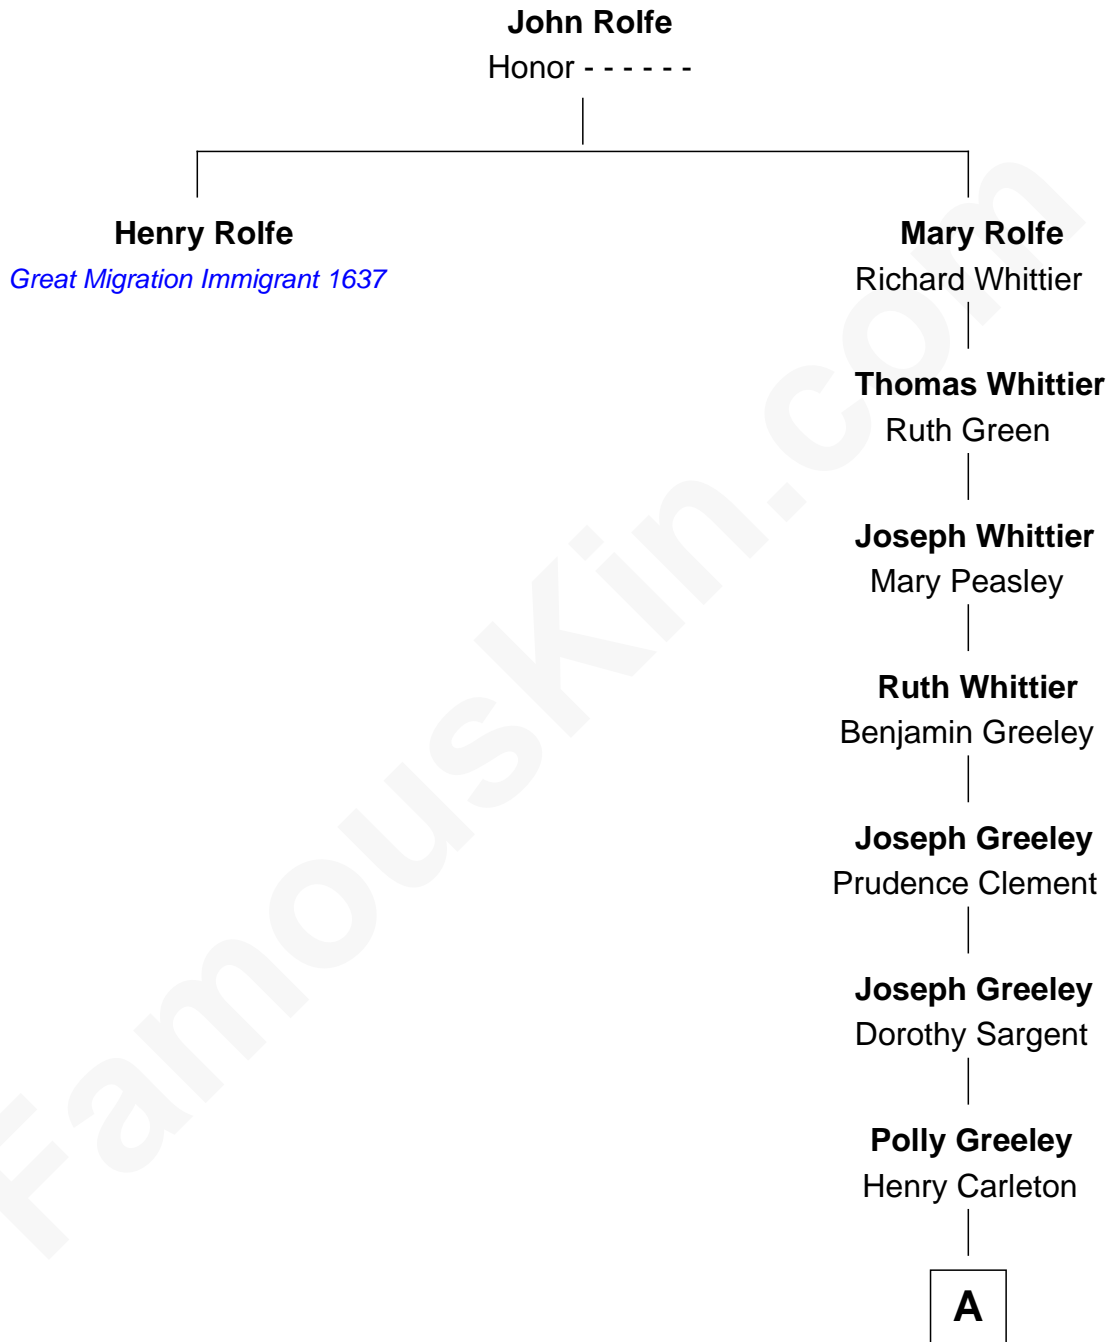

FamousKin.com

Relationship Chart of

Henry Rolfe

(unk - 1642/3) Great Migration Immigrant 1637

6th great-granduncle of

Charles A. Pillsbury

Co-Founder of C.A. Pillsbury Co.

A