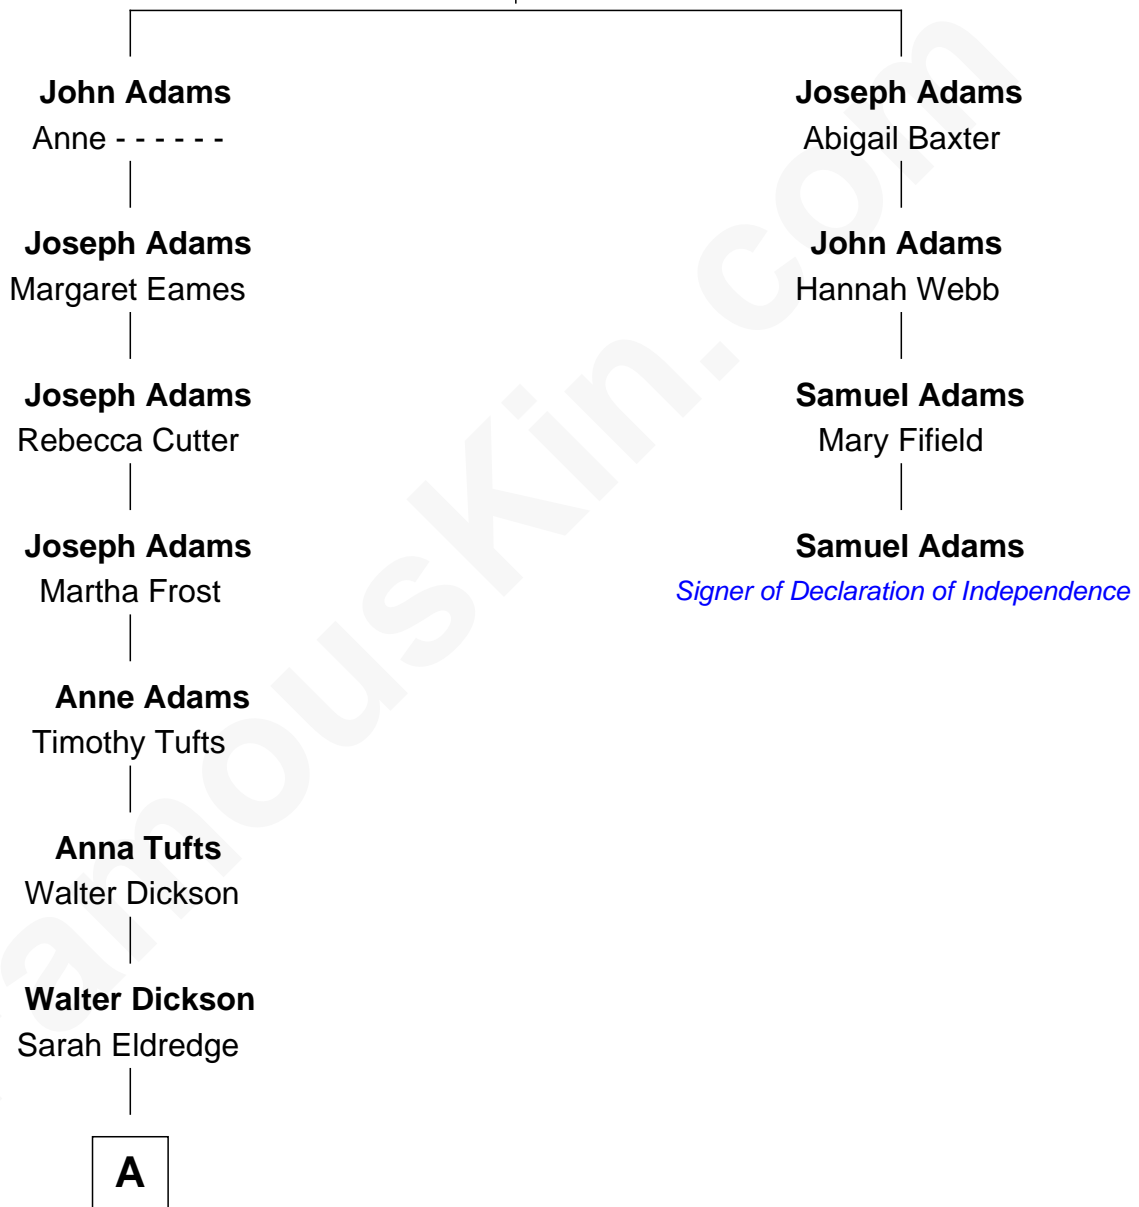

# FamousKin.com Relationship Chart of

**John Steinbeck**

*Author of The Grapes of Wrath*

3rd cousin 6 times removed of

**Samuel Adams**

*Signer of the Declaration of Independence*

**Henry Adams**  
Edith Squire

**A**

—  
**Almira Ann Dickson**  
Johann Adolf Großsteinbeck

—  
**John Ernst Steinbeck**  
Olive Hamilton

—  
**John Steinbeck**  
*Author of [The Grapes of Wrath](#)*