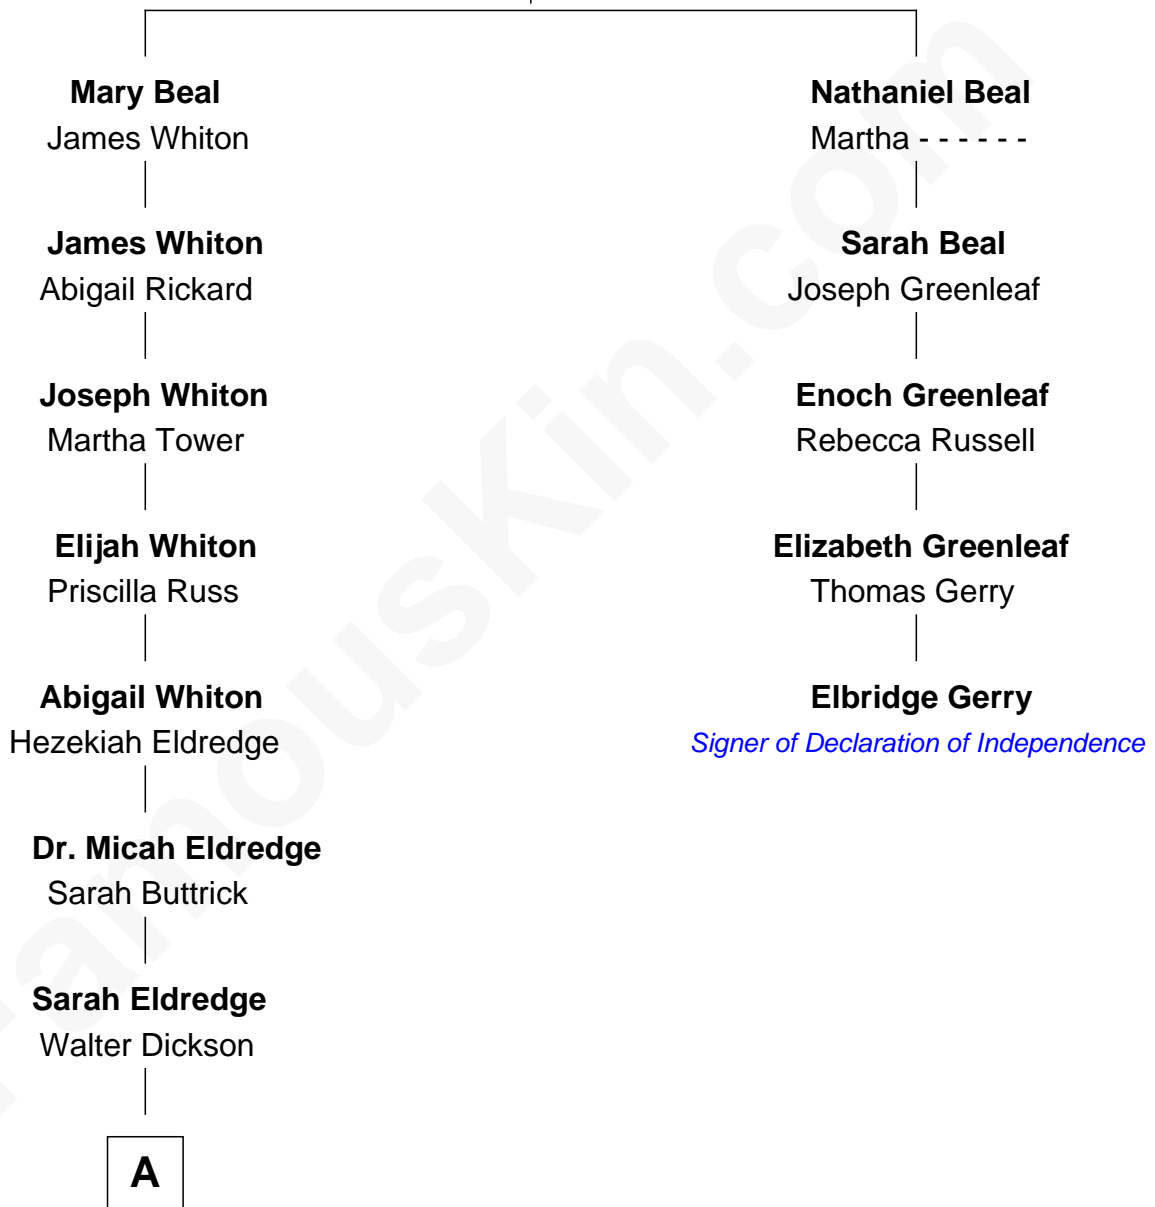

FamousKin.com Relationship Chart of

John Steinbeck

Author of The Grapes of Wrath

4th cousin 5 times removed of

Elbridge Gerry

Signer of the Declaration of Independence

John Beal
Frances Ripley

A

—
Almira Ann Dickson
Johann Adolf Großsteinbeck

—
John Ernst Steinbeck
Olive Hamilton

—
John Steinbeck
Author of [The Grapes of Wrath](#)

FamousKin.com