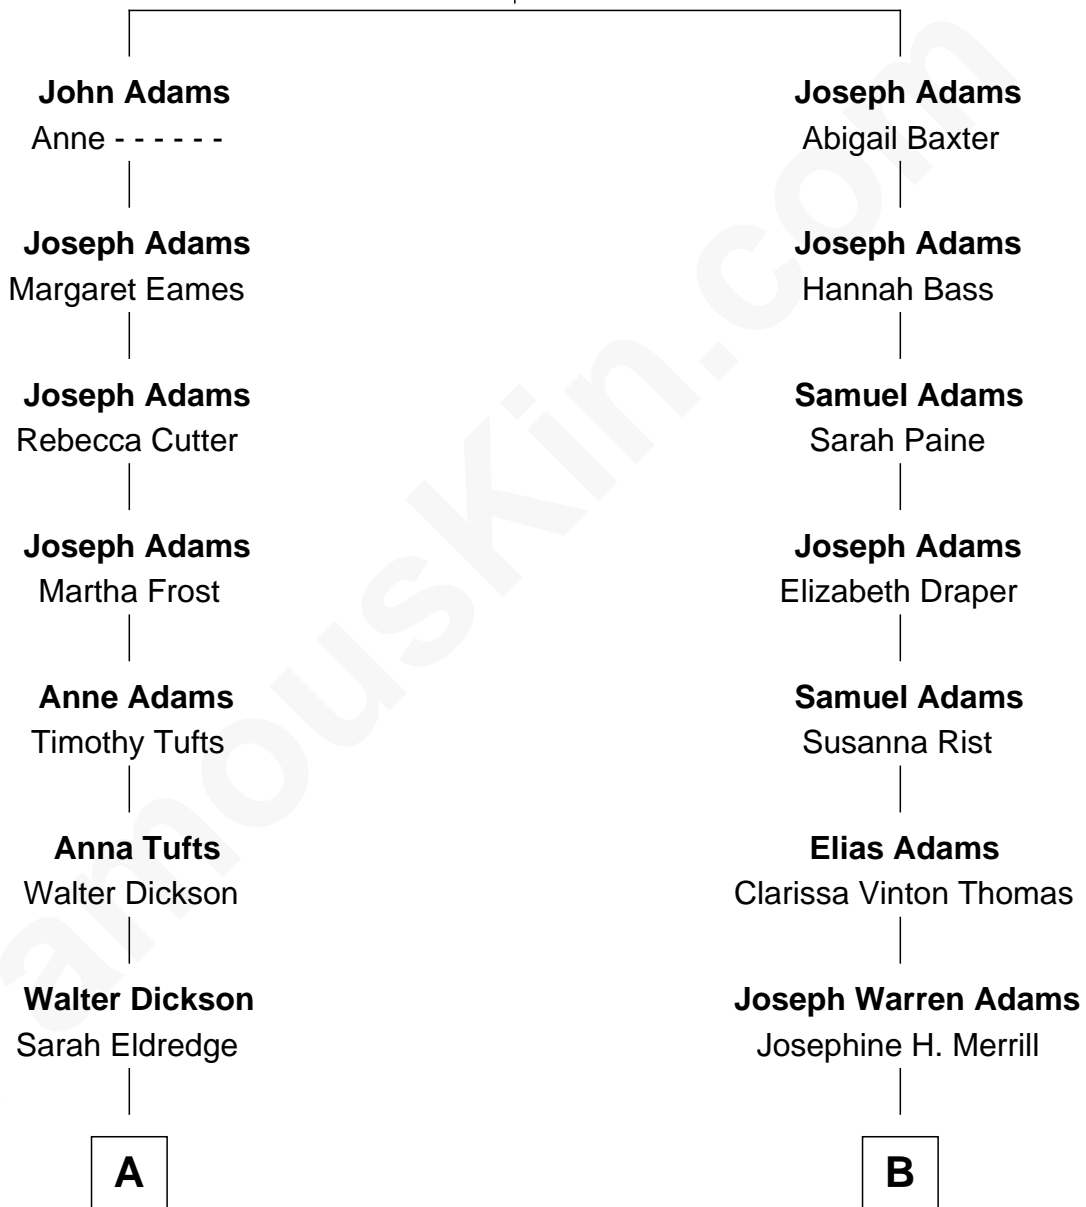

FamousKin.com Relationship Chart of

John Steinbeck

Author of The Grapes of Wrath

9th cousin of

Raquel Welch

Movie Actress

Henry Adams
Edith Squire

A

Almira Ann Dickson
Johann Adolf Großsteinbeck

John Ernst Steinbeck
Olive Hamilton

John Steinbeck
Author of [The Grapes of Wrath](#)

B

Clara Louise Adams
Emery Stanford Hall

Josephine Sarah Hall
Armando Carlos Tejada

Raquel Welch
aka [Raquel Welch](#)