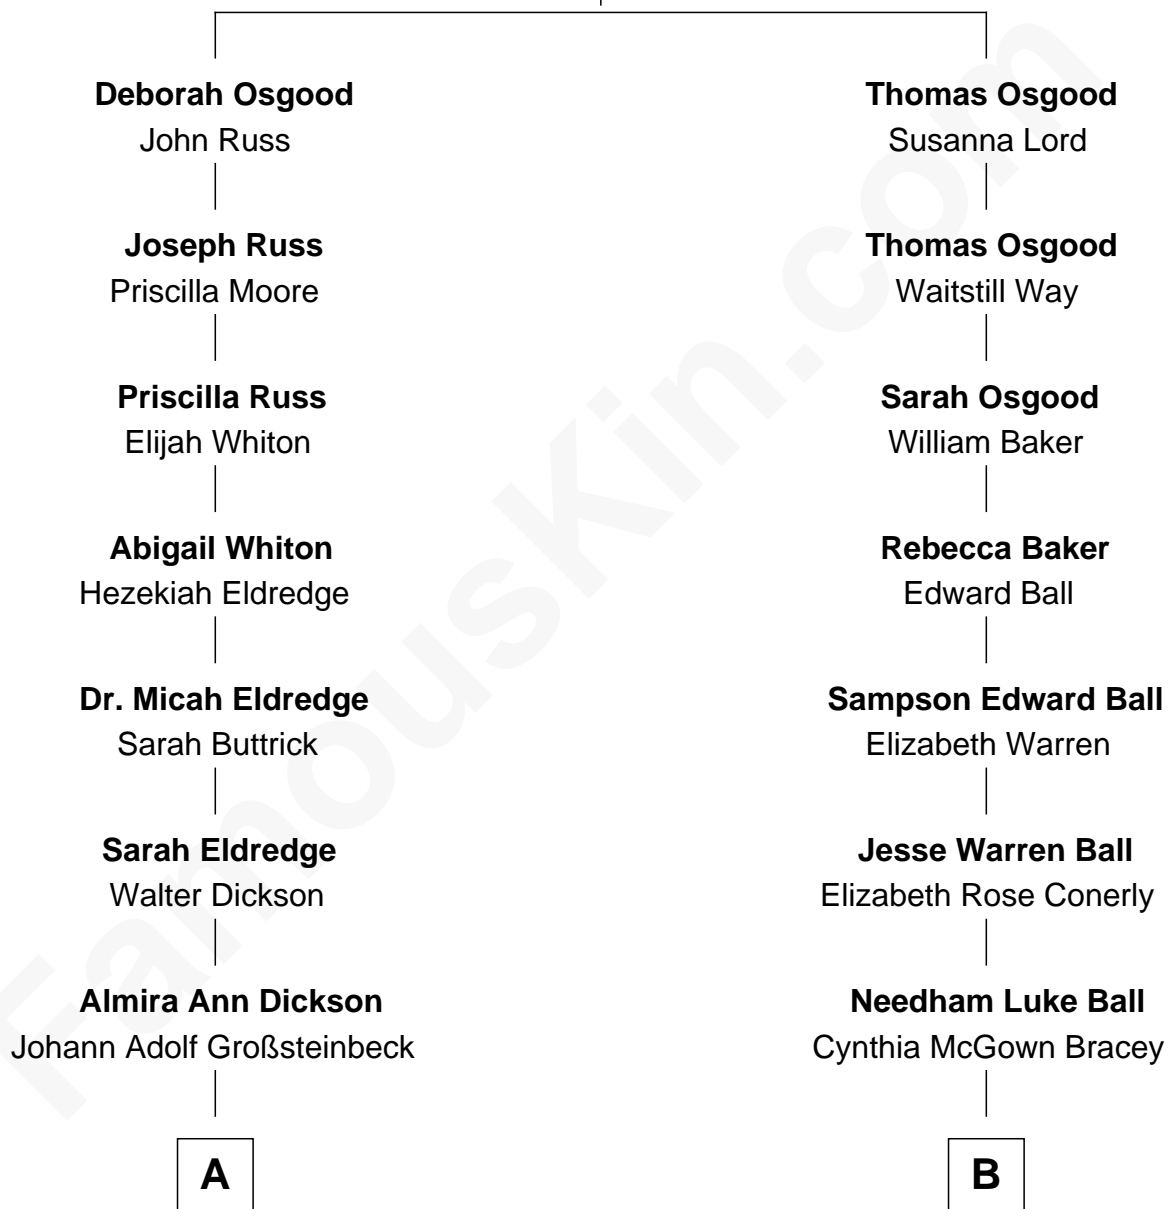

FamousKin.com Relationship Chart of

John Steinbeck

Author of The Grapes of Wrath

8th cousin 3 times removed of

Britney Spears

Singer, Entertainer

Christopher Osgood

Margery Fowler

A

John Ernst Steinbeck

Olive Hamilton

John Steinbeck

Author of [The Grapes of Wrath](#)

B

Kiturah Ball

William Nelson Forbes