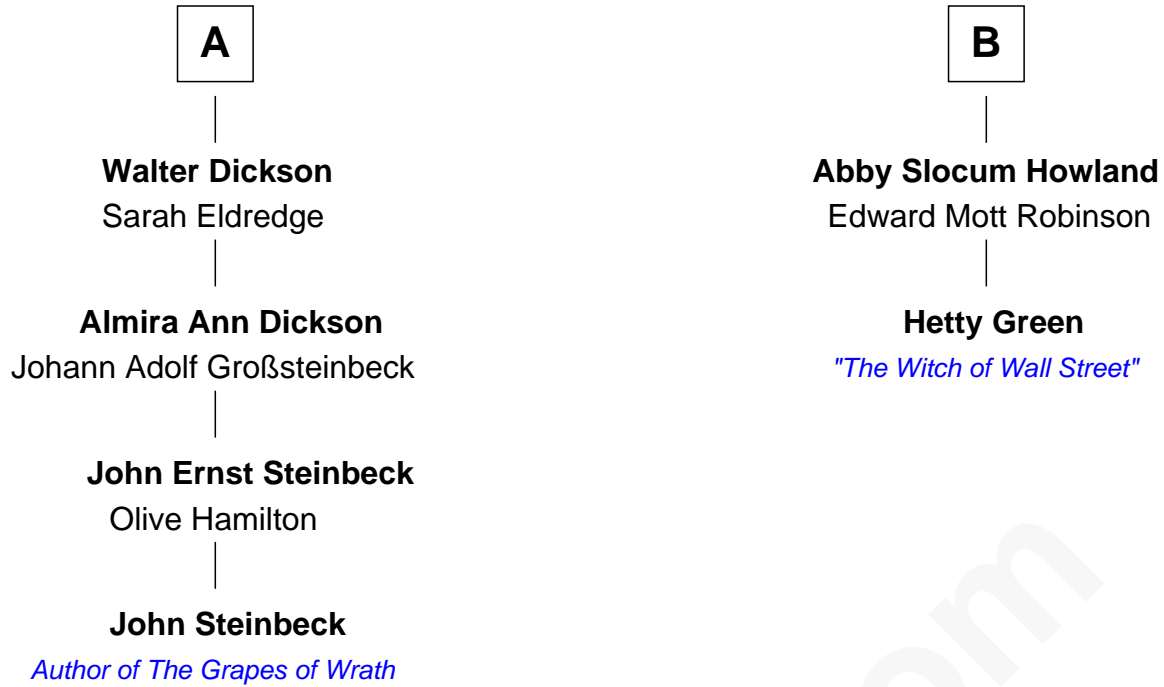

# FamousKin.com Relationship Chart of

**John Steinbeck**

*Author of The Grapes of Wrath*

8th cousin 2 times removed of

**Hetty Green**

*"The Witch of Wall Street"*

**Thomas Kent**

Ellen Pyle

Nicholas Easton

**Peter Easton**

Ann Coggeshall

**Mary Easton**

Weston Clarke

**Anne Clarke**

Thomas Hicks

**Thomas Hicks**

Judith Akin

**Sarah Hicks**

Gideon Howland

**Gideon Howland**

Mehitable Howland

**B**

FamousKin.com