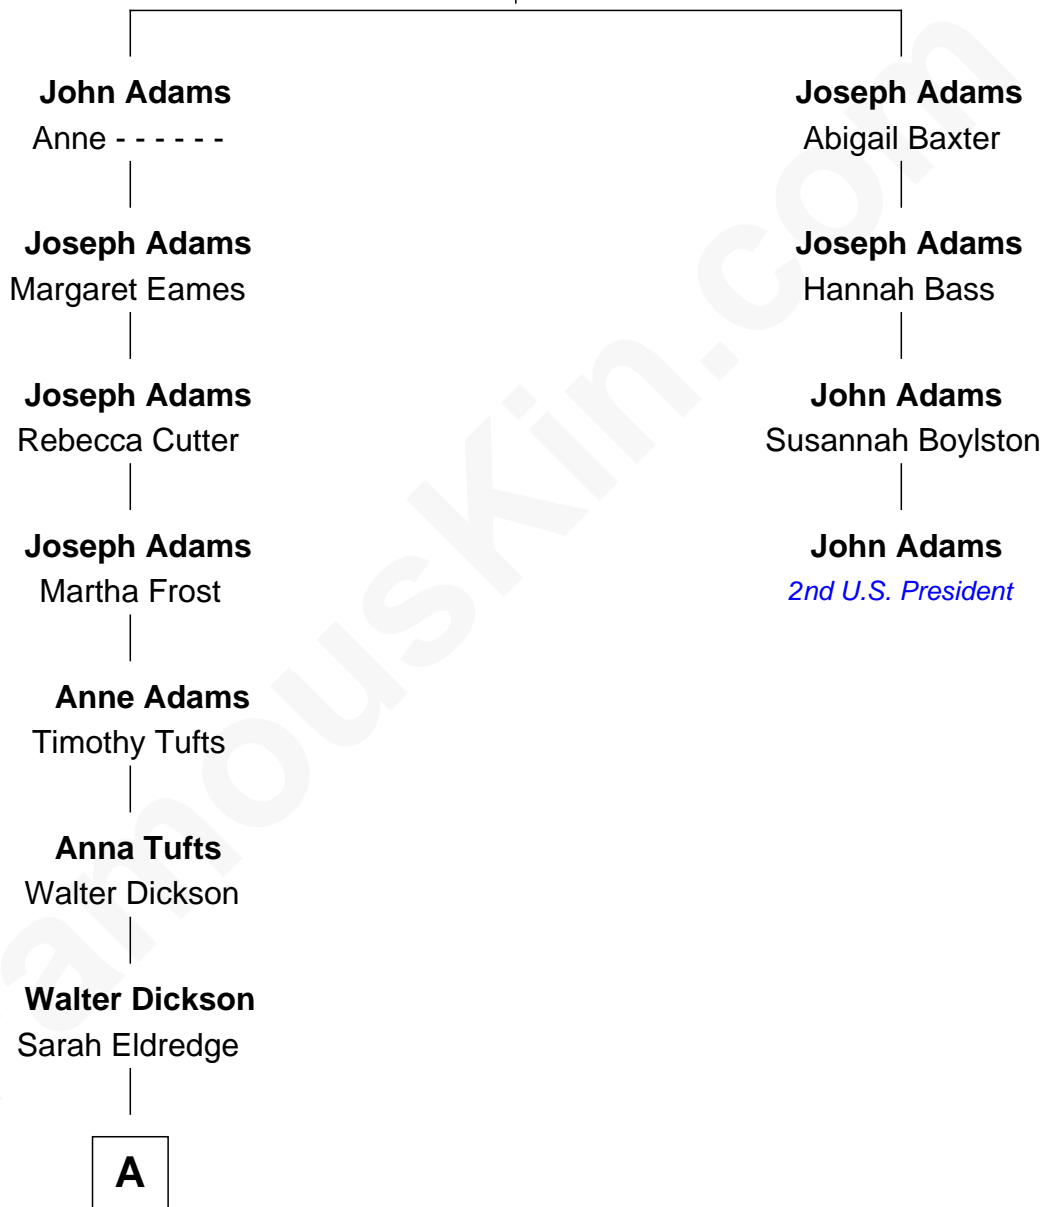

# FamousKin.com Relationship Chart of

**John Steinbeck**

*Author of The Grapes of Wrath*

3rd cousin 6 times removed of

**John Adams**

*2nd U.S. President and Signer of the Declaration of Independence*

**Henry Adams**

Edith Squire

**A**

—  
**Almira Ann Dickson**  
Johann Adolf Großsteinbeck

—  
**John Ernst Steinbeck**  
Olive Hamilton

—  
**John Steinbeck**  
*Author of [The Grapes of Wrath](#)*

FamousKin.com