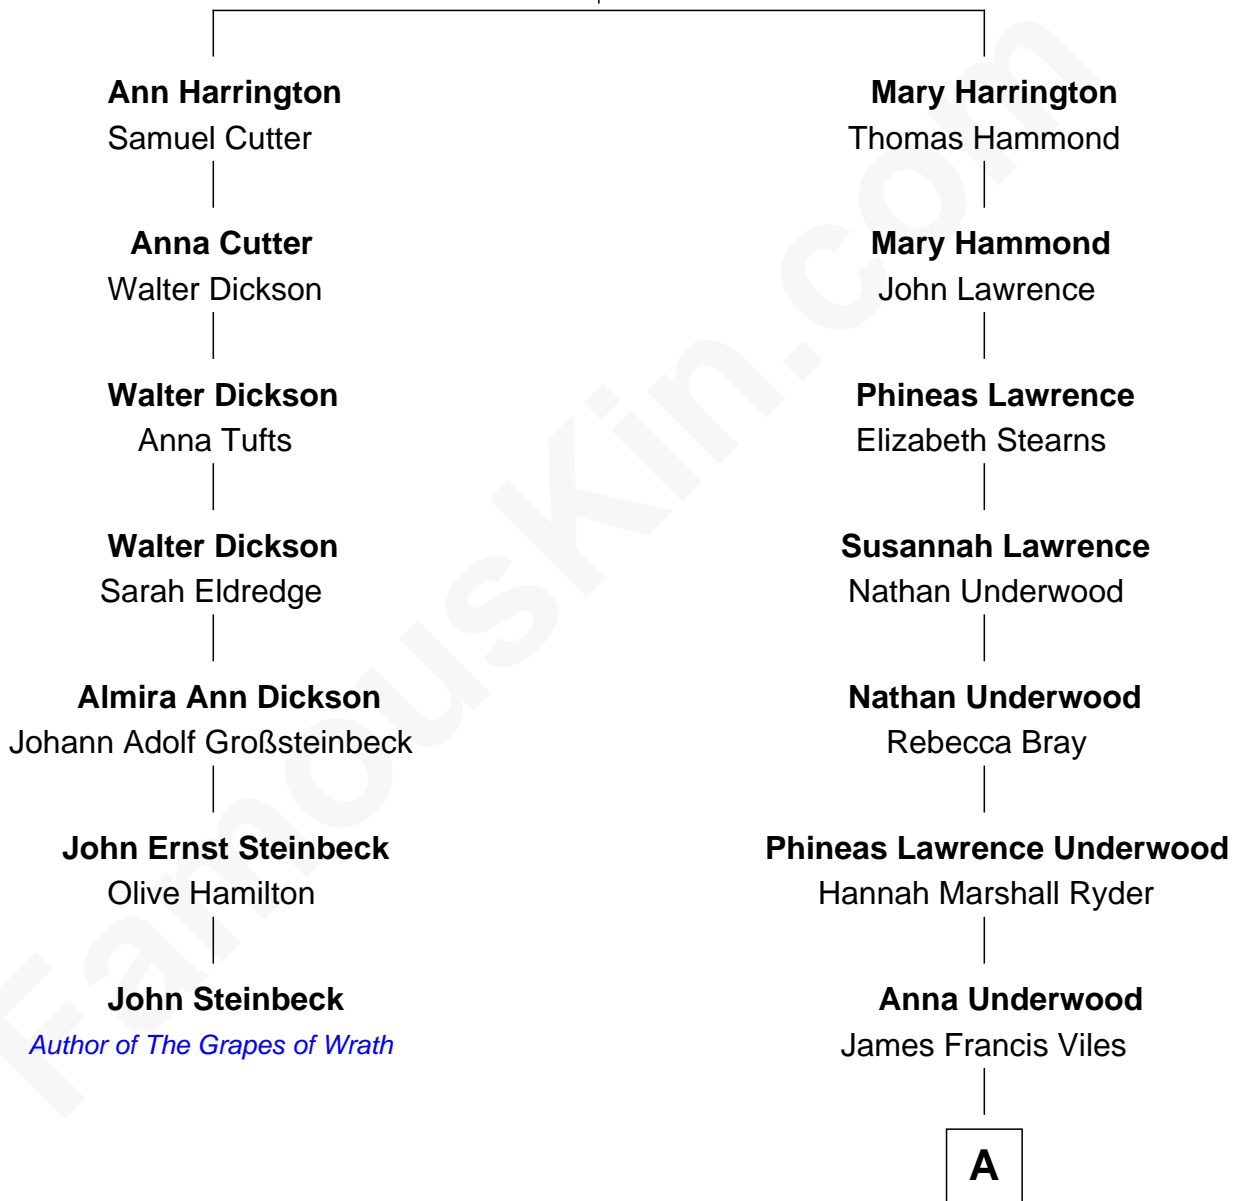

# FamousKin.com Relationship Chart of

**John Steinbeck**

*Author of The Grapes of Wrath*

6th cousin 4 times removed of

**Paget Brewster**

*TV Actress*

**John Harrington**

Hannah Winter

**A**

**Helen Viles**

Stewart Southworth Hathaway

**Valerie Hathaway**

John Bechtel Tew

**Hathaway Tew**

Galen Brewster

**Paget Brewster**

*TV Actress*