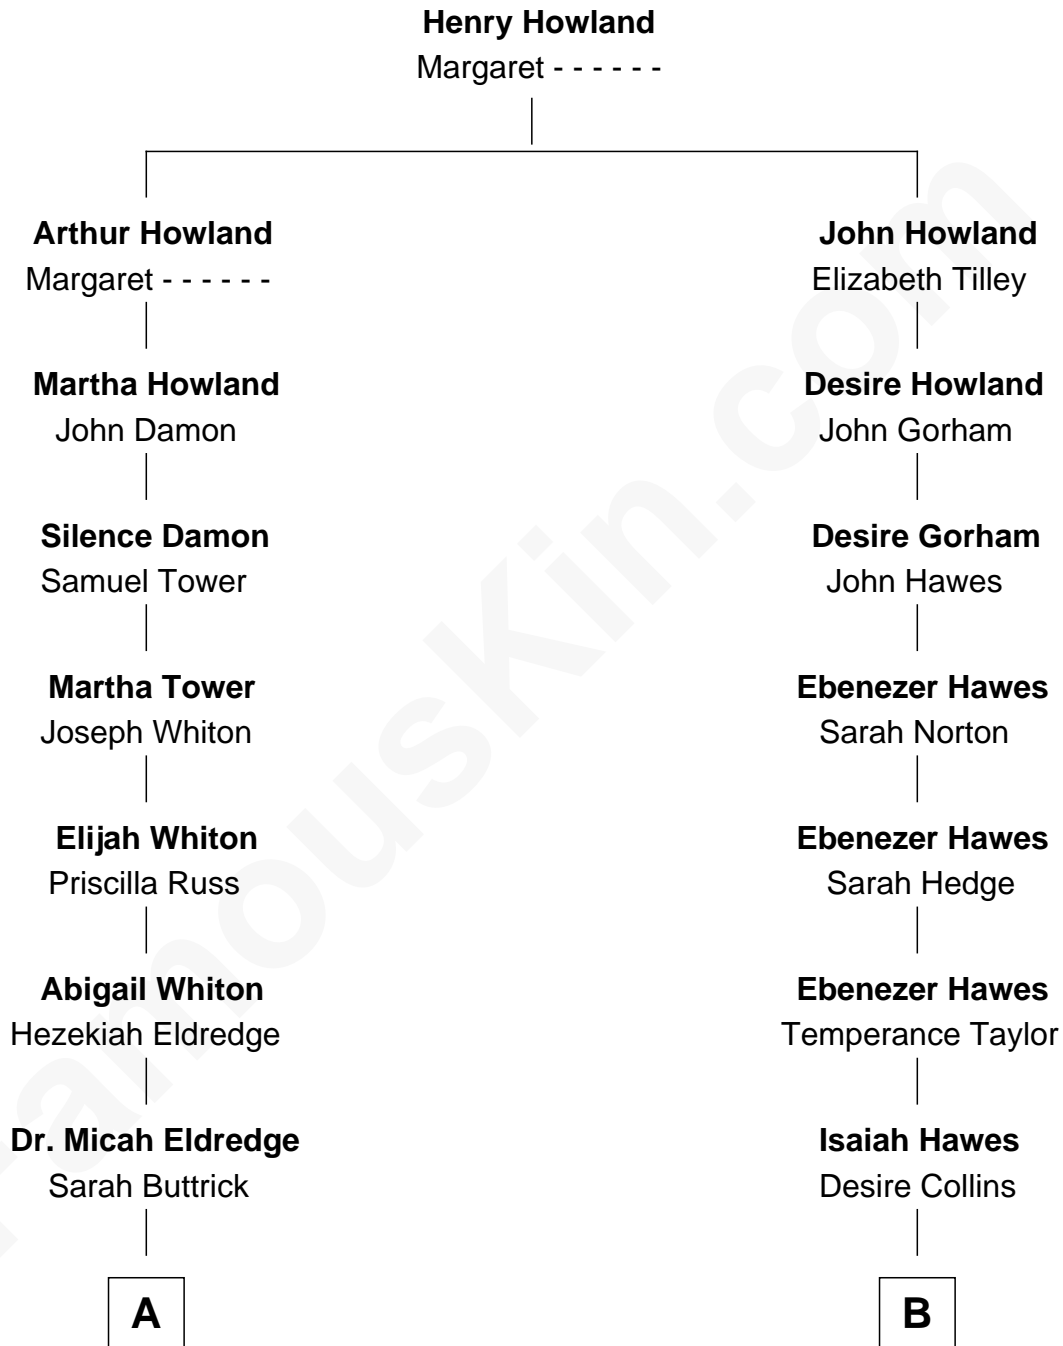

# FamousKin.com Relationship Chart of

**John Steinbeck**

*Author of The Grapes of Wrath*

10th cousin 2 times removed of

**Sarah Palin**

*9th Governor of Alaska*

**A**

**Sarah Eldredge**

Walter Dickson

**Almira Ann Dickson**

Johann Adolf Großsteinbeck

**John Ernst Steinbeck**

Olive Hamilton

**John Steinbeck**

*Author of [The Grapes of Wrath](#)*

**B**

**Sarah Sheeran**

Charles Richard Heath

**Sarah Palin**

*9th Governor of Alaska*