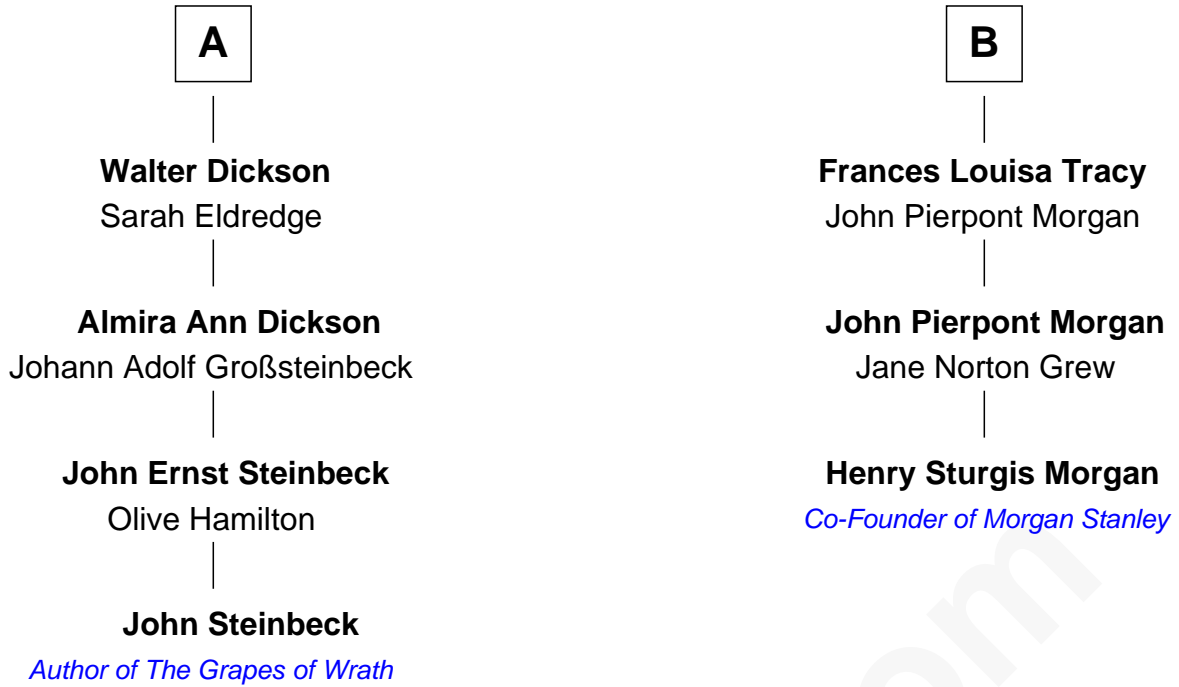

FamousKin.com Relationship Chart of

John Steinbeck

Author of The Grapes of Wrath

9th cousin 1 time removed of

Henry Sturgis Morgan

Co-Founder of Morgan Stanley

Matthew Whipple

Joan - - - - -

John Whipple
Susanna Clarke

Susanna Whipple
Lionel Worth

Judith Worth
Joses Bucknam

Samuel Bucknam
Deborah Sprague

Lydia Bucknam
Peter Tufts

Timothy Tufts
Anne Adams

Anna Tufts
Walter Dickson

A

Matthew Whipple
Anna Hawkins

Elizabeth Whipple
Jacob Perkins

Joseph Perkins
Martha Morgan

Mary Perkins
Rev. Daniel Kirtland

Joseph Kirkland
Hannah Perkins

Gen. Joseph Kirkland
Sarah Backus

Louisa Kirkland
Charles F. Tracy

B

FamousKin.com