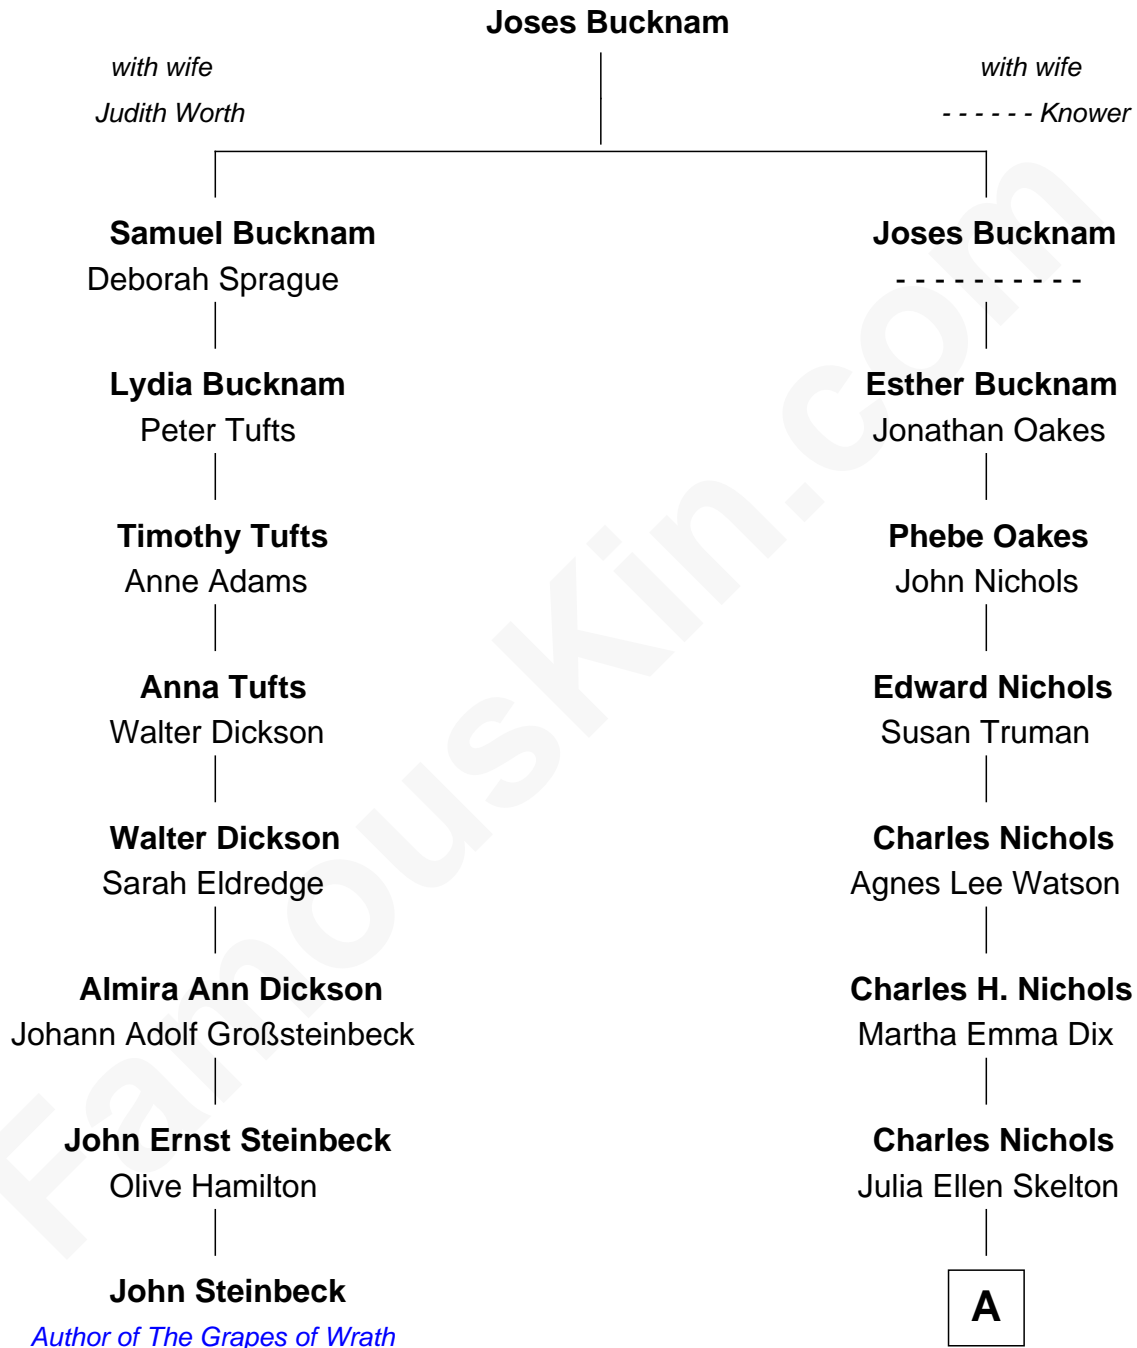

# FamousKin.com Relationship Chart of

**John Steinbeck**

*Author of The Grapes of Wrath*

7th cousin 2 times removed of

**John Cena**

*Movie Actor and WWE Pro Wrestler*

**A**

**Natalie Nichols**

Ulysses John Lupien

**Carol Frances Lupien**

John Joseph Cena

**John Cena**

*Actor and Pro Wrestler*