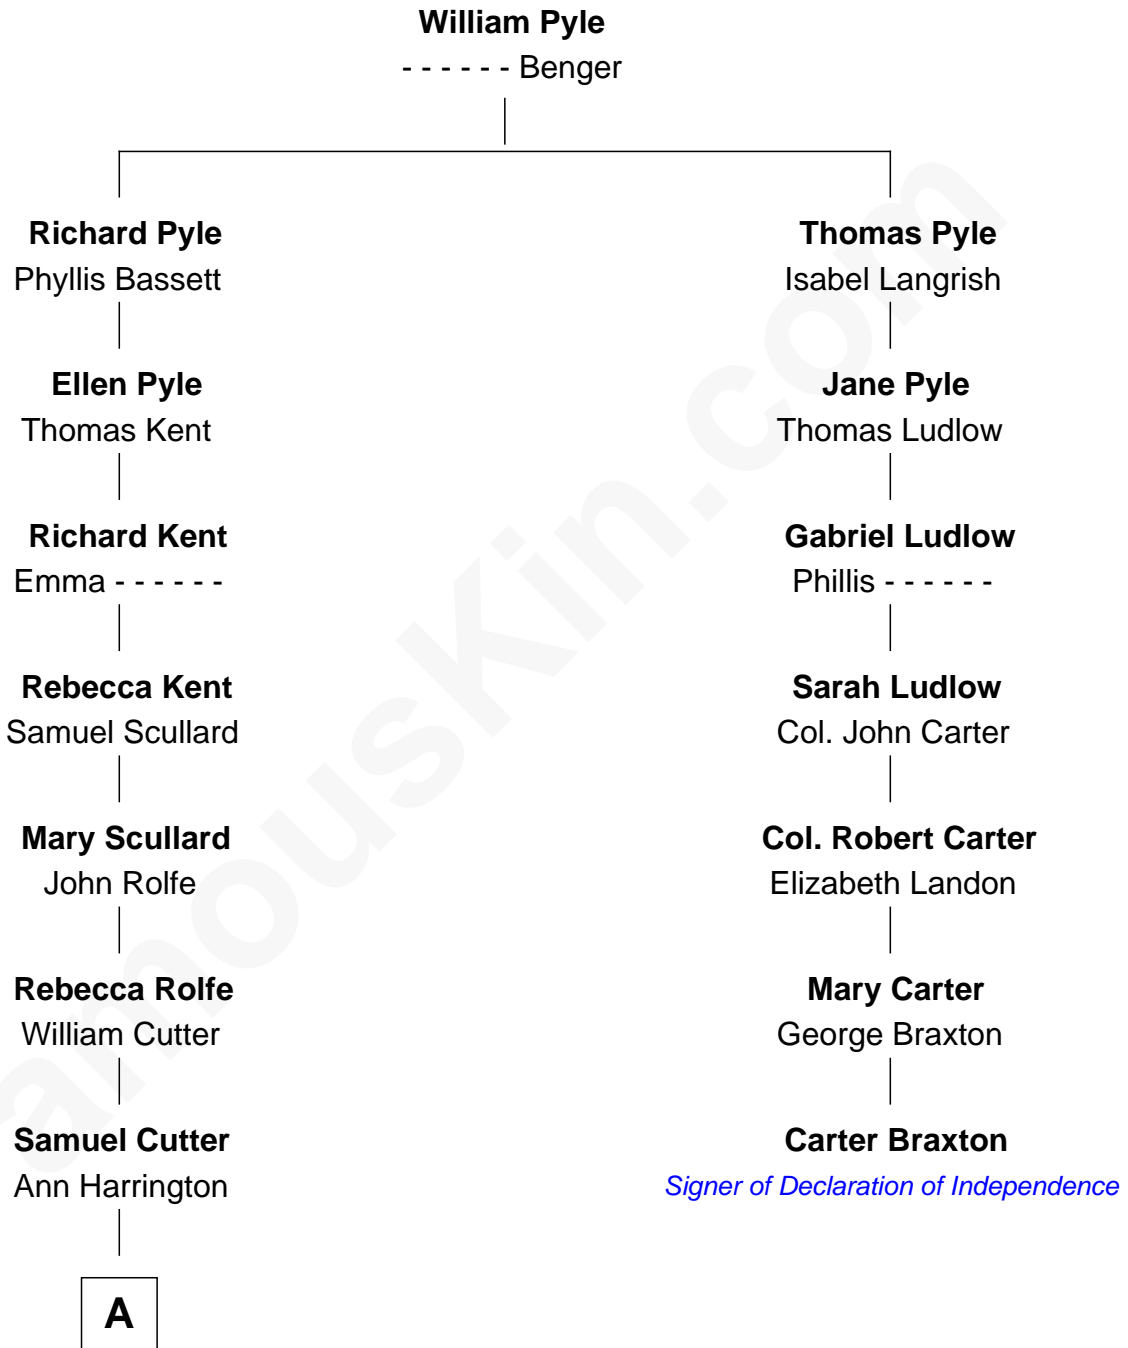

# FamousKin.com Relationship Chart of

**John Steinbeck**

*Author of The Grapes of Wrath*

6th cousin 6 times removed of

**Carter Braxton**

*Signer of the Declaration of Independence*

**A**

—  
**Anna Cutter**  
Walter Dickson

—  
**Walter Dickson**  
Anna Tufts

—  
**Walter Dickson**  
Sarah Eldredge

—  
**Almira Ann Dickson**  
Johann Adolf Großsteinbeck

—  
**John Ernst Steinbeck**  
Olive Hamilton

—  
**John Steinbeck**  
*Author of [The Grapes of Wrath](#)*