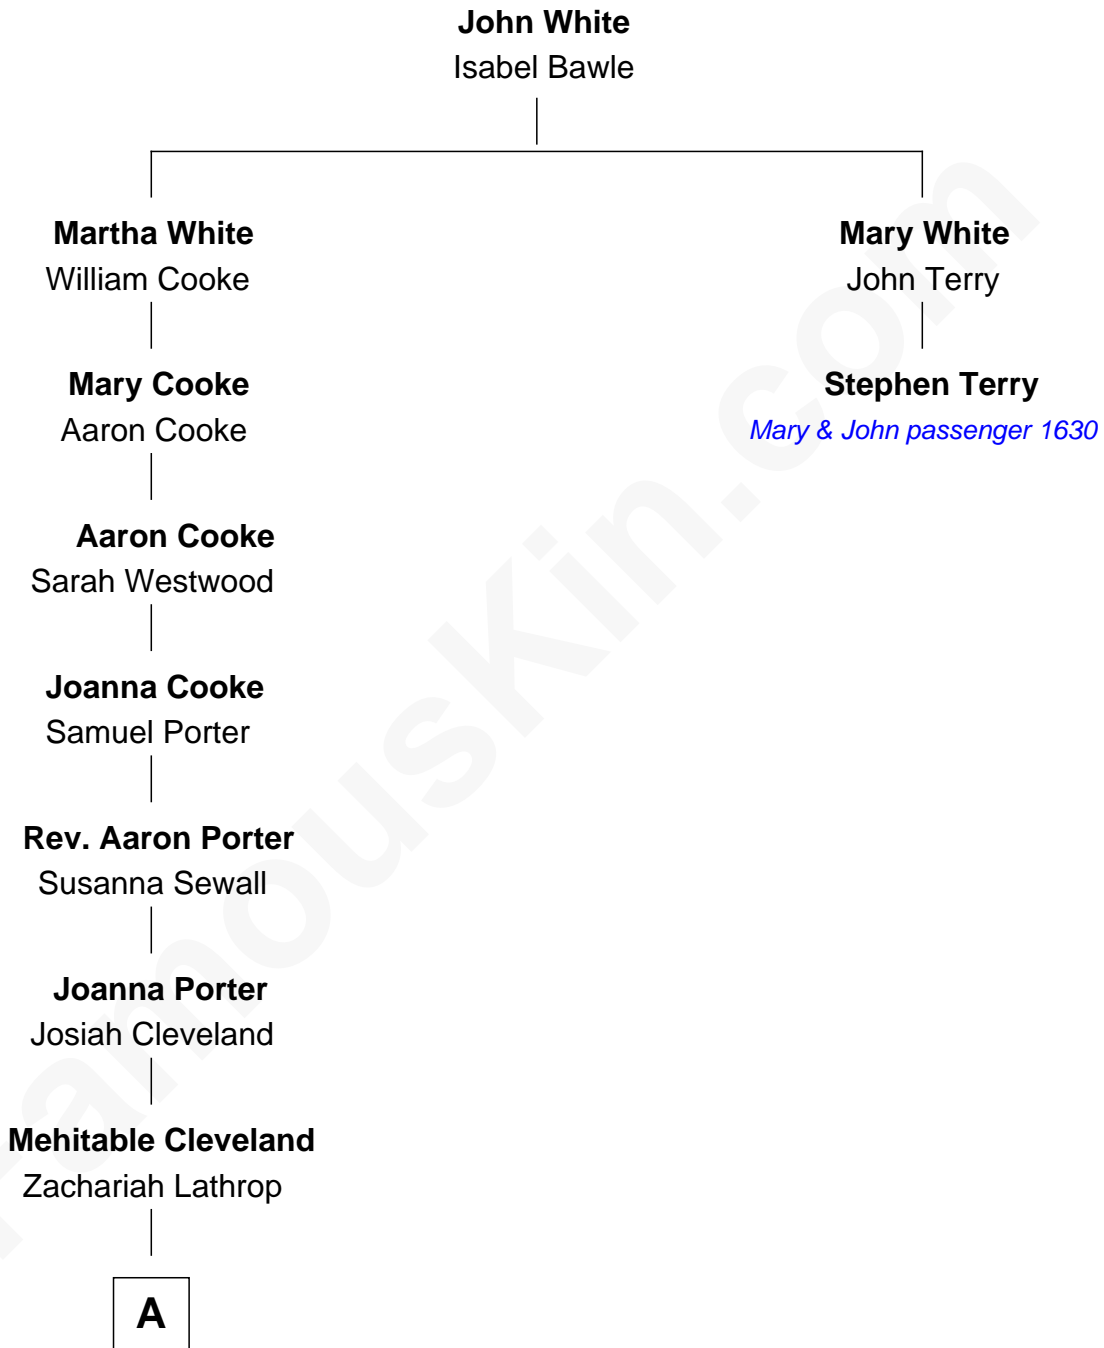

**FamousKin.com**  
**Relationship Chart of**  
**Shirley Temple**  
*Movie Actress*

**1st cousin 11 times removed of**

**Stephen Terry**  
*(1608 - 1668) Mary & John passenger 1630*

**A**

**Polly Lathrop**  
Hezekiah Allen

**Eliza Allen**  
Robert Temple

**Reuben S. B. Temple**  
Jane W. Dunham

**Francis Marion Temple**  
Cynthia Fell Yeager

**George Francis Temple**  
Gertrude Amelia Krieger

**Shirley Temple**  
*Movie Actress*