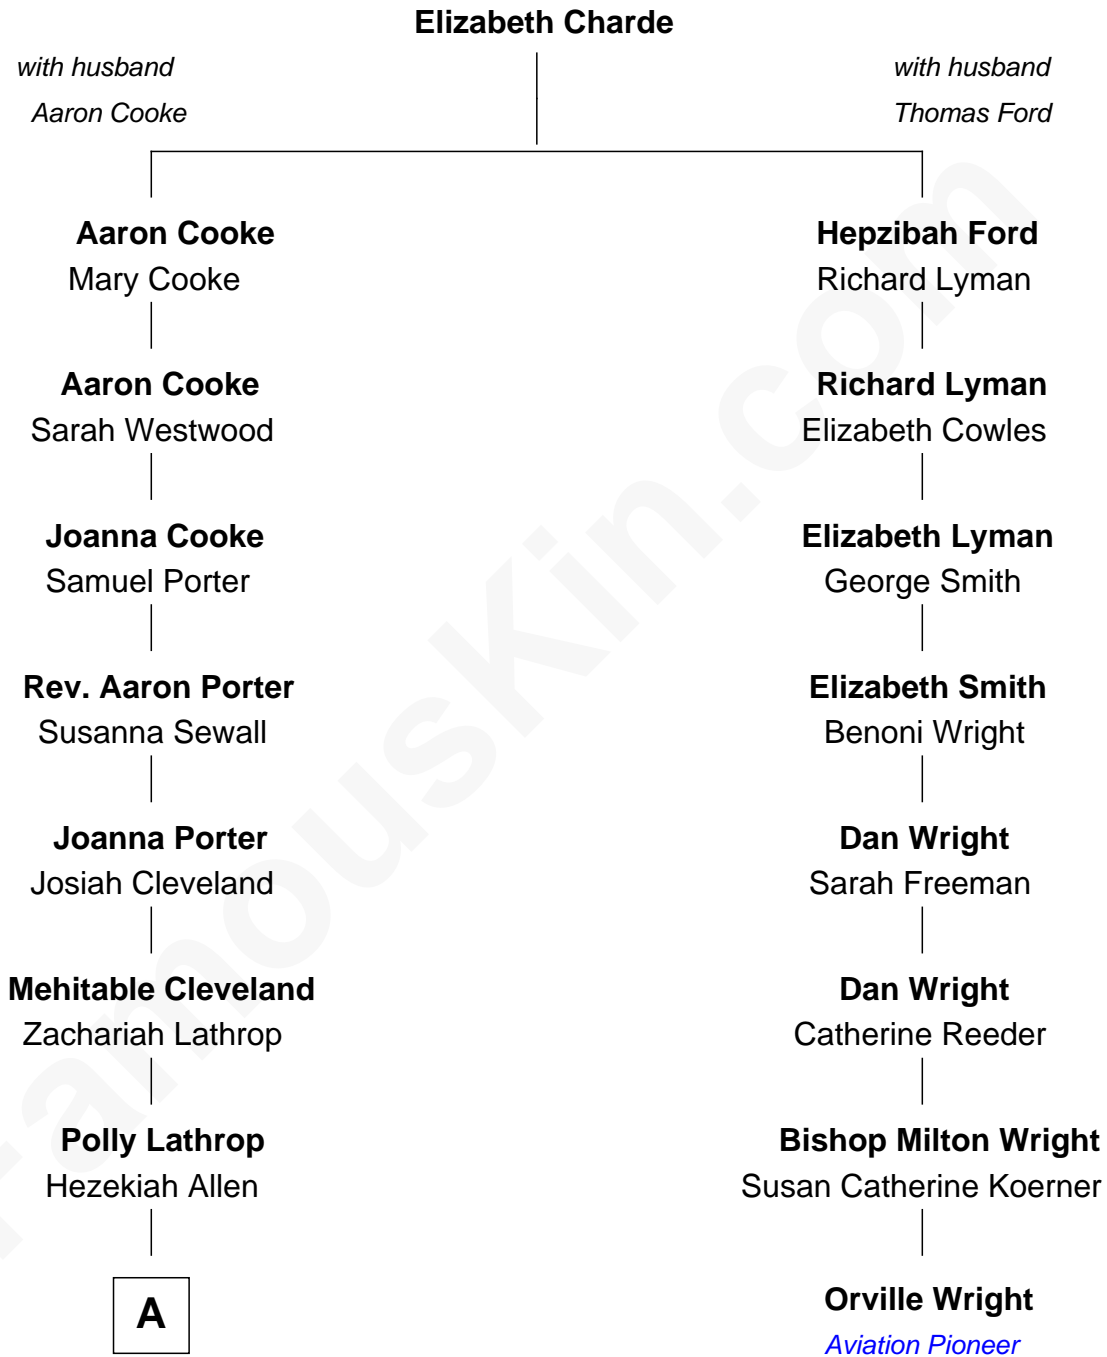

FamousKin.com
Relationship Chart of
Shirley Temple
Movie Actress

7th cousin 4 times removed of

Orville Wright
Wright Brothers - Aviation Pioneer

A

Eliza Allen

Robert Temple

Reuben S. B. Temple

Jane W. Dunham

Francis Marion Temple

Cynthia Fell Yeager

George Francis Temple

Gertrude Amelia Krieger

Shirley Temple

Movie Actress

FamousKin.com