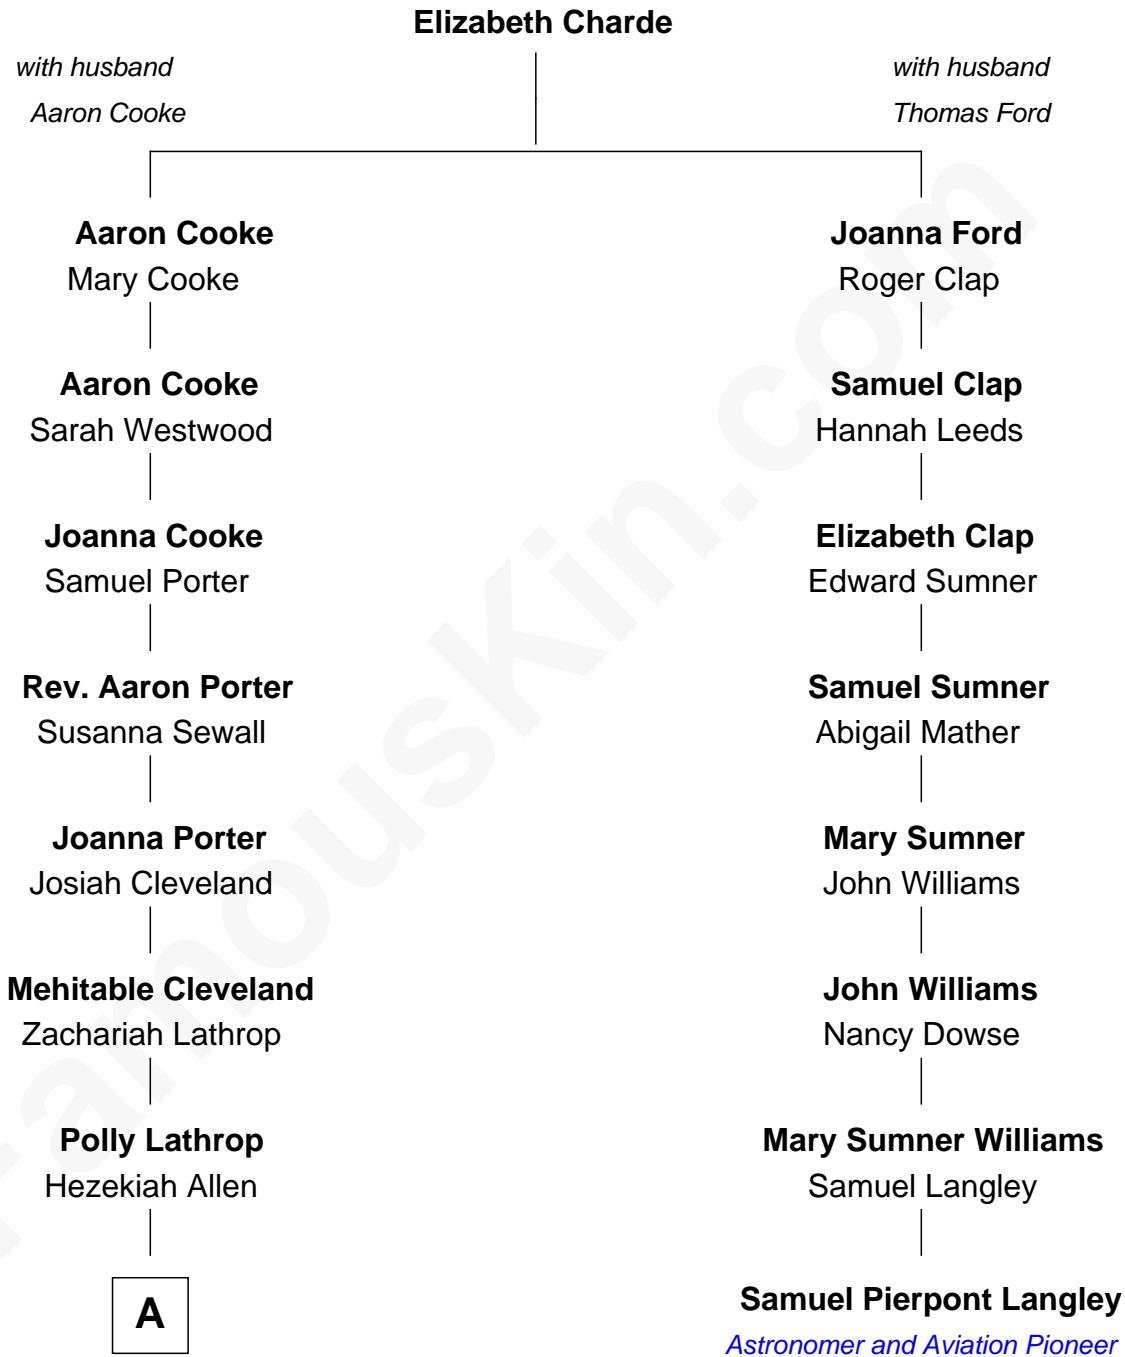

## Relationship Chart of

### Shirley Temple

*Movie Actress*

7th cousin 4 times removed of

**Samuel Pierpont Langley**  
*Astronomer and Aviation Pioneer*

**A**

**Eliza Allen**

Robert Temple

**Reuben S. B. Temple**

Jane W. Dunham

**Francis Marion Temple**

Cynthia Fell Yeager

**George Francis Temple**

Gertrude Amelia Krieger

**Shirley Temple**

*Movie Actress*

FamousKin.com