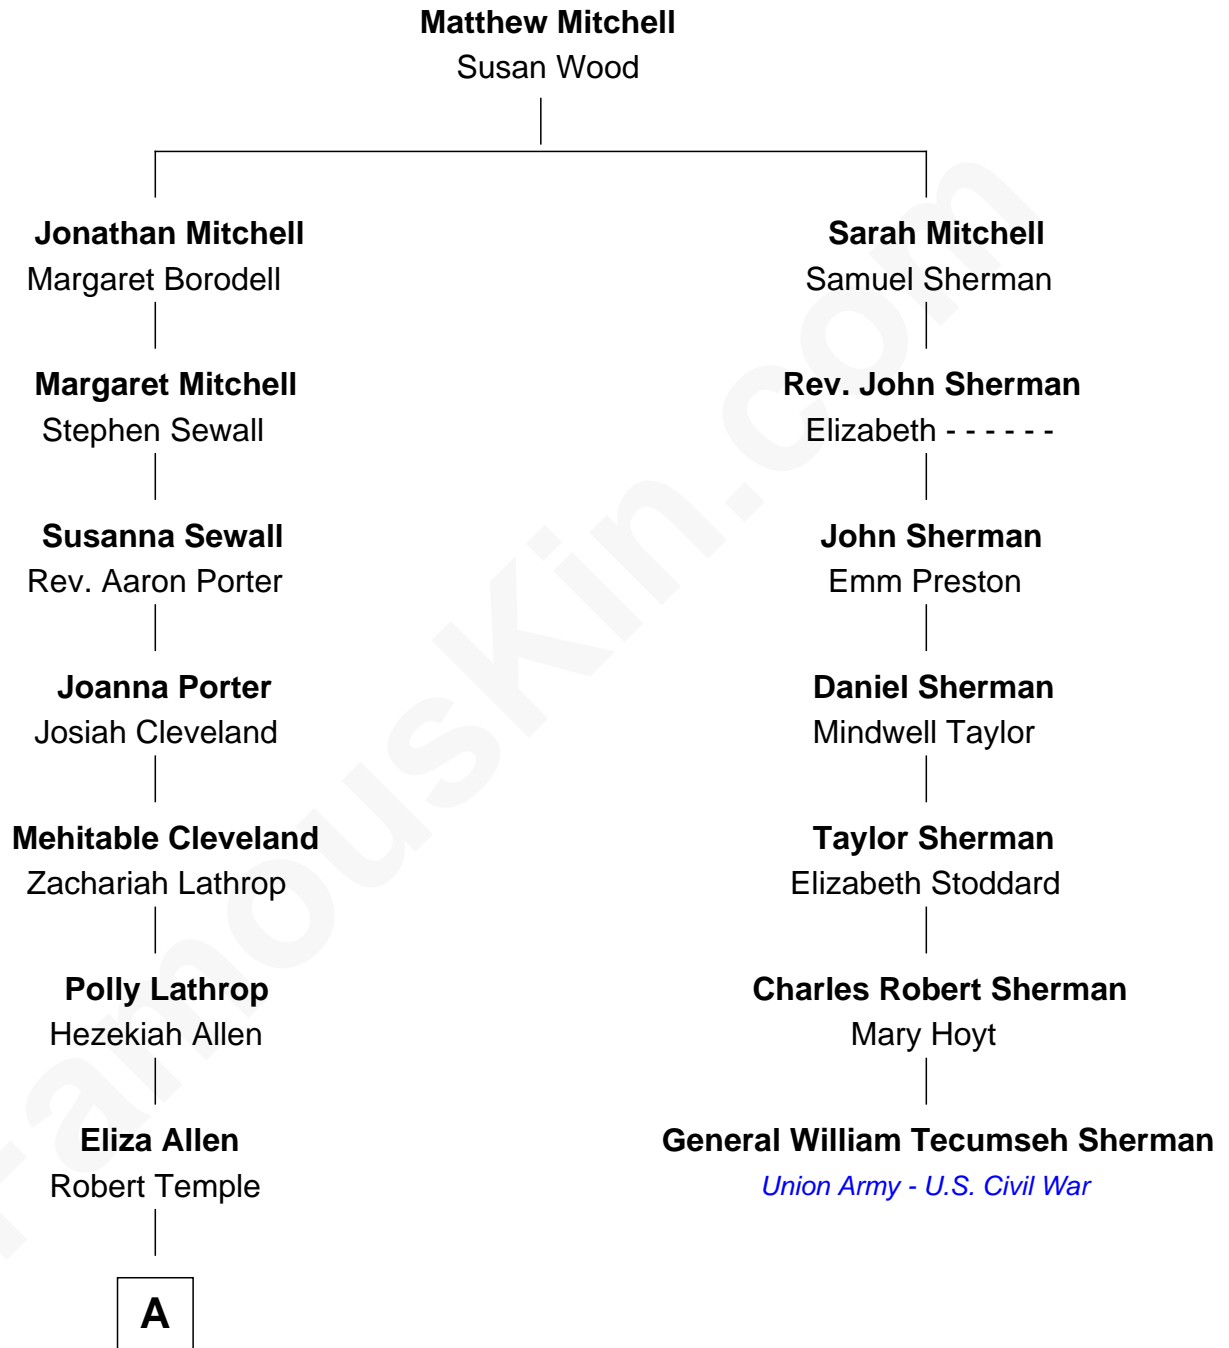

**FamousKin.com**  
**Relationship Chart of**  
**Shirley Temple**  
*Movie Actress*

6th cousin 4 times removed of

**General William Tecumseh Sherman**  
*Union Army - U.S. Civil War*

**A**

Reuben S. B. Temple

Jane W. Dunham

Francis Marion Temple

Cynthia Fell Yeager

George Francis Temple

Gertrude Amelia Krieger

Shirley Temple

*Movie Actress*

FamousKin.com