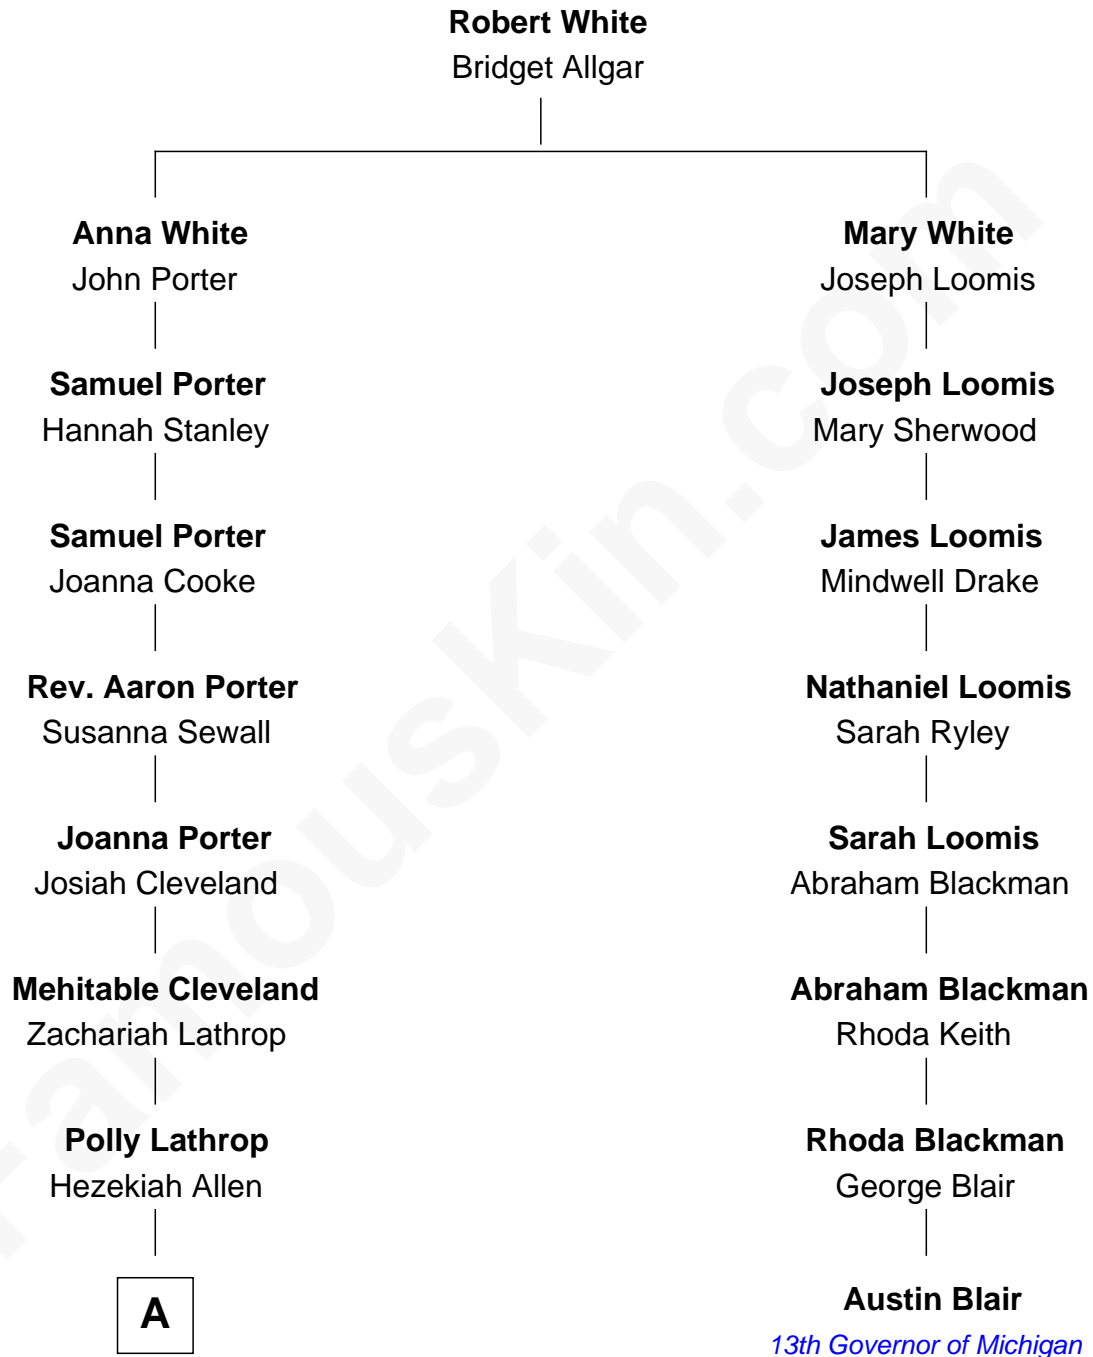

FamousKin.com
Relationship Chart of
Shirley Temple
Movie Actress

7th cousin 4 times removed of

Austin Blair
13th Governor of Michigan

A

Eliza Allen
Robert Temple

Reuben S. B. Temple
Jane W. Dunham

Francis Marion Temple
Cynthia Fell Yeager

George Francis Temple
Gertrude Amelia Krieger

Shirley Temple
Movie Actress

FamousKin.com