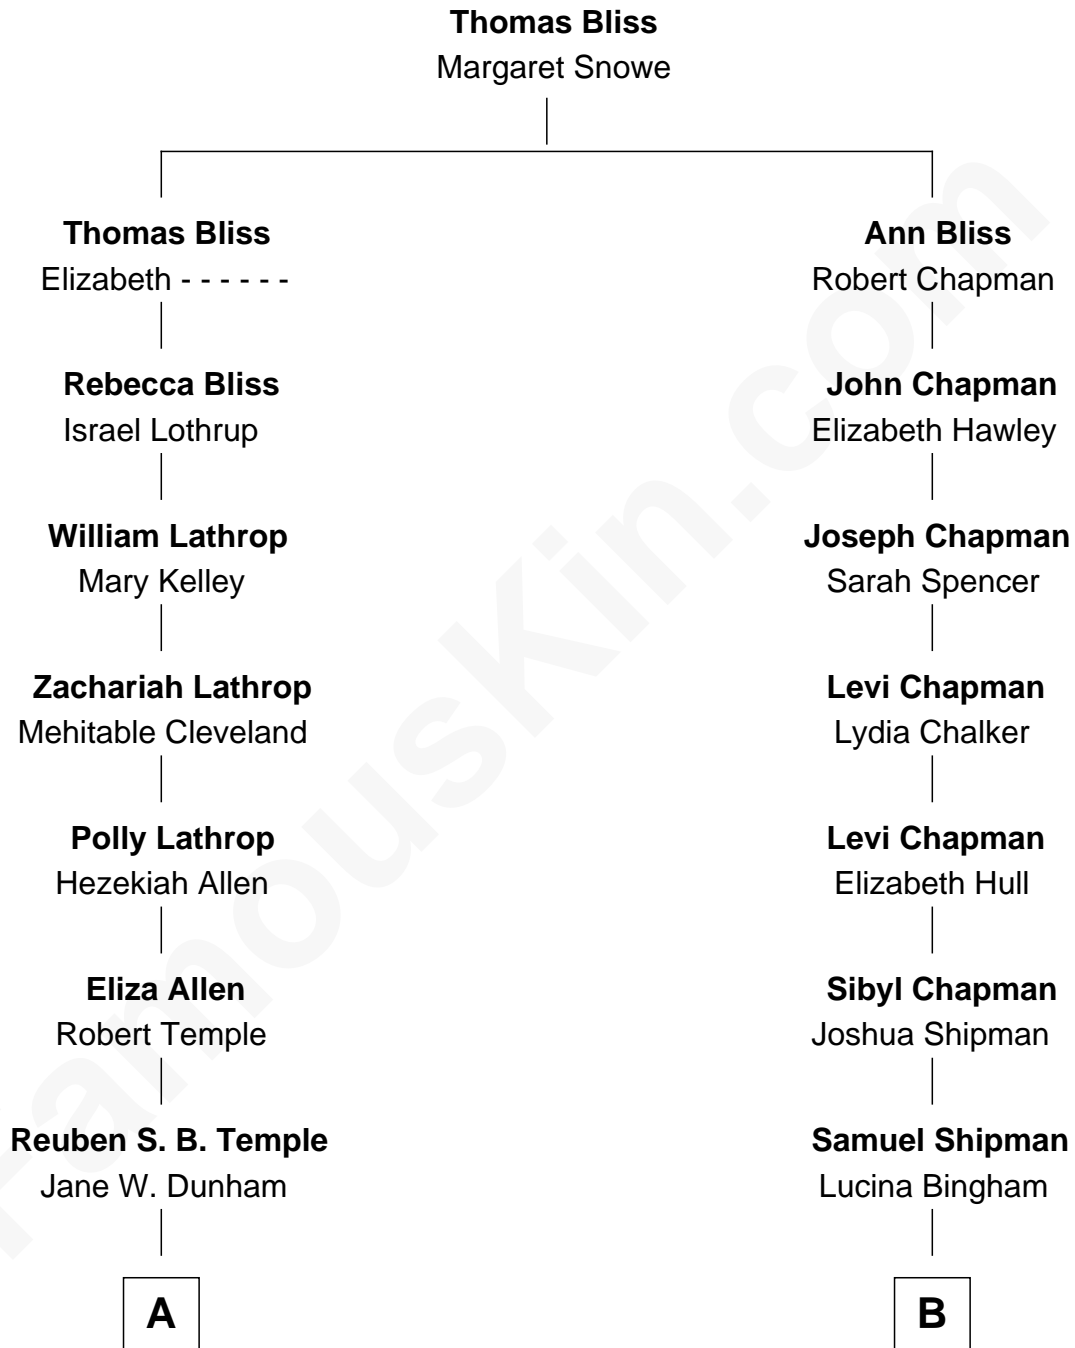

**FamousKin.com**  
**Relationship Chart of**  
**Shirley Temple**  
*Movie Actress*

**9th cousin 1 time removed of**  
**Dewey F. Bartlett**  
*19th Governor of Oklahoma*

**A**

**Francis Marion Temple**

Cynthia Fell Yeager

**George Francis Temple**

Gertrude Amelia Krieger

**Shirley Temple**

*Movie Actress*

**B**

**Harriet Lucena Shipman**

Martin Dewey Follett

**Alfred Dewey Follett**

Lula Hopkins

**Jessie Hopkins Follett**

David Albert Bartlett

**Dewey F. Bartlett**

*19th Governor of Oklahoma*

FamousKin.com