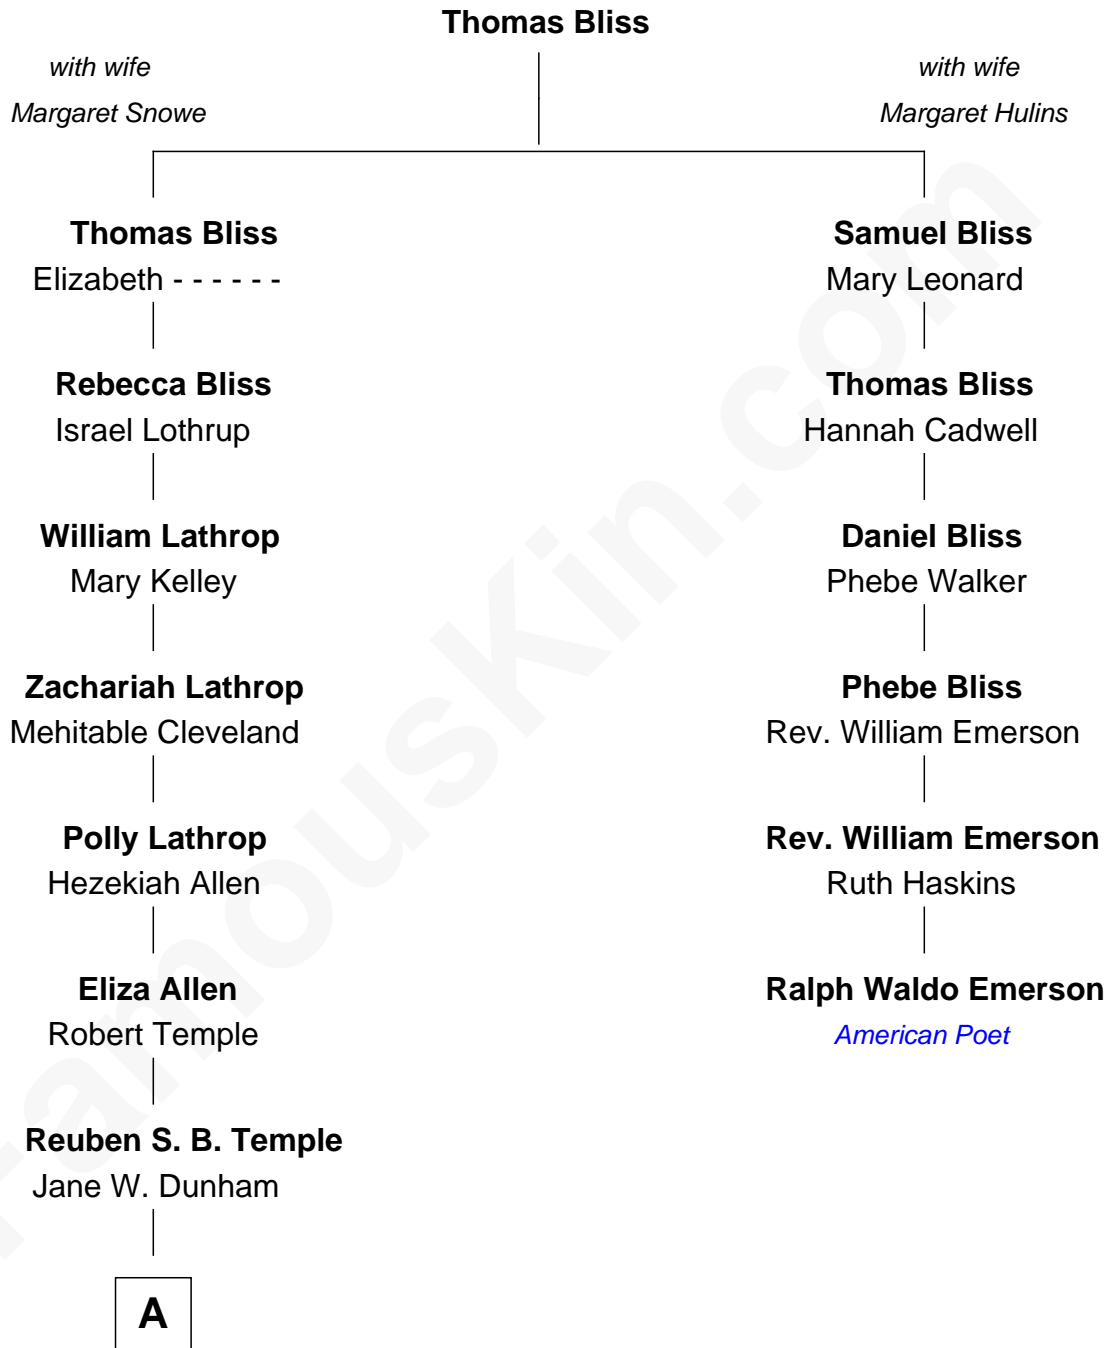

FamousKin.com
Relationship Chart of
Shirley Temple
Movie Actress

5th cousin 4 times removed of
Ralph Waldo Emerson
American Poet

A

Francis Marion Temple

Cynthia Fell Yeager

George Francis Temple

Gertrude Amelia Krieger