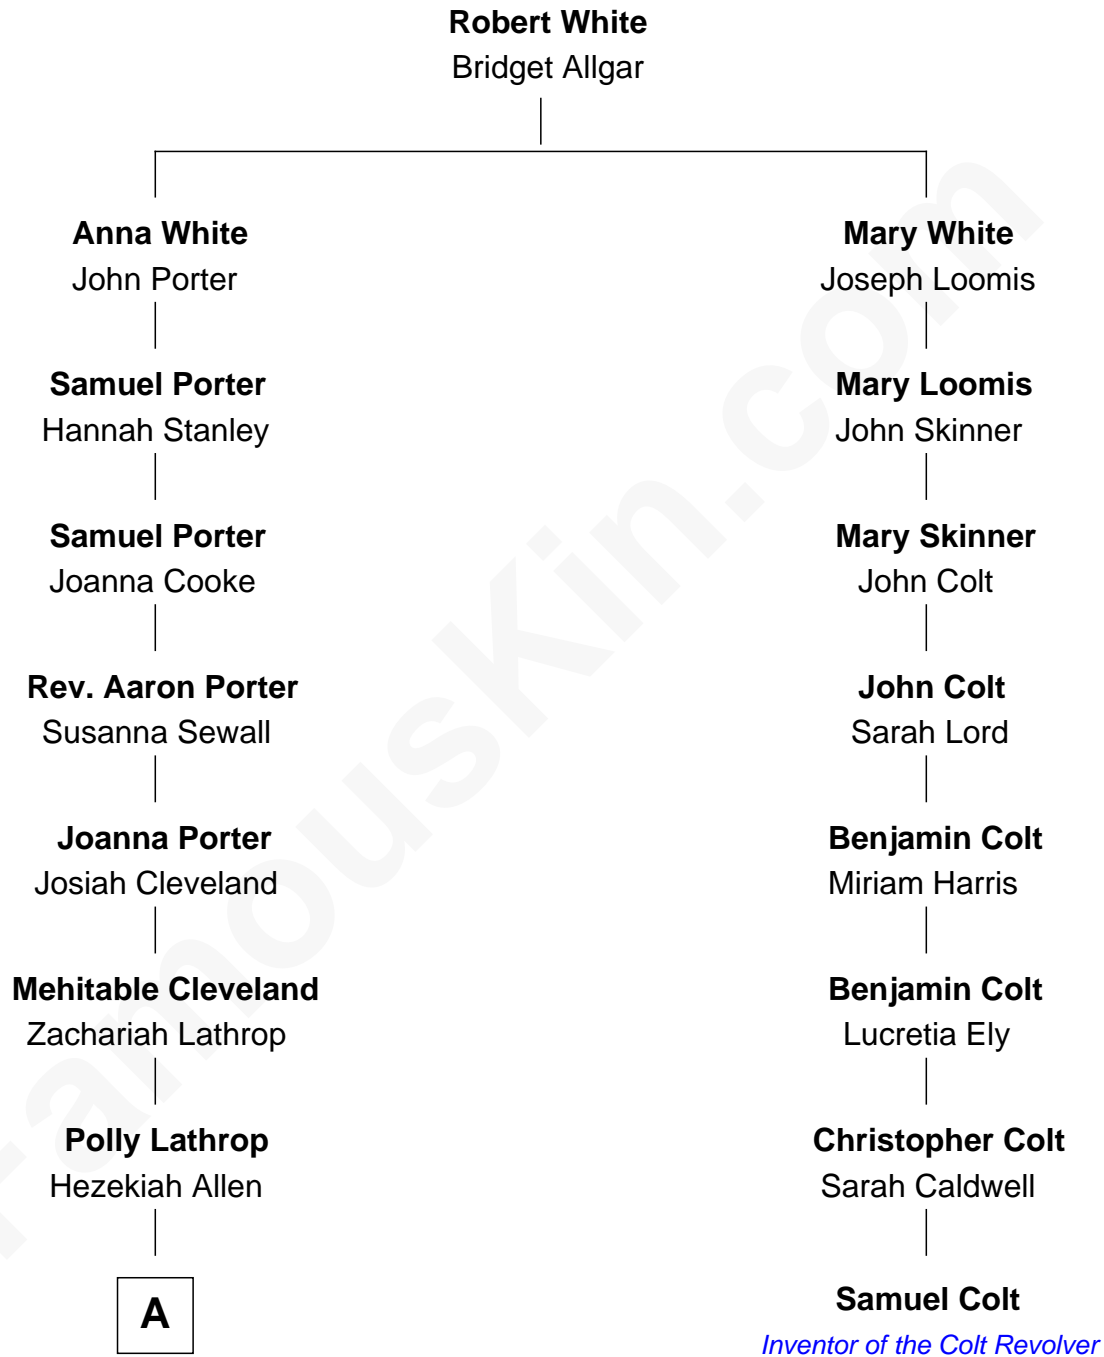

**FamousKin.com**  
**Relationship Chart of**  
**Shirley Temple**  
*Movie Actress*

**7th cousin 4 times removed of**  
**Samuel Colt**  
*Inventor of the Colt Revolver*

**A**

**Eliza Allen**

Robert Temple

**Reuben S. B. Temple**

Jane W. Dunham

**Francis Marion Temple**

Cynthia Fell Yeager

**George Francis Temple**

Gertrude Amelia Krieger

**Shirley Temple**

*Movie Actress*