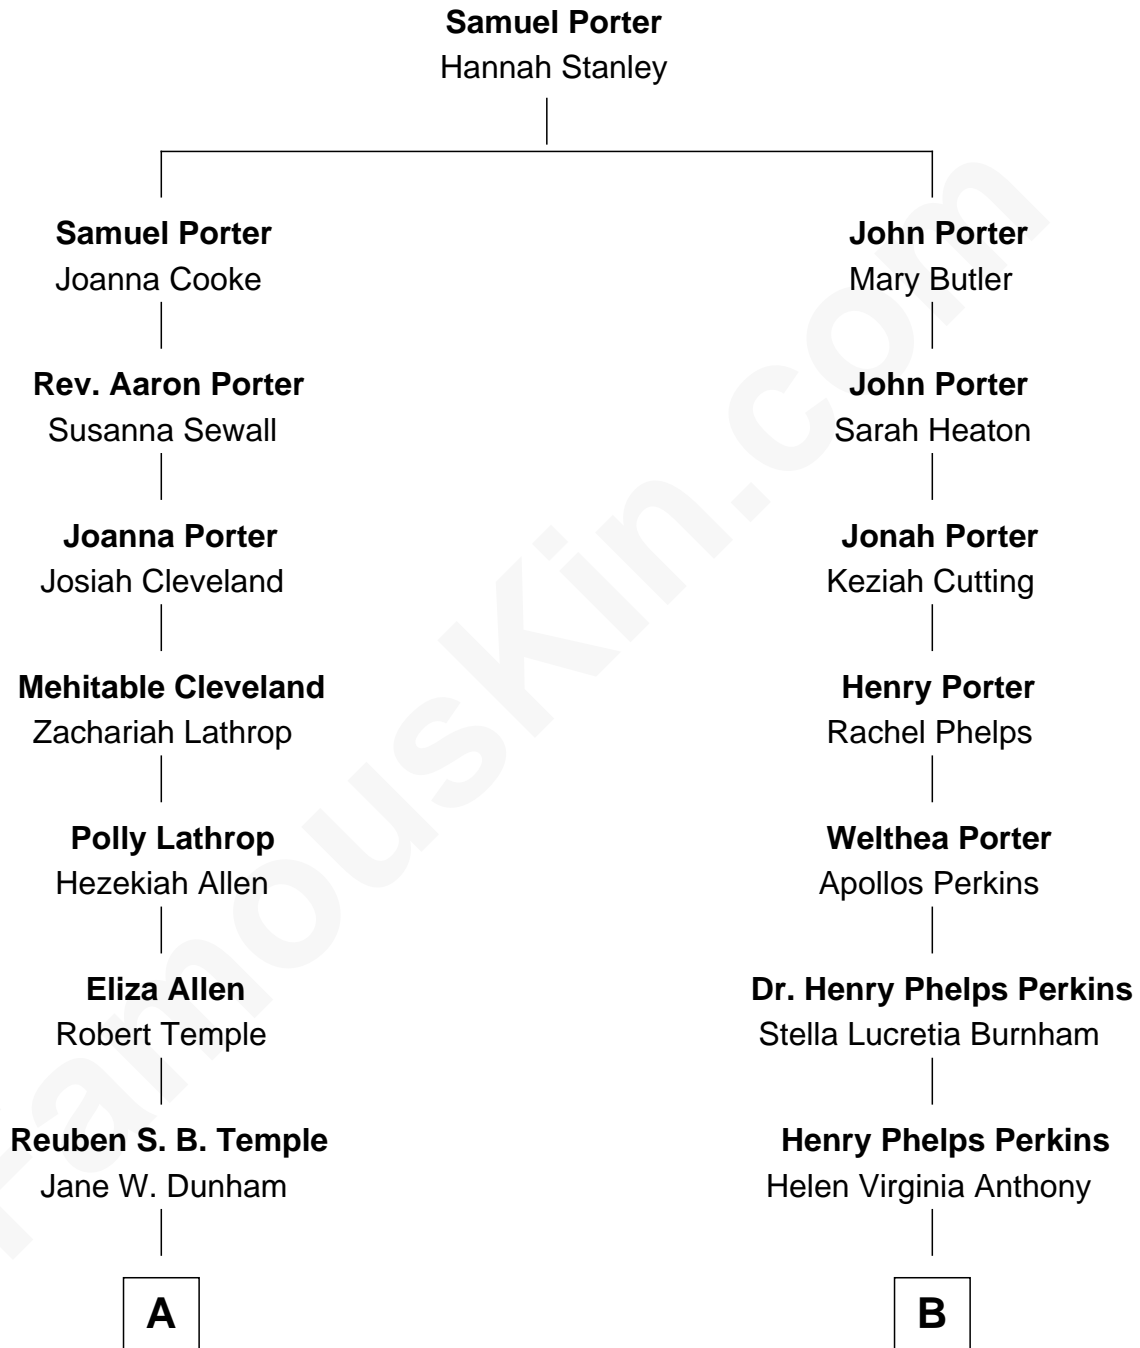

FamousKin.com
Relationship Chart of
Shirley Temple
Movie Actress

8th cousin 1 time removed of

Anthony Perkins
Movie Actor

FamousKin.com