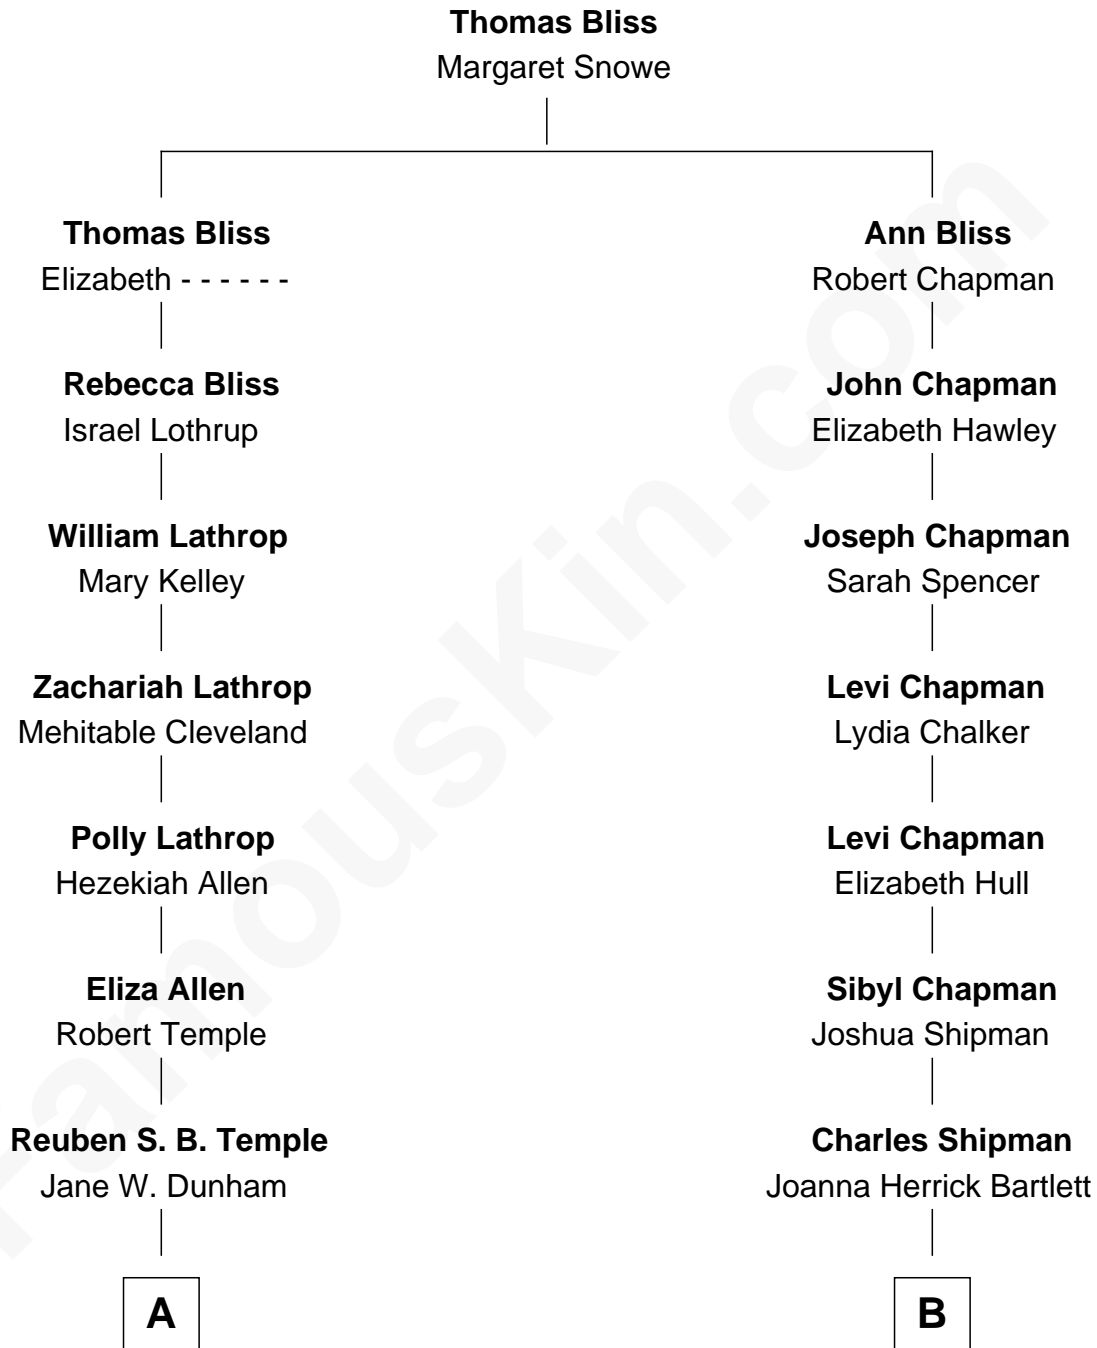

FamousKin.com Relationship Chart of

Shirley Temple

Movie Actress

9th cousin of

Charles Dawes

30th U.S. Vice-President

FamousKin.com