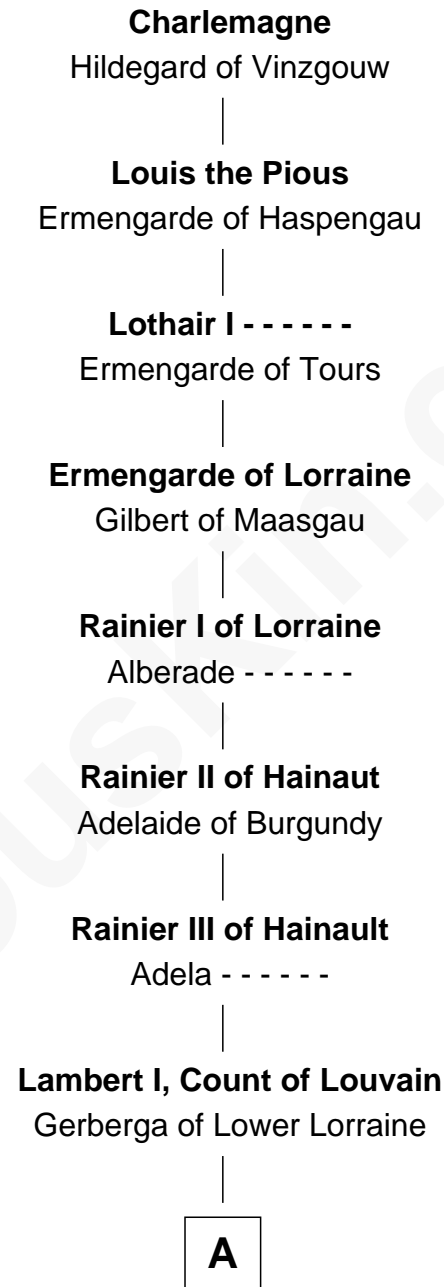

FamousKin.com Relationship Chart of

Shirley Temple

Movie Actress

37th Great-granddaughter of

Charlemagne

King of the Franks

A

Mathilde of Louvain
Eustace I of Boulogne

Lambert II of Lens
Adelaide of Normandy

Judith of Lens
Waltheof II of Northumbria

Maud of Northumberland
Simon I de St. Liz

Maud de St. Liz
Saher I de Quincy

Alice de St. Liz
Roger de Huntingfield

Sir William de Huntingfield
Isabel FitzWilliam

Katherine Bardolf

| Probable

Beatrix Lewknor

Ralph Roper

| Probable

Edmond Roper

- - - - -

Agnes Roper