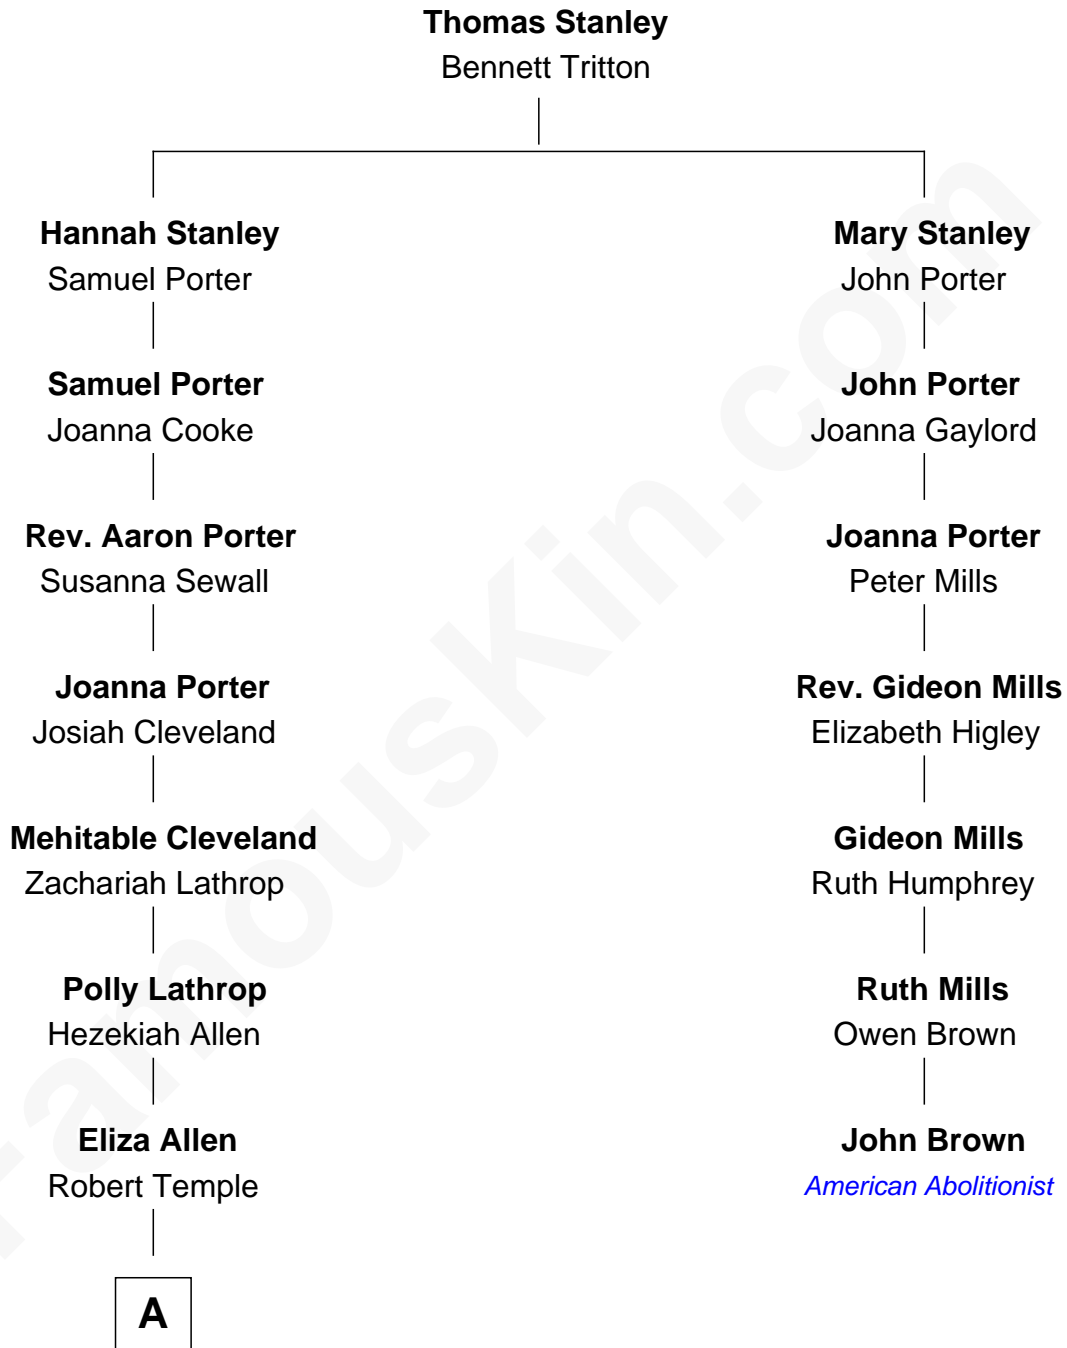

FamousKin.com
Relationship Chart of
Shirley Temple
Movie Actress

6th cousin 4 times removed of

John Brown
American Abolitionist

A

Reuben S. B. Temple

Jane W. Dunham

Francis Marion Temple

Cynthia Fell Yeager

George Francis Temple

Gertrude Amelia Krieger

Shirley Temple

Movie Actress

FamousKin.com