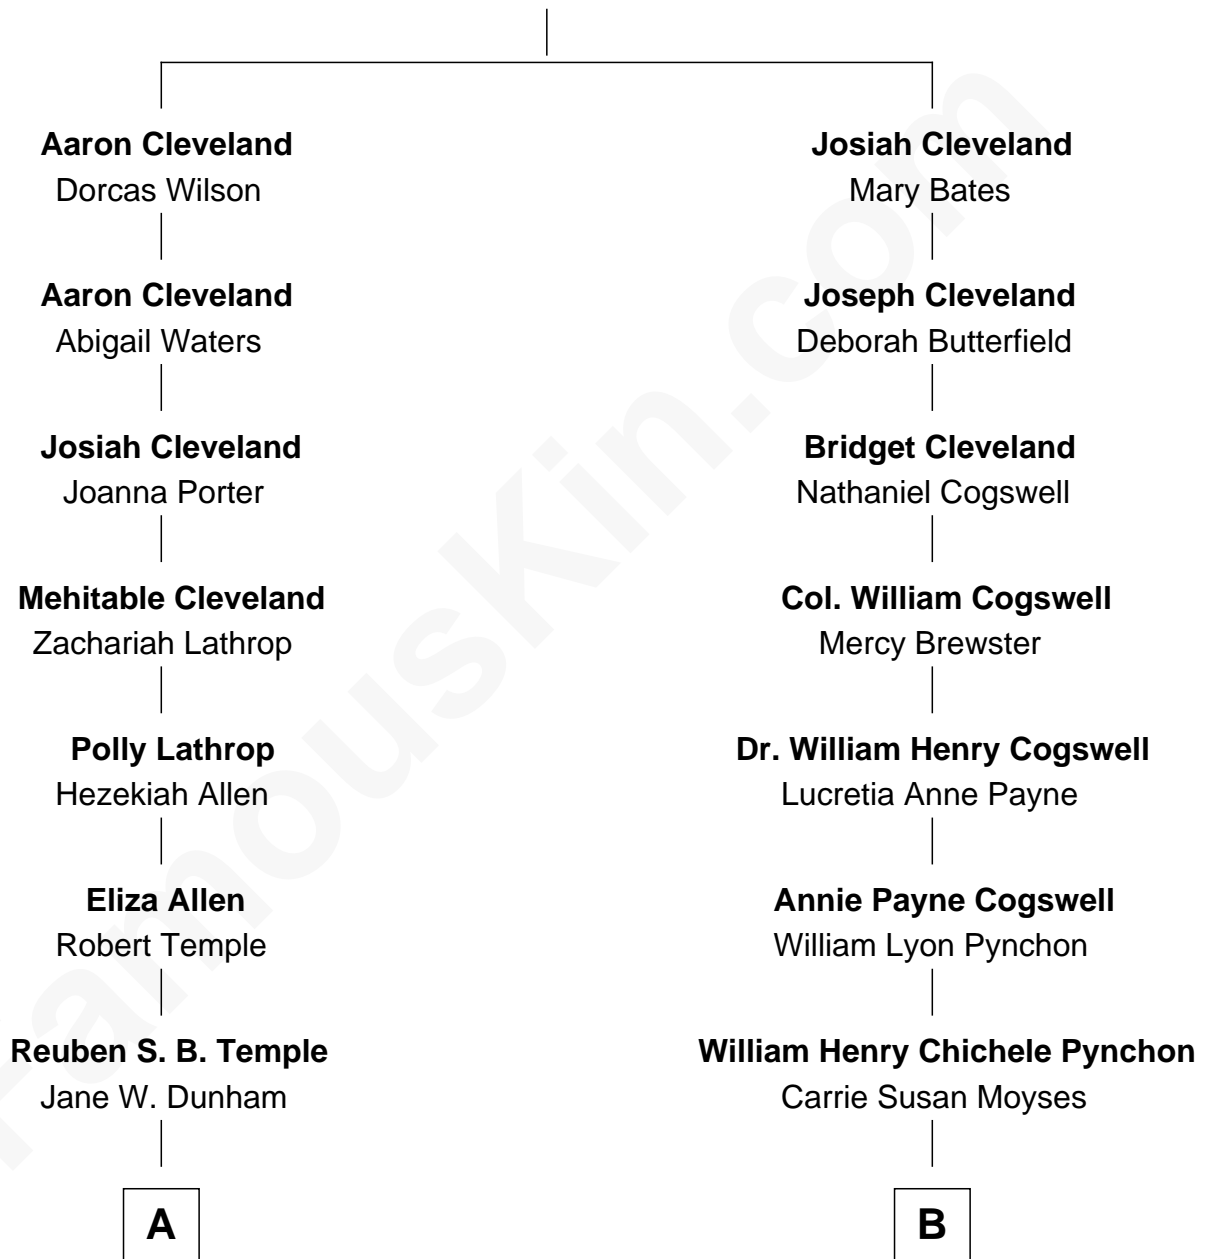

## Relationship Chart of

**Shirley Temple**

*Movie Actress*

8th cousin 1 time removed of

**Thomas Pynchon**

*American Novelist*

**Moses Cleveland**

Ann Winn

FamousKin.com