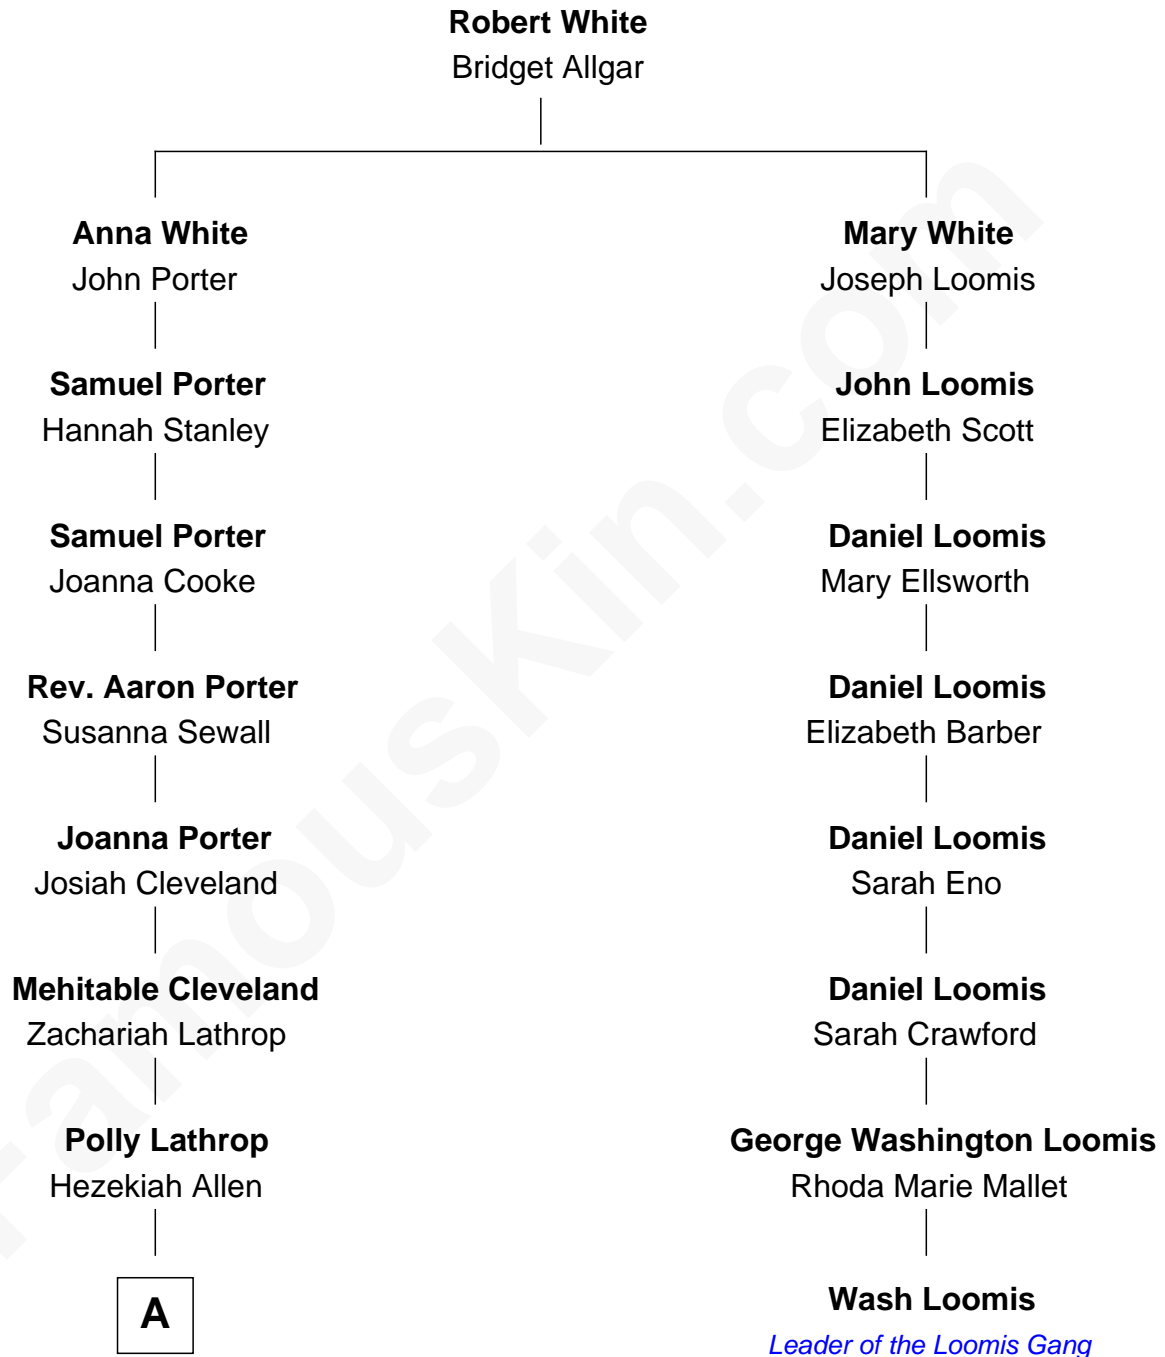

**FamousKin.com**  
**Relationship Chart of**  
**Shirley Temple**  
*Movie Actress*

7th cousin 4 times removed of  
**Wash Loomis**  
*Leader of the Loomis Gang*

**A**

**Eliza Allen**

Robert Temple

**Reuben S. B. Temple**

Jane W. Dunham

**Francis Marion Temple**

Cynthia Fell Yeager

**George Francis Temple**

Gertrude Amelia Krieger

**Shirley Temple**

*Movie Actress*

FamousKin.com