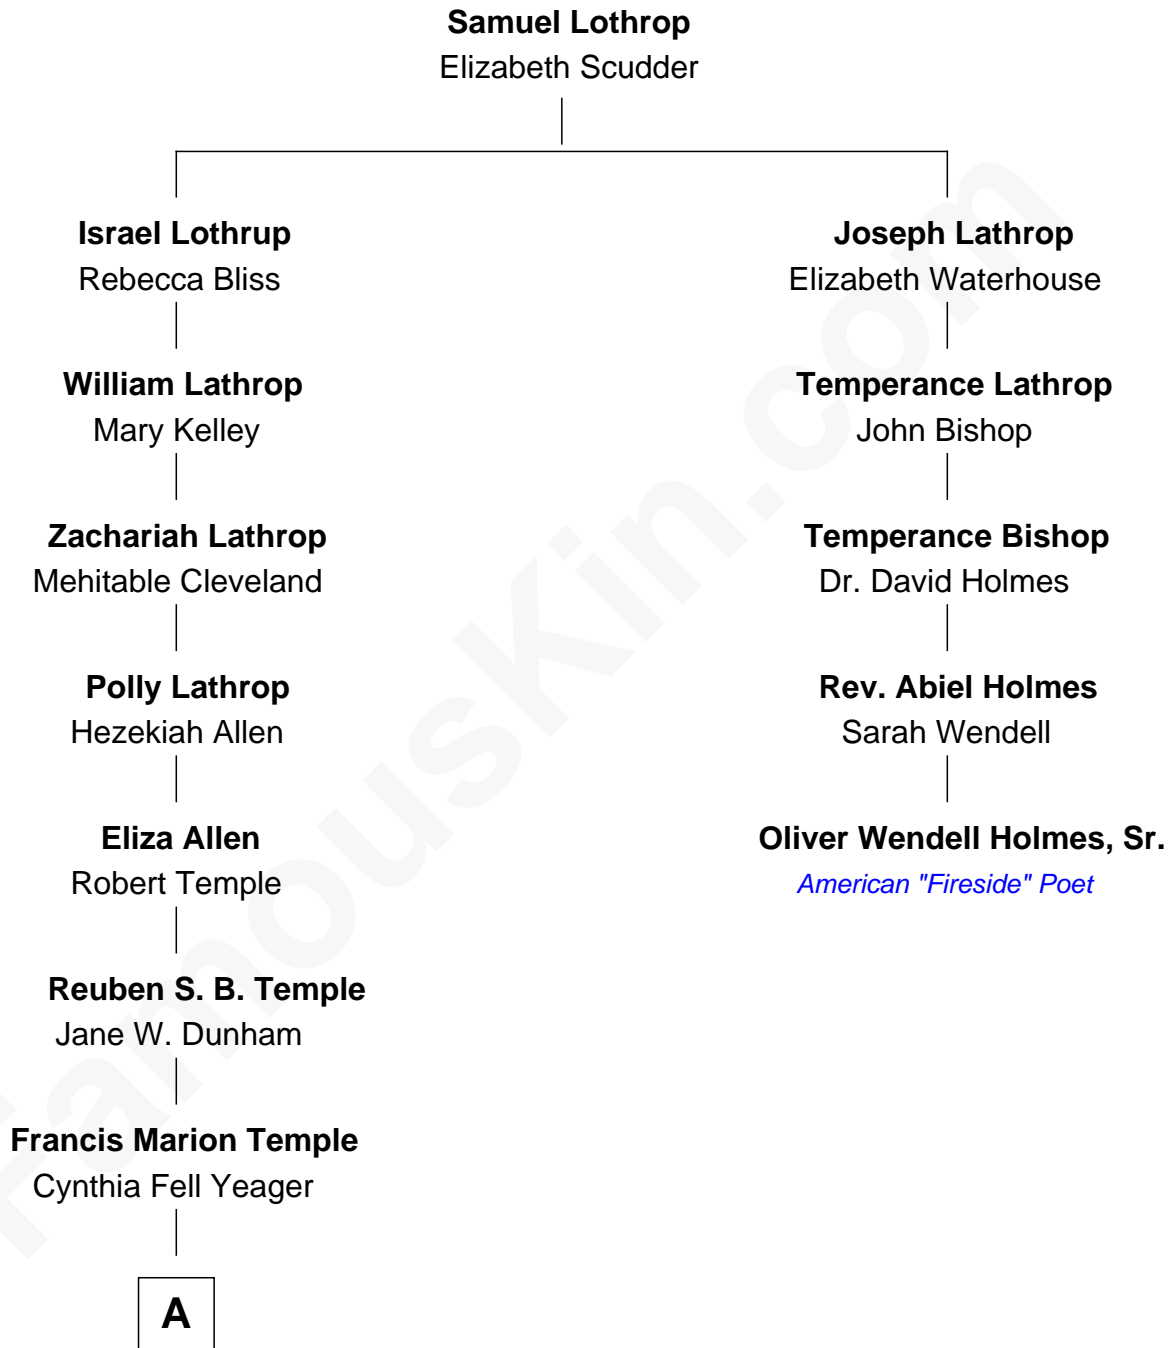

FamousKin.com
Relationship Chart of
Shirley Temple
Movie Actress

4th cousin 4 times removed of
Oliver Wendell Holmes, Sr.
American "Fireside" Poet

A

George Francis Temple
Gertrude Amelia Krieger

Shirley Temple
Movie Actress

FamousKin.com