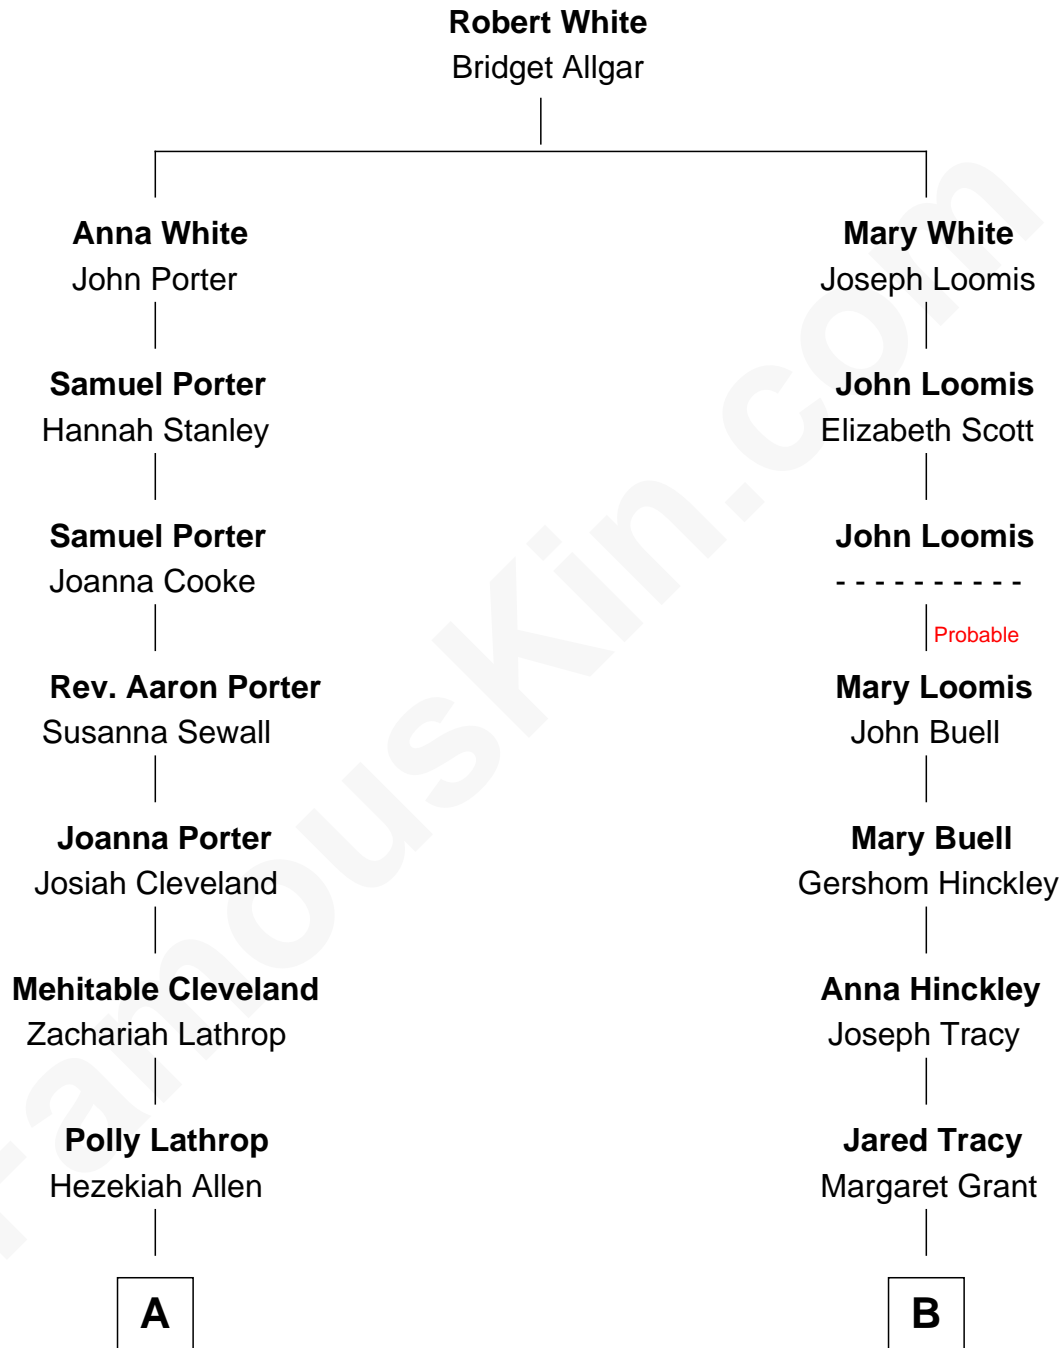

FamousKin.com
Relationship Chart of
Shirley Temple
Movie Actress

10th cousin 1 time removed of

J.P. Morgan, Jr.
American Banker and Philanthropist

A

Eliza Allen
Robert Temple

Reuben S. B. Temple
Jane W. Dunham

Francis Marion Temple
Cynthia Fell Yeager

George Francis Temple
Gertrude Amelia Krieger

Shirley Temple
Movie Actress

B

William Gedney Tracy
Rachel Huntington

Charles F. Tracy
Louisa Kirkland

Frances Louisa Tracy
John Pierpont Morgan