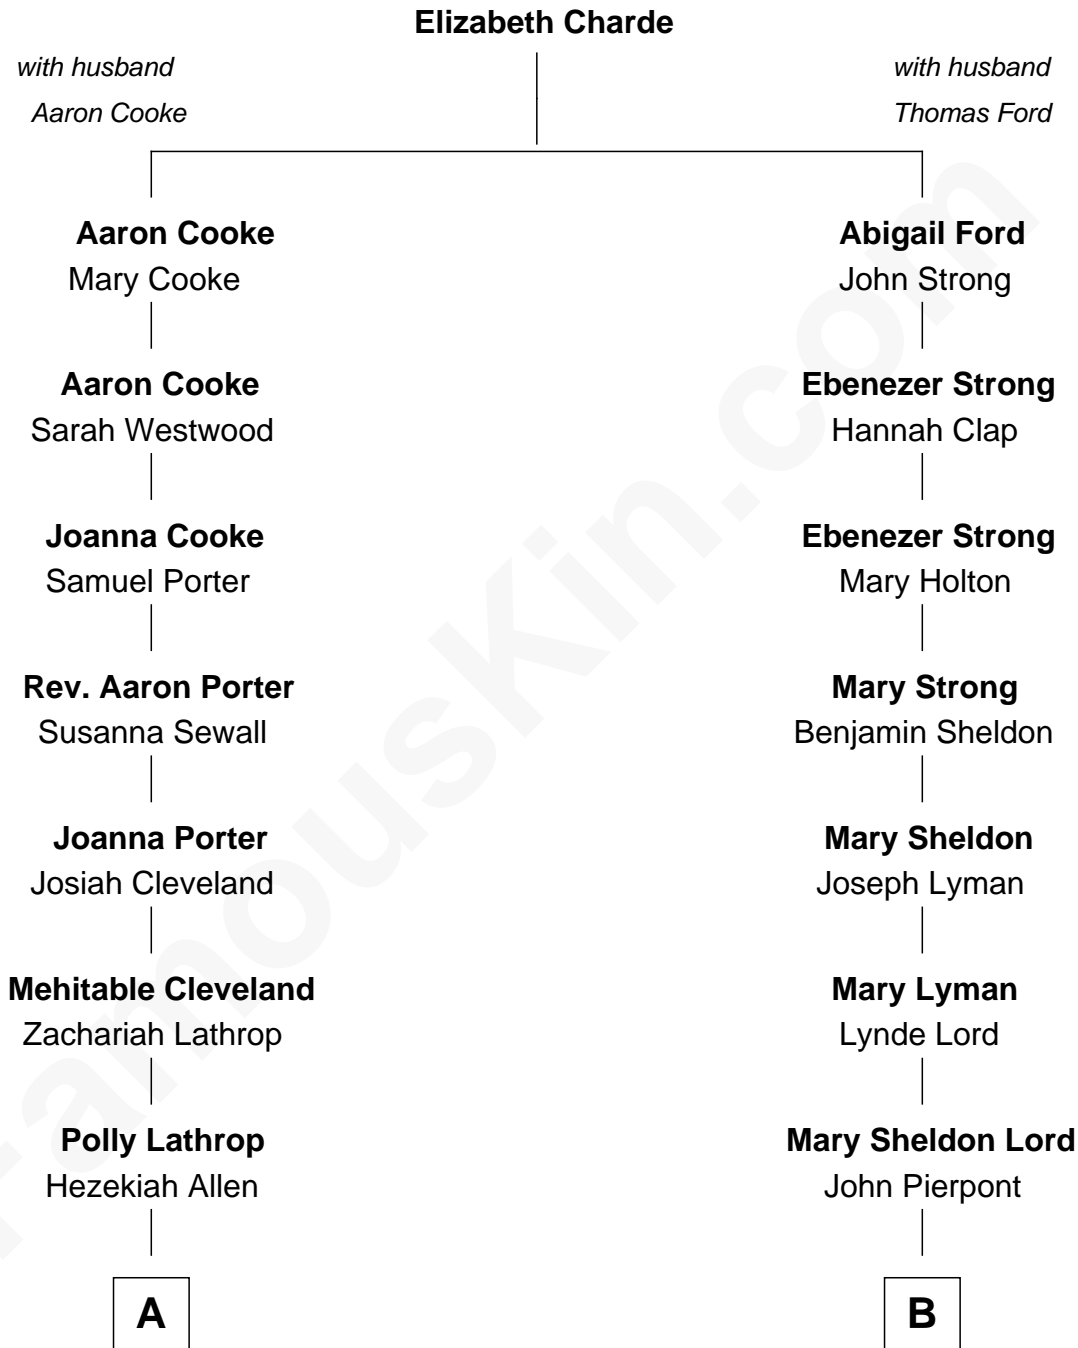

FamousKin.com

Relationship Chart of

Shirley Temple

Movie Actress

9th cousin 2 times removed of

J.P. Morgan, Jr.
American Banker and Philanthropist

A

Eliza Allen
Robert Temple

Reuben S. B. Temple
Jane W. Dunham

Francis Marion Temple
Cynthia Fell Yeager

George Francis Temple
Gertrude Amelia Krieger

Shirley Temple
Movie Actress

B

Juliet Pierpont
Junius Spencer Morgan

John Pierpont Morgan
Frances Louisa Tracy