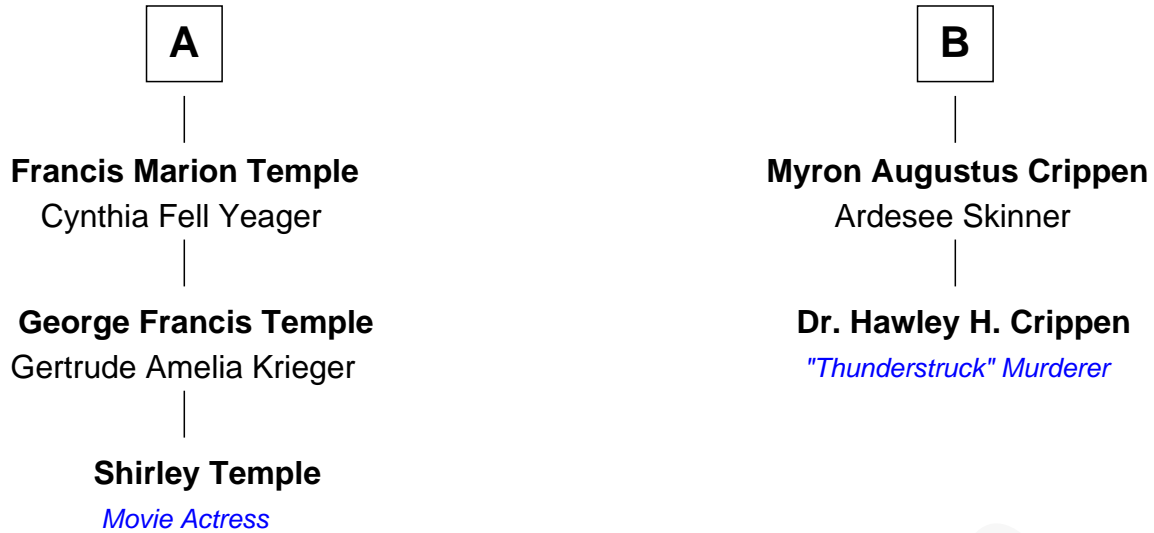

FamousKin.com
Relationship Chart of
Shirley Temple
Movie Actress

8th cousin 1 time removed of

Dr. Hawley H. Crippen
Murderer in Erik Larson's "Thunderstruck"

FamousKin.com