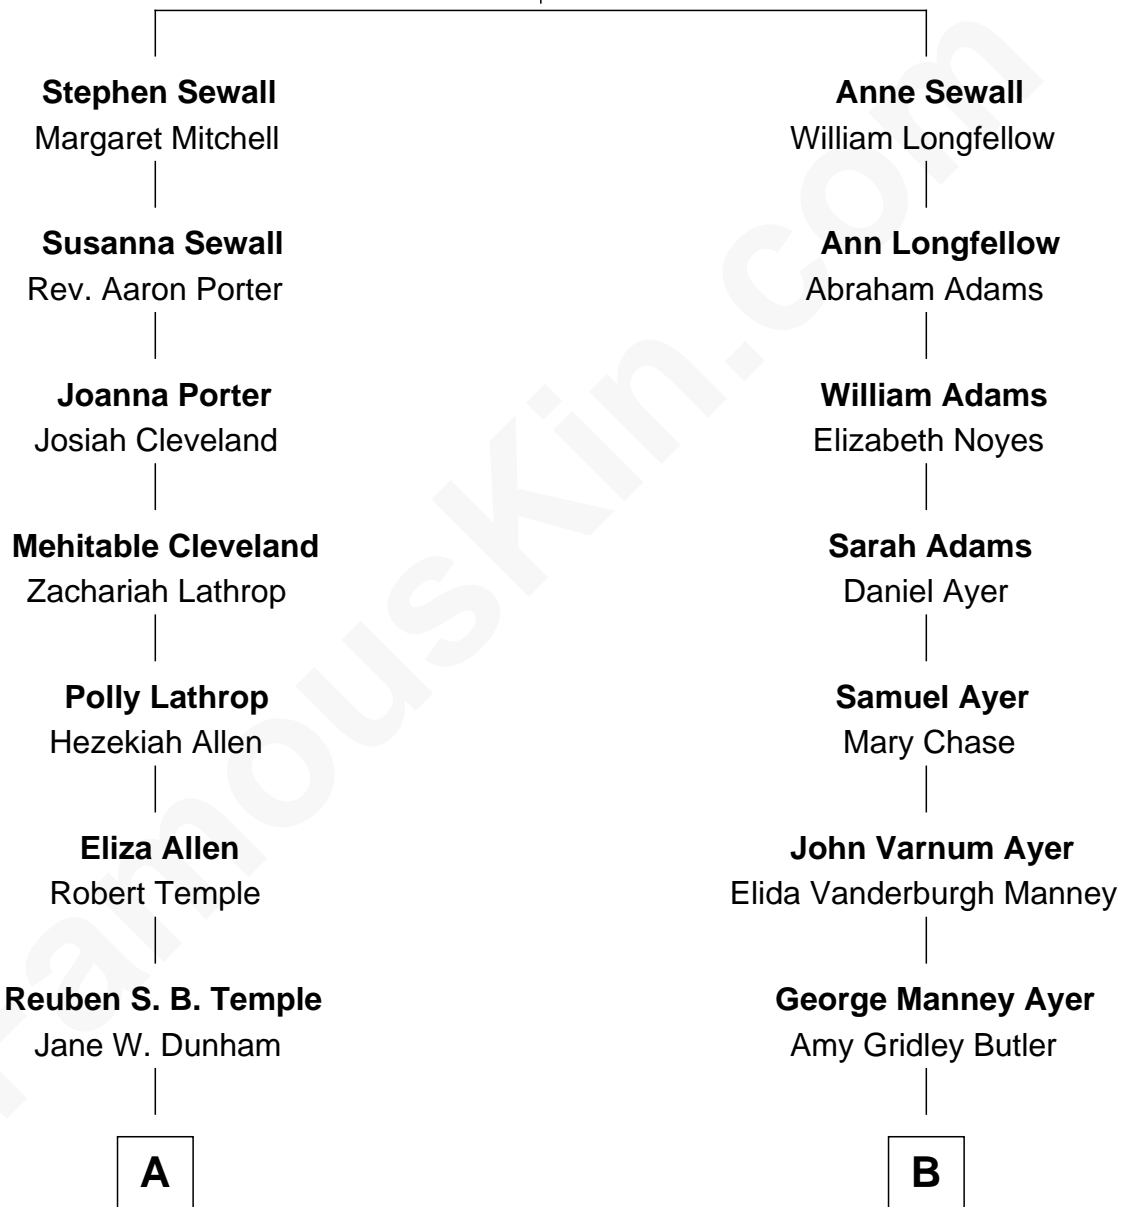

## Relationship Chart of

**Shirley Temple**

*Movie Actress*

9th cousin of

**Gerald Ford**

*38th U.S. President*

**Henry Sewall**

Jane Dummer

FamousKin.com