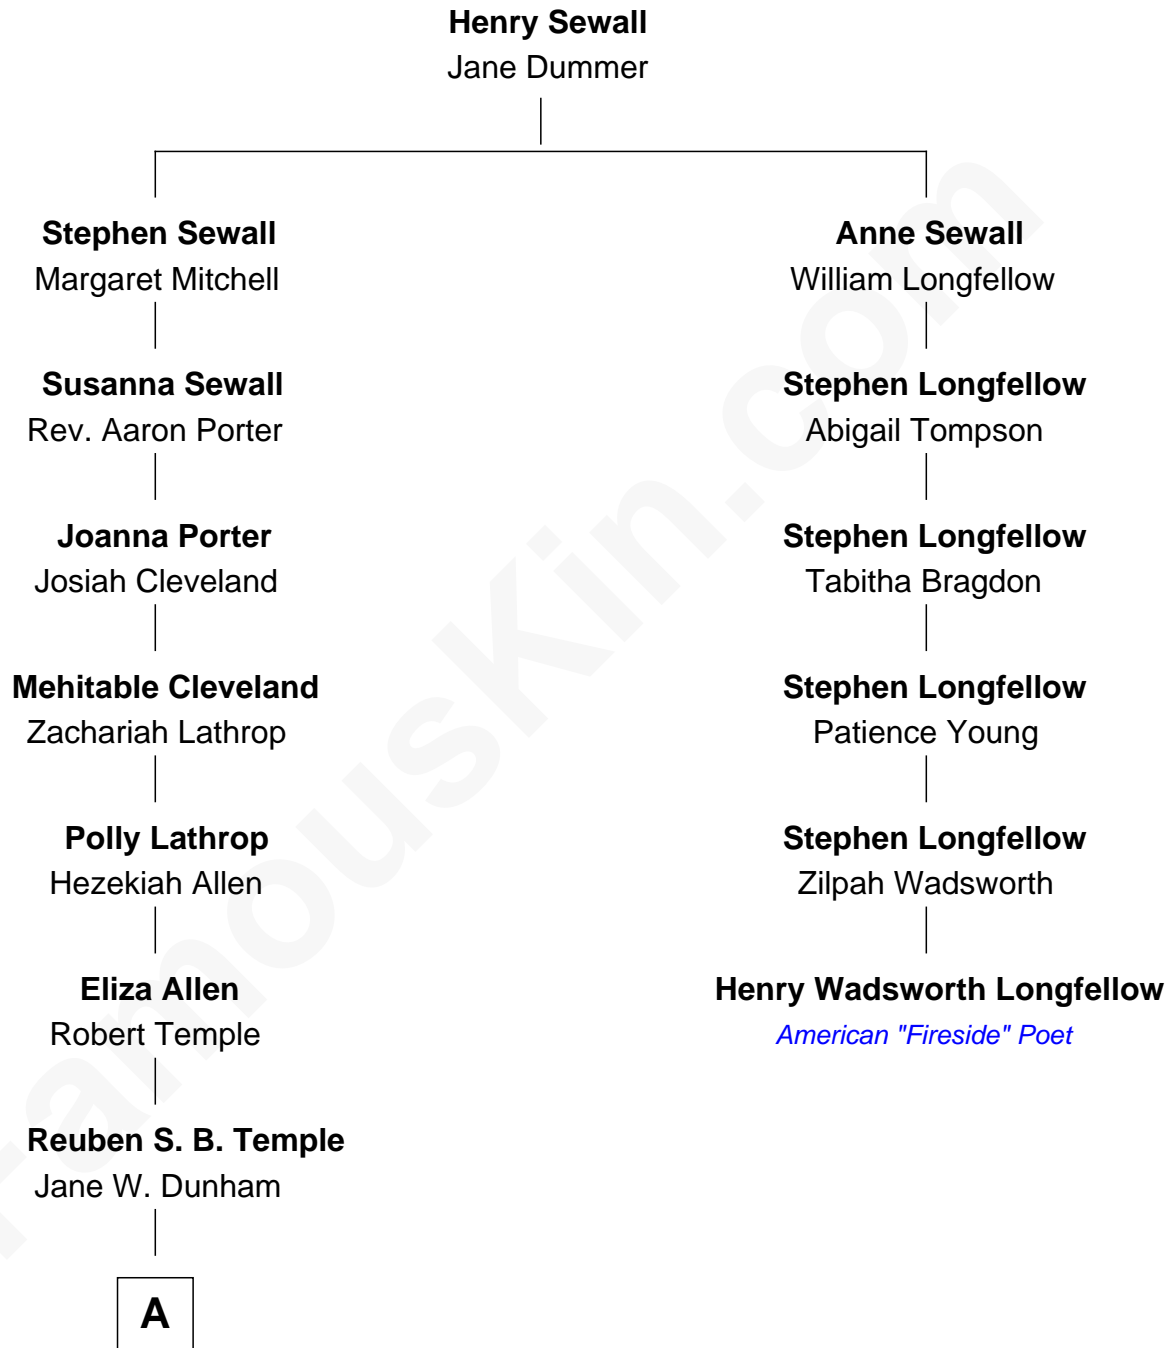

FamousKin.com
Relationship Chart of
Shirley Temple
Movie Actress

5th cousin 4 times removed of
Henry Wadsworth Longfellow
American "Fireside" Poet

A

Francis Marion Temple

Cynthia Fell Yeager

George Francis Temple

Gertrude Amelia Krieger

Shirley Temple

Movie Actress

FamousKin.com