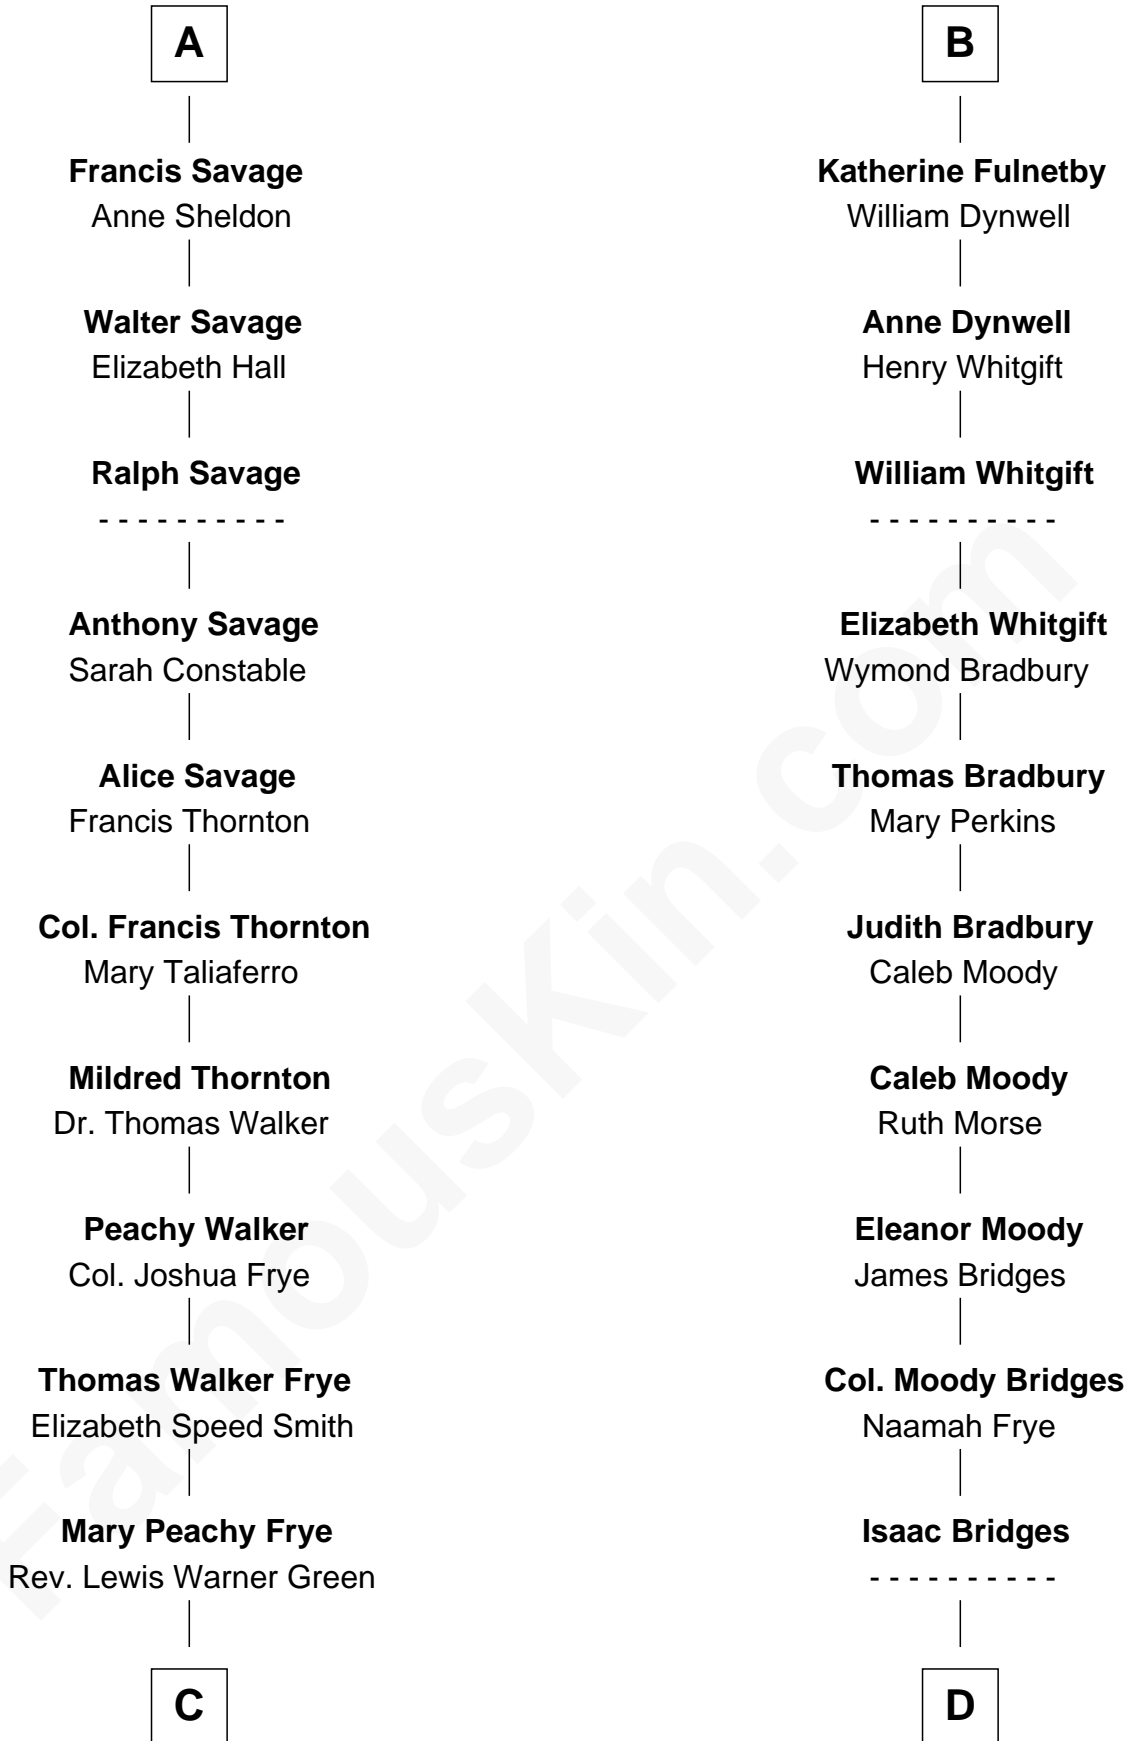

## Relationship Chart of

**Adlai Stevenson II**

*31st Governor of Illinois*

19th cousin 2 times removed of

**Owen Brewster**

*54th Governor of Maine*

**Bartholomew de Badlesmere**

Margaret de Clare

Sir William de Ros

**Maud de Roos**

John de Welles

**John de Welles**

Eleanor de Mowbray

**Eudo de Welles**

Maud de Greystoke

**Sir Lionel de Welles**

Joan de Waterton

**Margaret de Welles**

Sir Thomas Dymoke

**Jane Dymoke**

John Fulnetby

**B**

**C**

**Letitia Green**  
Adlai Ewing Stevenson

**Carrie S. Bridges**  
William Edmund Brewster

**Owen Brewster**  
*54th Governor of Maine*

FamousKin.com