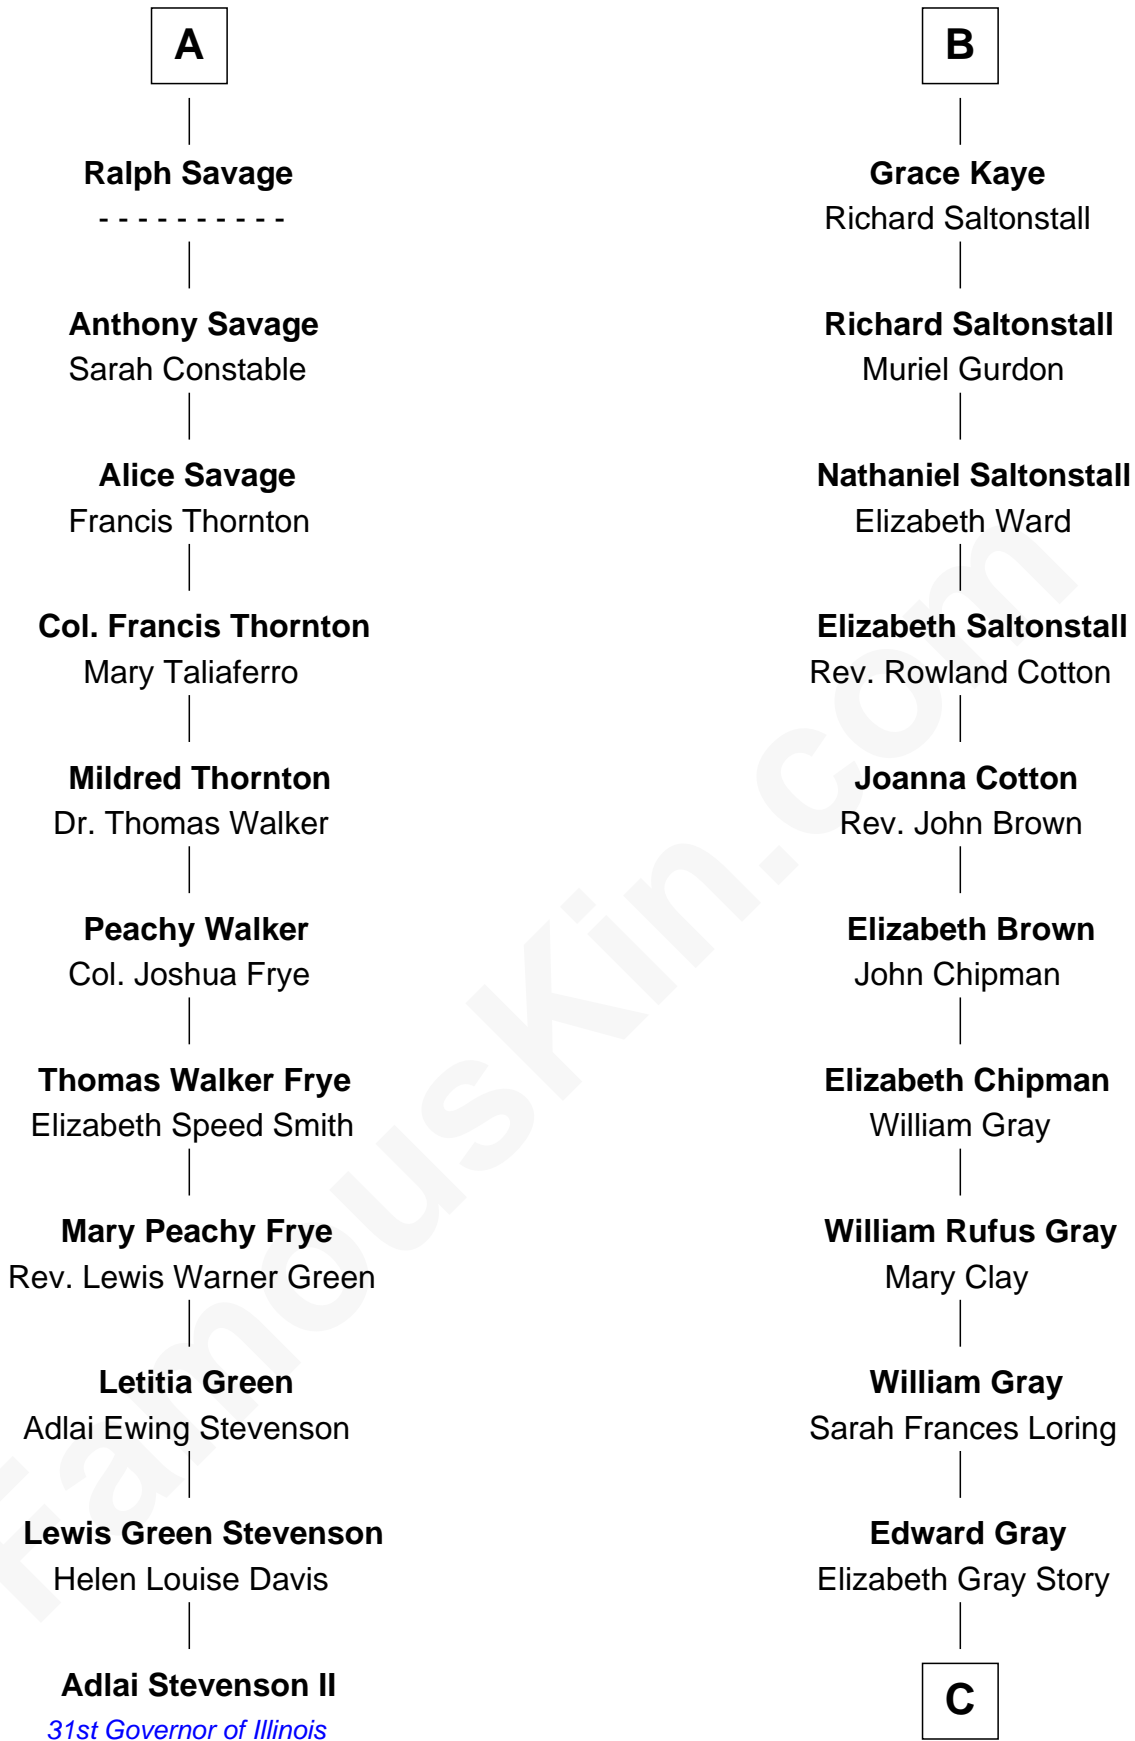

FamousKin.com Relationship Chart of

Adlai Stevenson II

31st Governor of Illinois

17th cousin 2 times removed of

Story Musgrave

NASA Astronaut

Sir Thomas Aylesbury

Katherine Pabenham

Sir Thomas Chaworth

Elizabeth Chaworth

Sir William FitzWilliam

Isabel FitzWilliam

Richard Wentworth

Matthew Wentworth

Elizabeth Woodruffe

Beatrice Wentworth

Arthur Kaye

John Kaye

Dorothy Mauleverer

Robert Kaye

Anne Flower

B

C

Marguerite Gray
John Butler Swann

Marguerite Swann
Percy Musgrave

Story Musgrave
NASA Astronaut

FamousKin.com