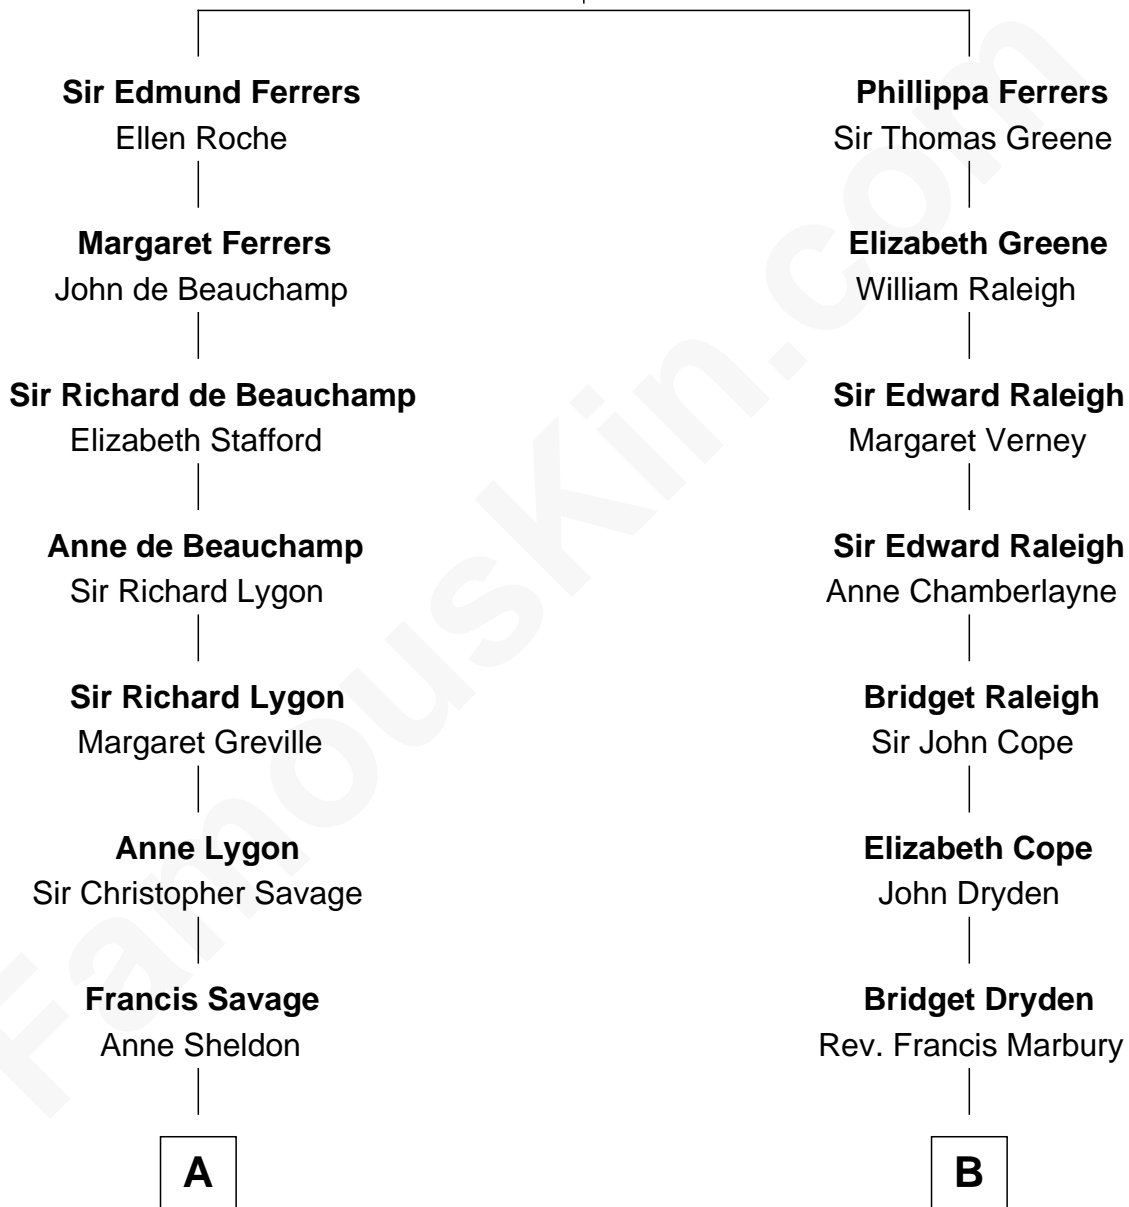

FamousKin.com Relationship Chart of

Adlai Stevenson II

31st Governor of Illinois

18th cousin 1 time removed of

Story Musgrave

NASA Astronaut

Robert de Ferrers
Margaret Despencer

C

Lewis Green Stevenson

Helen Louise Davis

Adlai Stevenson II

31st Governor of Illinois

D

Marguerite Gray

John Butler Swann

Marguerite Swann

Percy Musgrave

Story Musgrave

NASA Astronaut

FamousKin.com