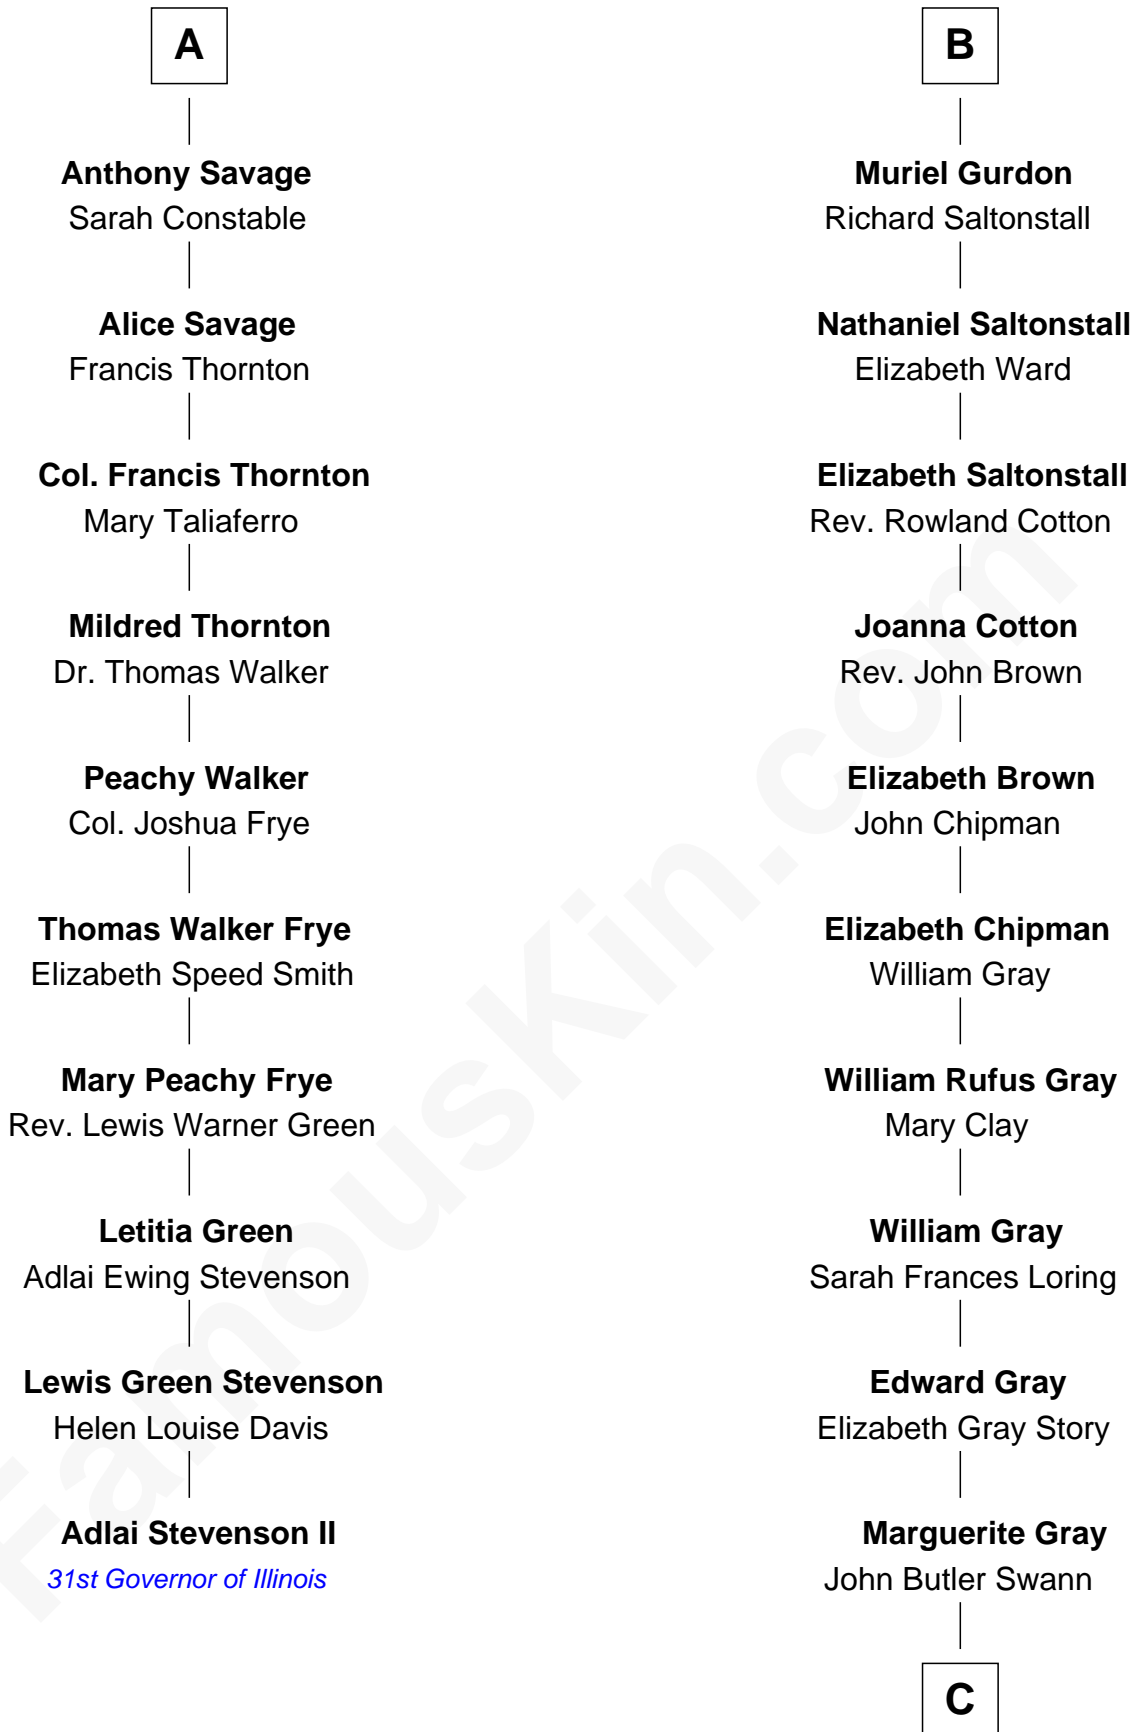

FamousKin.com Relationship Chart of

Adlai Stevenson II

31st Governor of Illinois

16th cousin 2 times removed of

Story Musgrave

NASA Astronaut

Elizabeth Fitzalan

with husband
Sir Robert Goushill

with husband
Sir Thomas Mowbray

C

|
Marguerite Swann

Percy Musgrave

|
Story Musgrave

NASA Astronaut

FamousKin.com