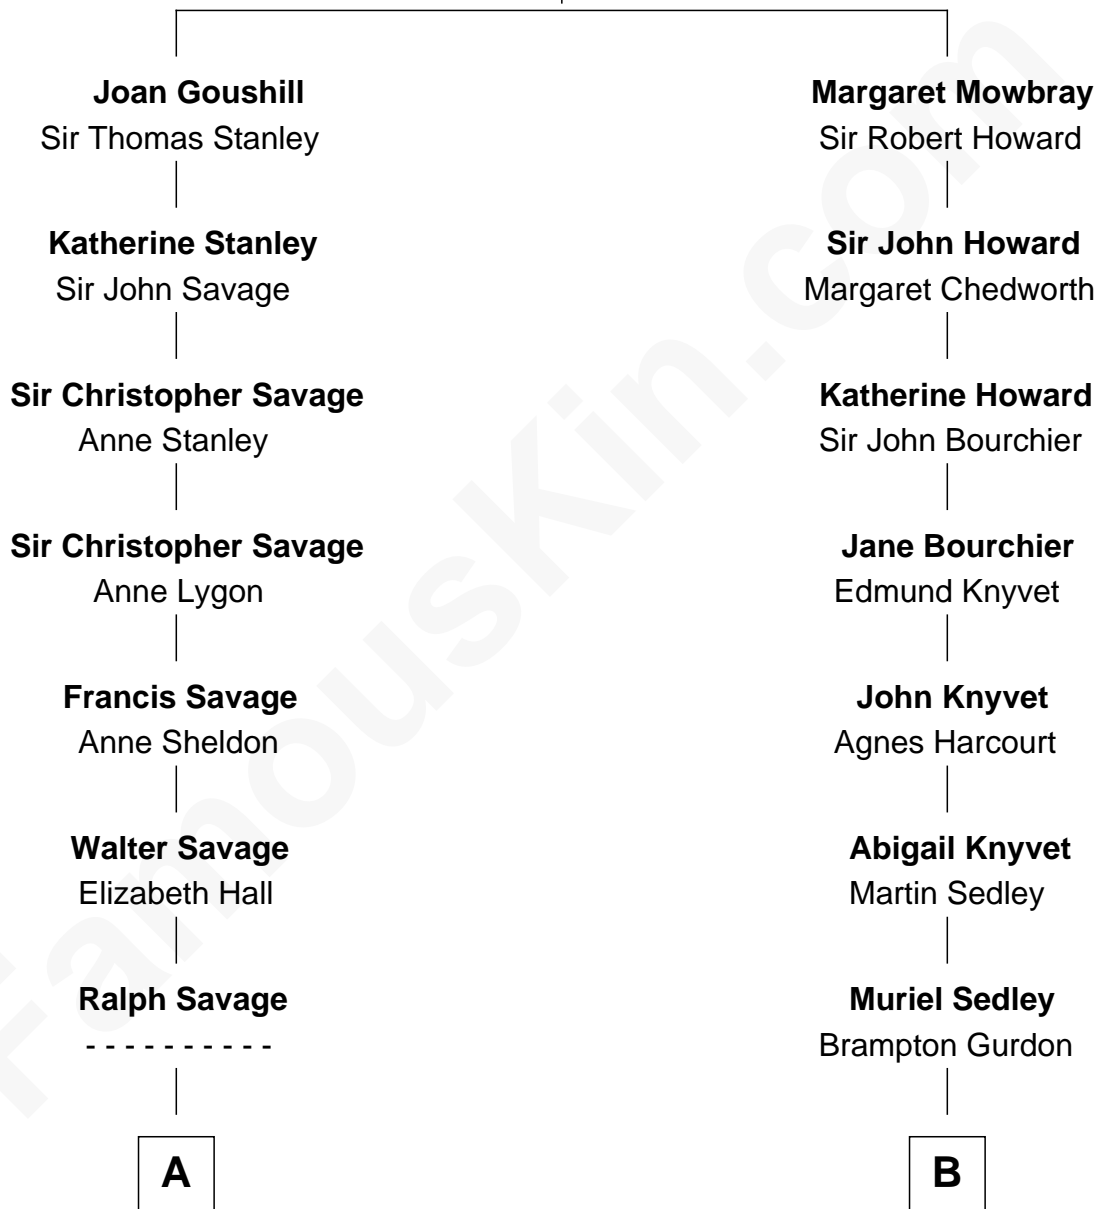

FamousKin.com Relationship Chart of

Adlai Stevenson II

31st Governor of Illinois

16th cousin 2 times removed of

Story Musgrave

NASA Astronaut

Elizabeth Fitzalan

with husband
Sir Robert Goushill

with husband
Sir Thomas Mowbray

C

|
Marguerite Swann

Percy Musgrave

|
Story Musgrave

NASA Astronaut

FamousKin.com