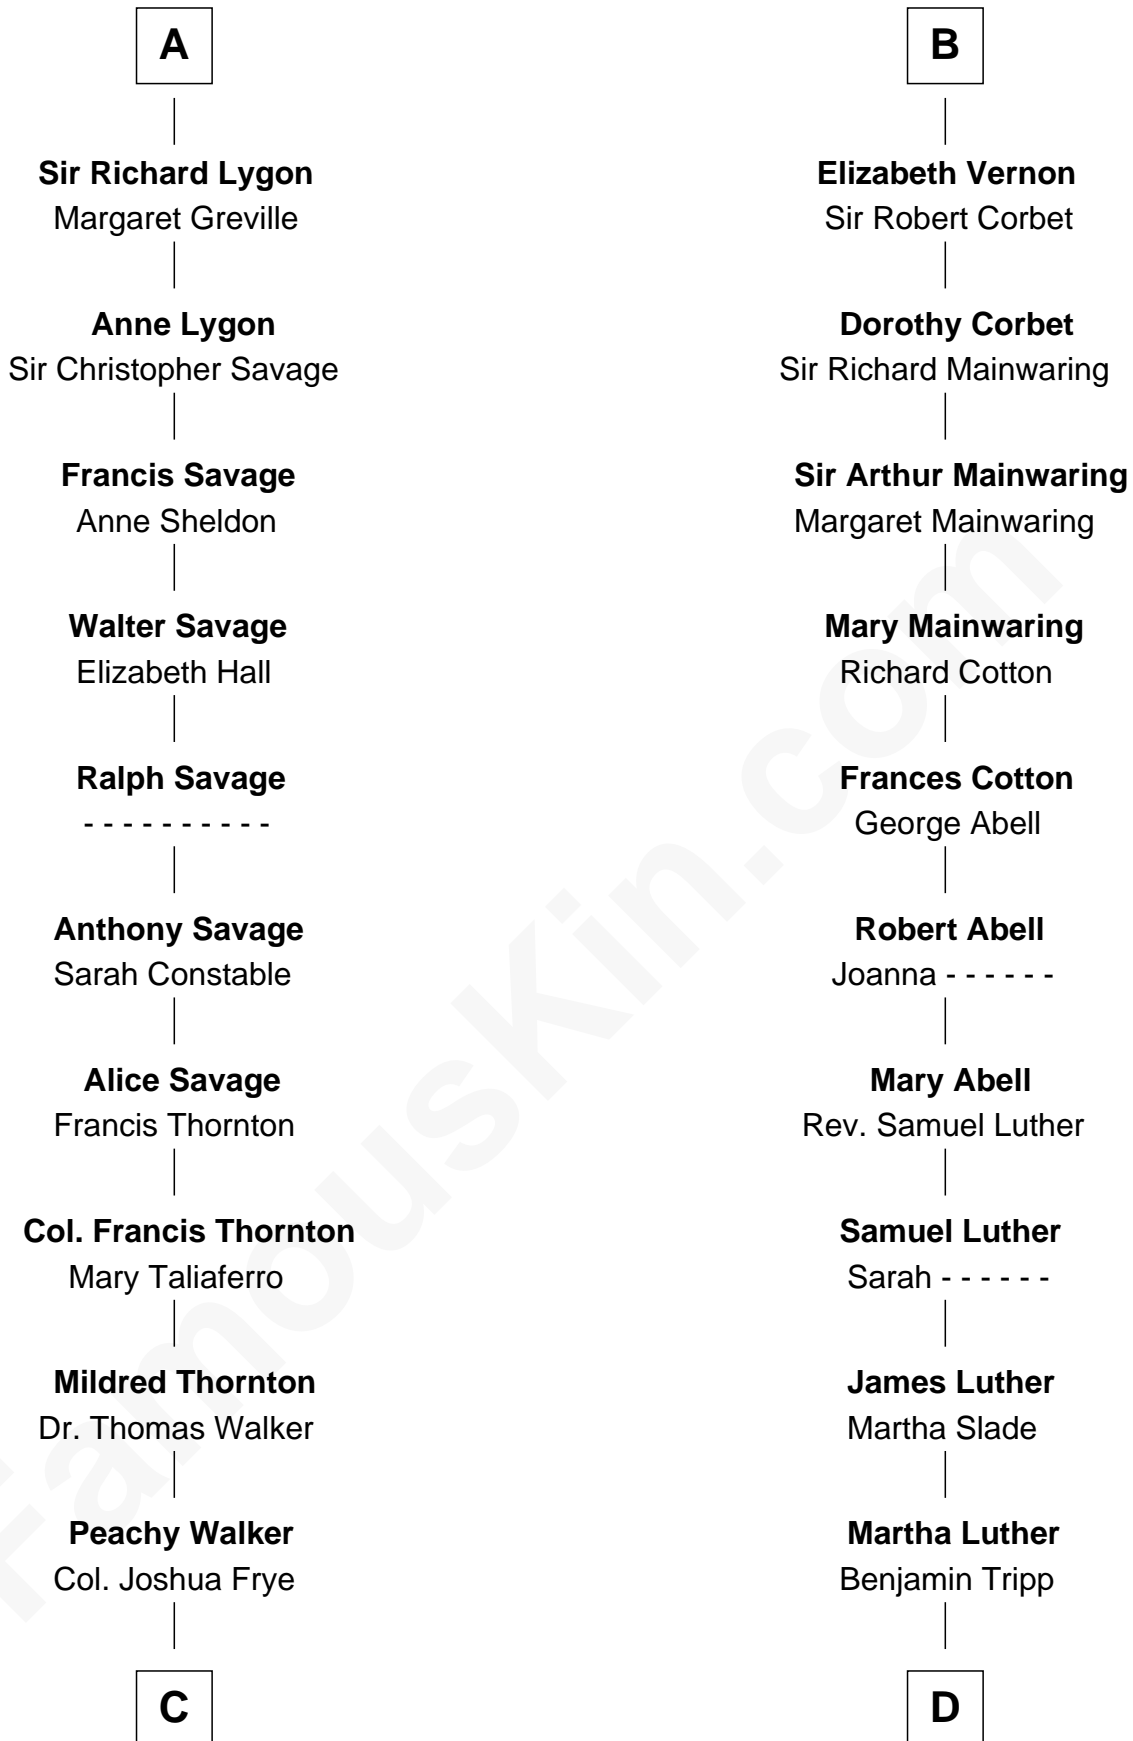

FamousKin.com Relationship Chart of

Adlai Stevenson II
31st Governor of Illinois

21st cousin of

Lizzie Borden
Accused Murderess

C

Thomas Walker Frye
Elizabeth Speed Smith

Mary Peachy Frye
Rev. Lewis Warner Green

Letitia Green
Adlai Ewing Stevenson

Lewis Green Stevenson
Helen Louise Davis

Adlai Stevenson II
31st Governor of Illinois

D

Susanna Tripp
John Vinnicum

Sarah L. Vinnicum
Joseph Morse

Anthony Morse
Rhoda Morrison

Sarah Anthony Morse
Andrew Jackson Borden

Lizzie Borden
Accused Murderess