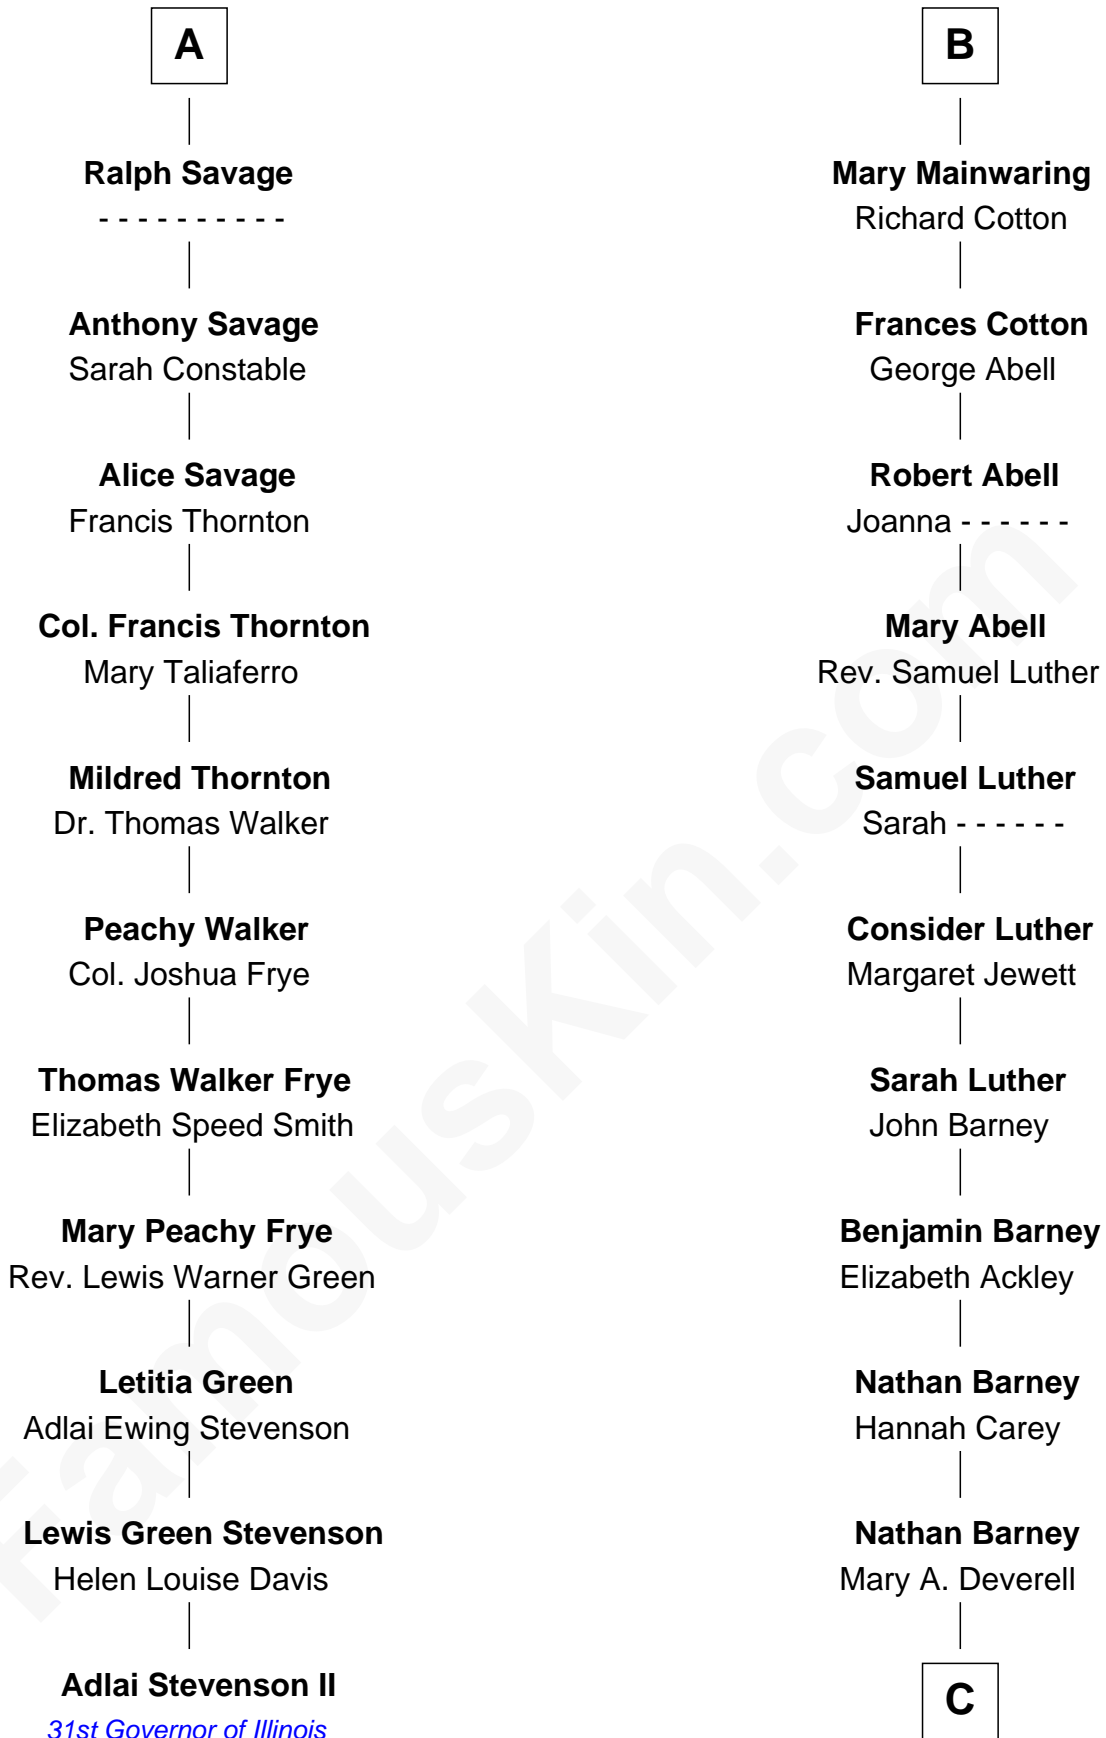

FamousKin.com Relationship Chart of

Adlai Stevenson II

31st Governor of Illinois

17th cousin 2 times removed of

Elizabeth Montgomery

TV Actress - "Bewitched"

Sir Richard Fitzalan

Elizabeth de Bohun

Sir William Beauchamp

Joan Beauchamp

James Butler

Elizabeth Butler

John Talbot

Ann Talbot

Sir Henry Vernon

Elizabeth Vernon

Sir Robert Corbet

Dorothy Corbet

Sir Richard Mainwaring

Sir Arthur Mainwaring

Margaret Mainwaring

B

C

—
Mary Weed Barney
Henry Montgomery

—
Henry Montgomery
Elizabeth Bryan Allen

—
Elizabeth Montgomery
TV Actress - "Bewitched"

FamousKin.com