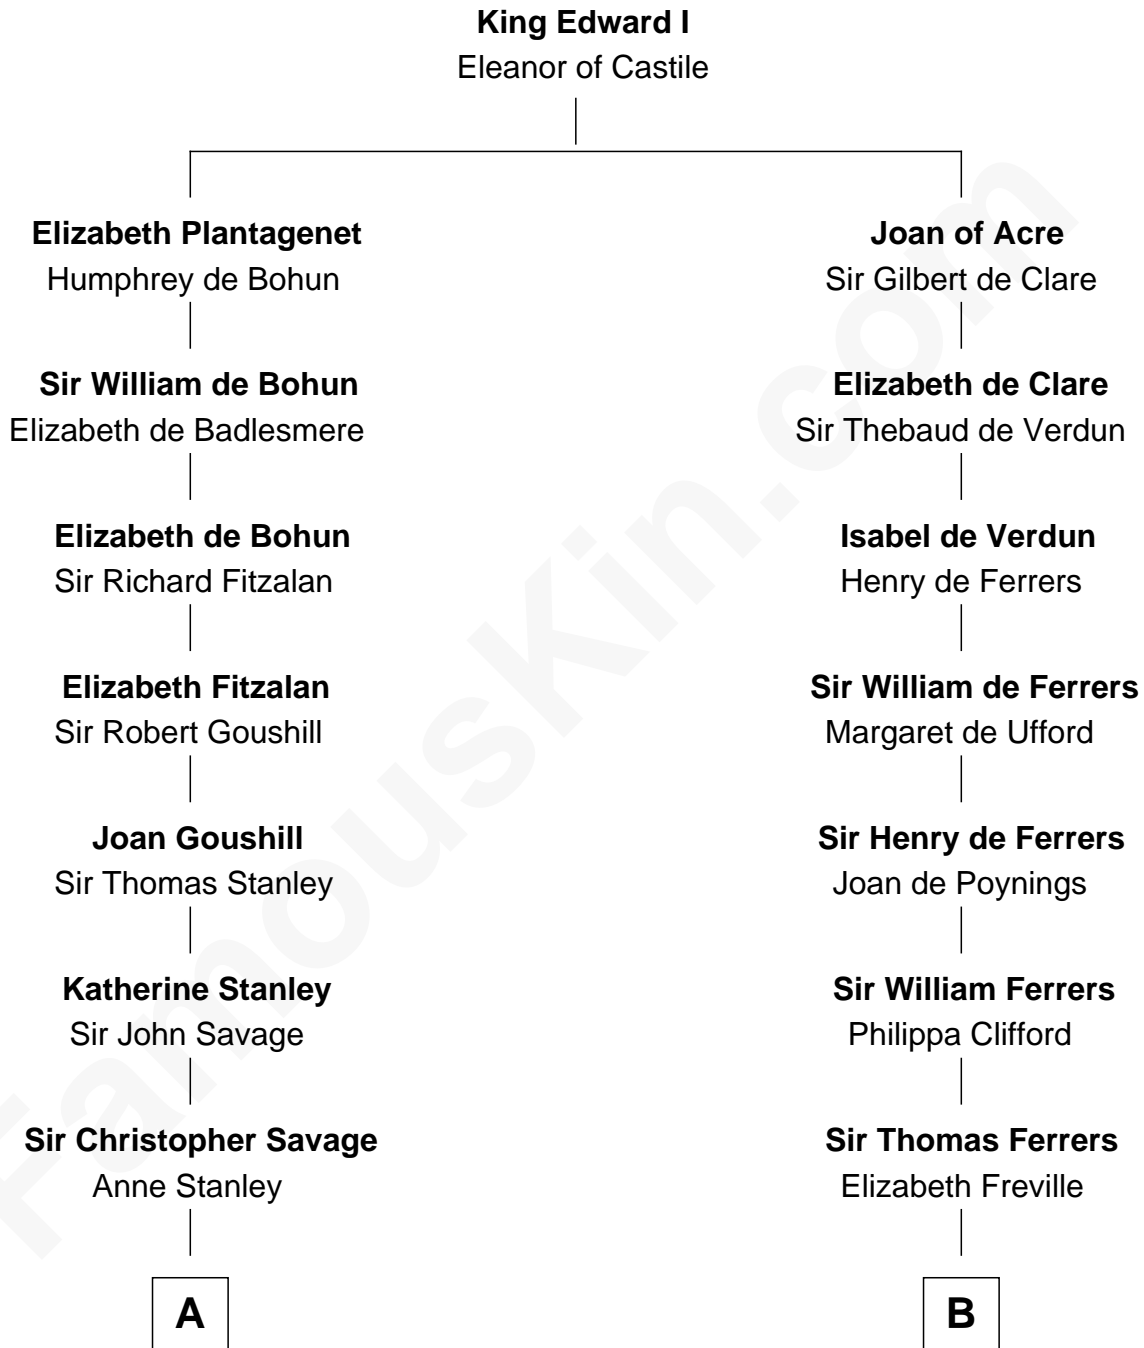

# FamousKin.com Relationship Chart of

**Adlai Stevenson II**

*31st Governor of Illinois*

19th cousin 1 time removed of

**Susan B. Anthony**

*Women's Rights Advocate*

**C**

**Mary Peachy Frye**  
Rev. Lewis Warner Green

**Letitia Green**  
Adlai Ewing Stevenson

**Lewis Green Stevenson**  
Helen Louise Davis

**Adlai Stevenson II**  
*31st Governor of Illinois*

**D**

**Humphrey Anthony**  
Hannah Lapham

**Daniel Anthony**  
Lucy Read

**Susan B. Anthony**  
*Women's Rights Advocate*

FamousKin.com