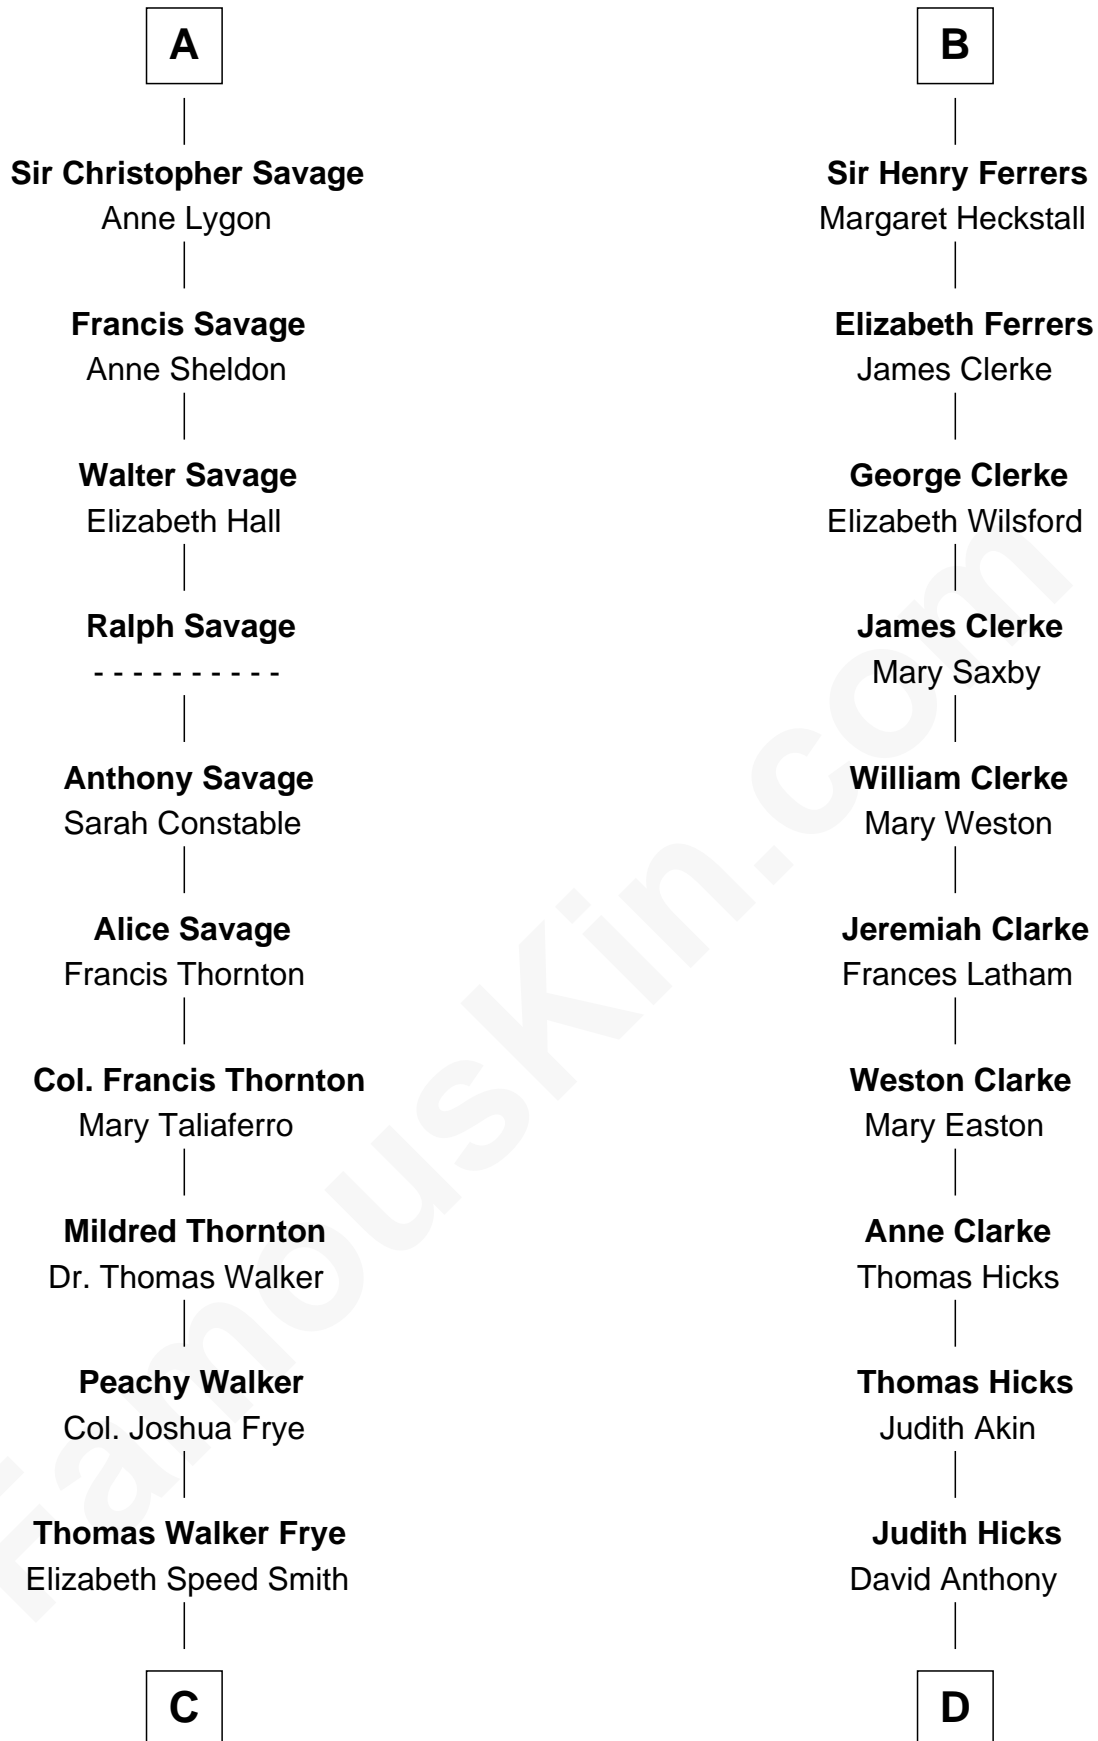

# FamousKin.com Relationship Chart of

**Adlai Stevenson II**

*31st Governor of Illinois*

19th cousin 1 time removed of

**Susan B. Anthony**

*Women's Rights Advocate*

**C**

**Mary Peachy Frye**  
Rev. Lewis Warner Green

**Letitia Green**  
Adlai Ewing Stevenson

**Lewis Green Stevenson**  
Helen Louise Davis

**Adlai Stevenson II**  
*31st Governor of Illinois*

**D**

**Humphrey Anthony**  
Hannah Lapham

**Daniel Anthony**  
Lucy Read

**Susan B. Anthony**  
*Women's Rights Advocate*

FamousKin.com