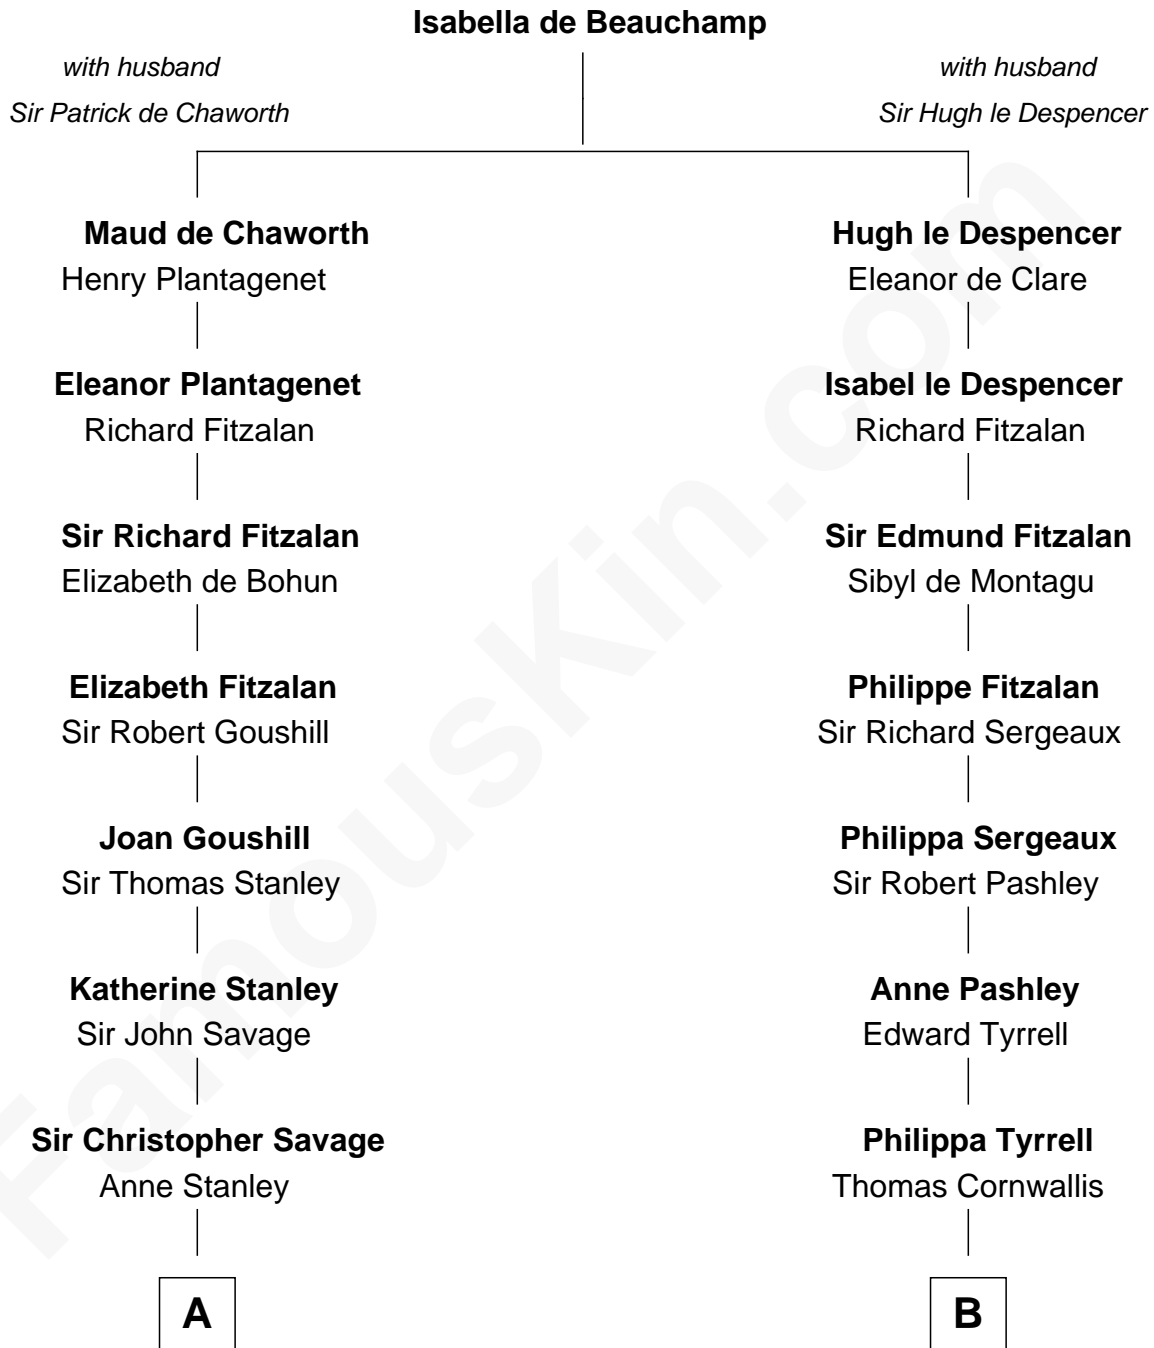

FamousKin.com Relationship Chart of

Adlai Stevenson II

31st Governor of Illinois

19th cousin 1 time removed of

Susan B. Anthony

Women's Rights Advocate

C

Mary Peachy Frye
Rev. Lewis Warner Green

Letitia Green
Adlai Ewing Stevenson

Lewis Green Stevenson
Helen Louise Davis

Adlai Stevenson II
31st Governor of Illinois

D

Humphrey Anthony
Hannah Lapham

Daniel Anthony
Lucy Read

Susan B. Anthony
Women's Rights Advocate