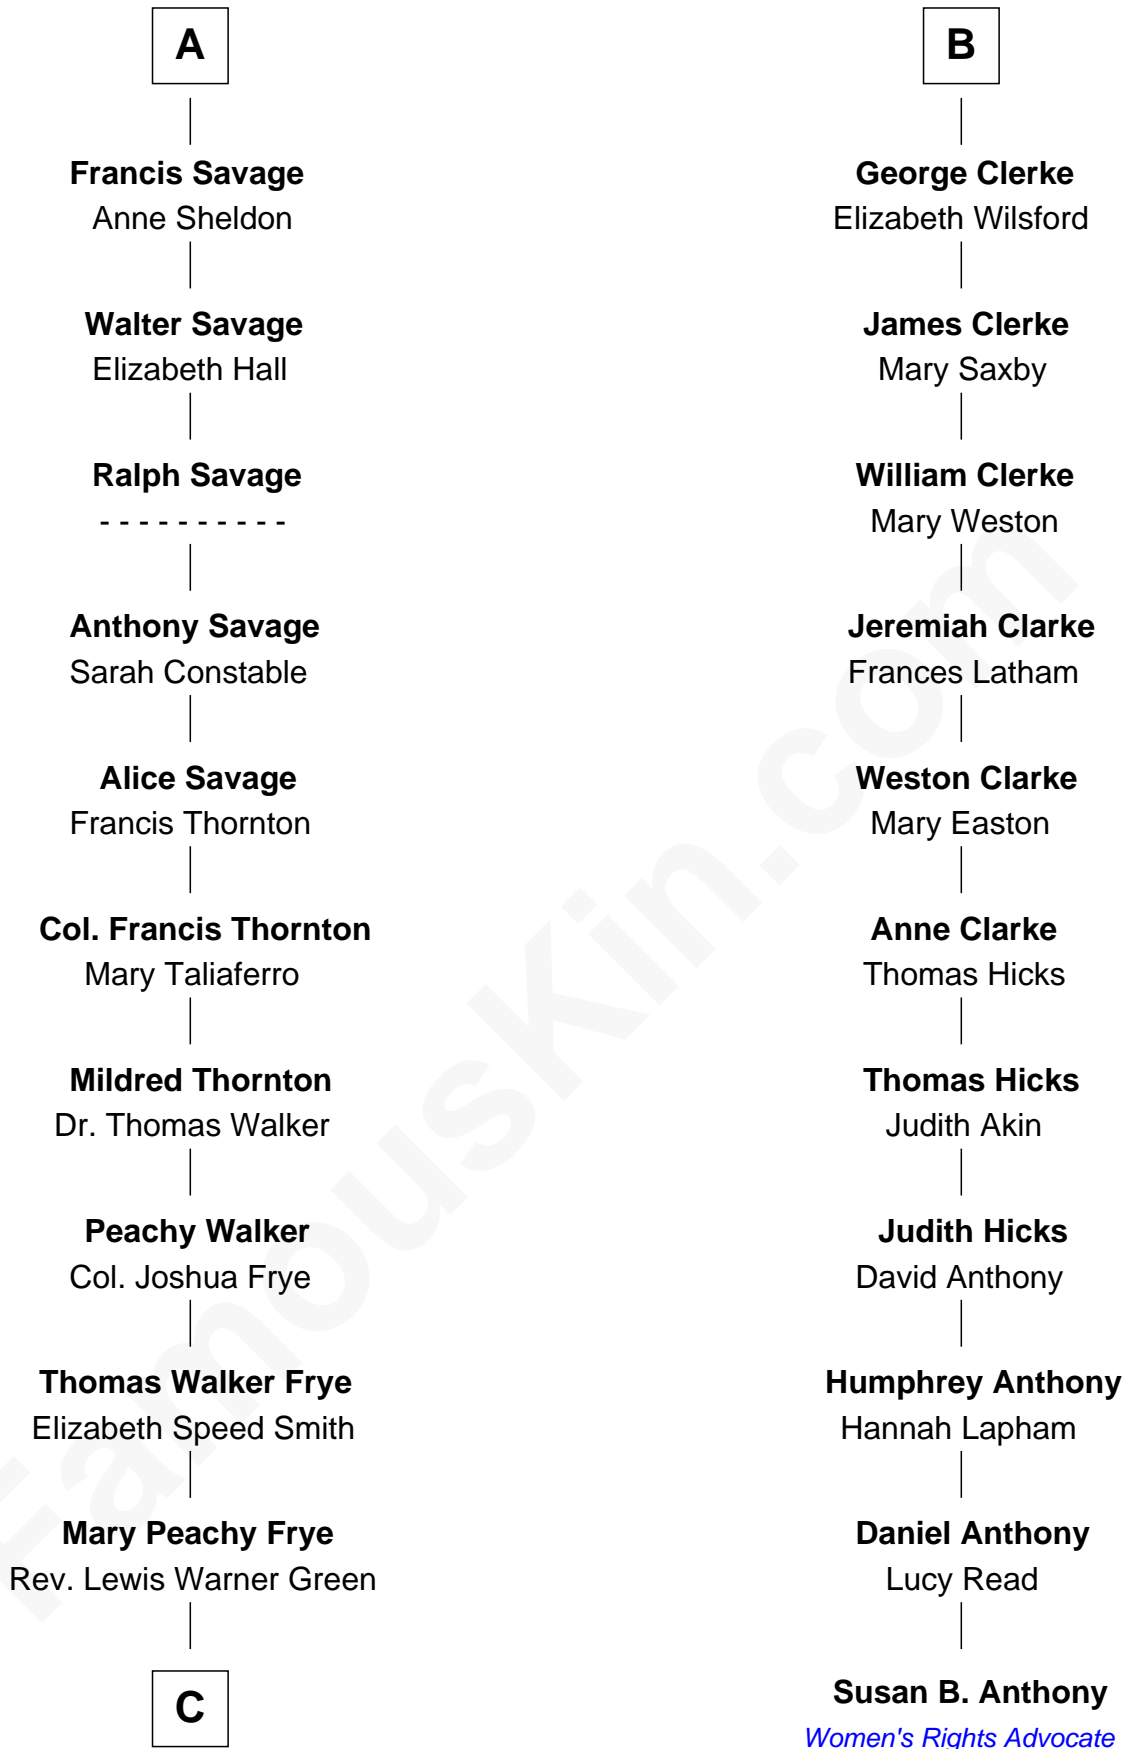

FamousKin.com Relationship Chart of

Adlai Stevenson II

31st Governor of Illinois

17th cousin 2 times removed of

Susan B. Anthony

Women's Rights Advocate

Bartholomew de Badlesmere

Margaret de Clare

Katherine Stanley

Sir John Savage

Sir Christopher Savage

Anne Stanley

Sir Christopher Savage

Anne Lygon

A

Margery de Badlesmere

Sir William de Ros

Maud de Roos

John de Welles

Margery de Welles

Stephen le Scrope

Maude le Scrope

Sir Baldwin Freville

Elizabeth Freville

Sir Thomas Ferrers

Sir Henry Ferrers

Margaret Heckstall

Elizabeth Ferrers

James Clerke

B

C

—
Letitia Green