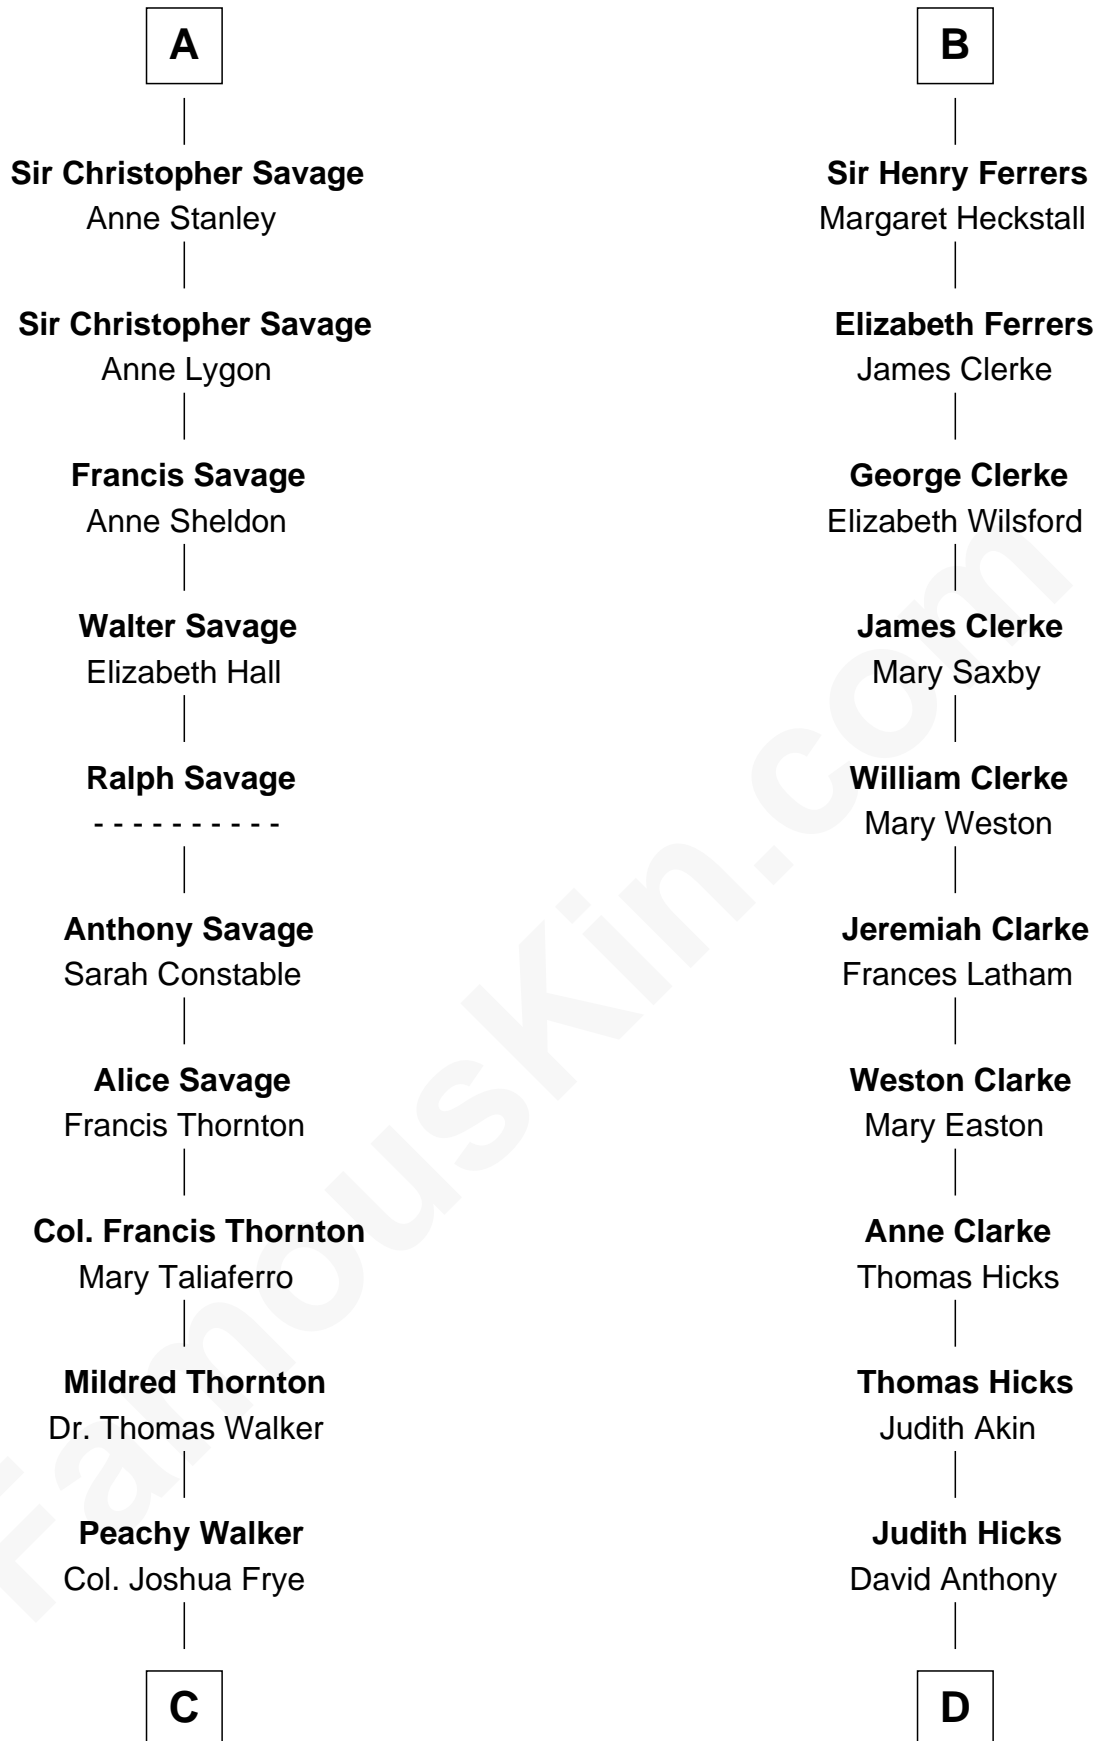

# FamousKin.com Relationship Chart of

**Adlai Stevenson II**

*31st Governor of Illinois*

19th cousin 2 times removed of

**Susan B. Anthony**

*Women's Rights Advocate*

**Sir Humphrey de Bohun**

Eleanor de Braiose

**C**

**Thomas Walker Frye**  
Elizabeth Speed Smith

**Mary Peachy Frye**  
Rev. Lewis Warner Green

**Letitia Green**  
Adlai Ewing Stevenson

**Lewis Green Stevenson**  
Helen Louise Davis

**Adlai Stevenson II**  
*31st Governor of Illinois*

**D**

**Humphrey Anthony**  
Hannah Lapham

**Daniel Anthony**  
Lucy Read

**Susan B. Anthony**  
*Women's Rights Advocate*

FamousKin.com