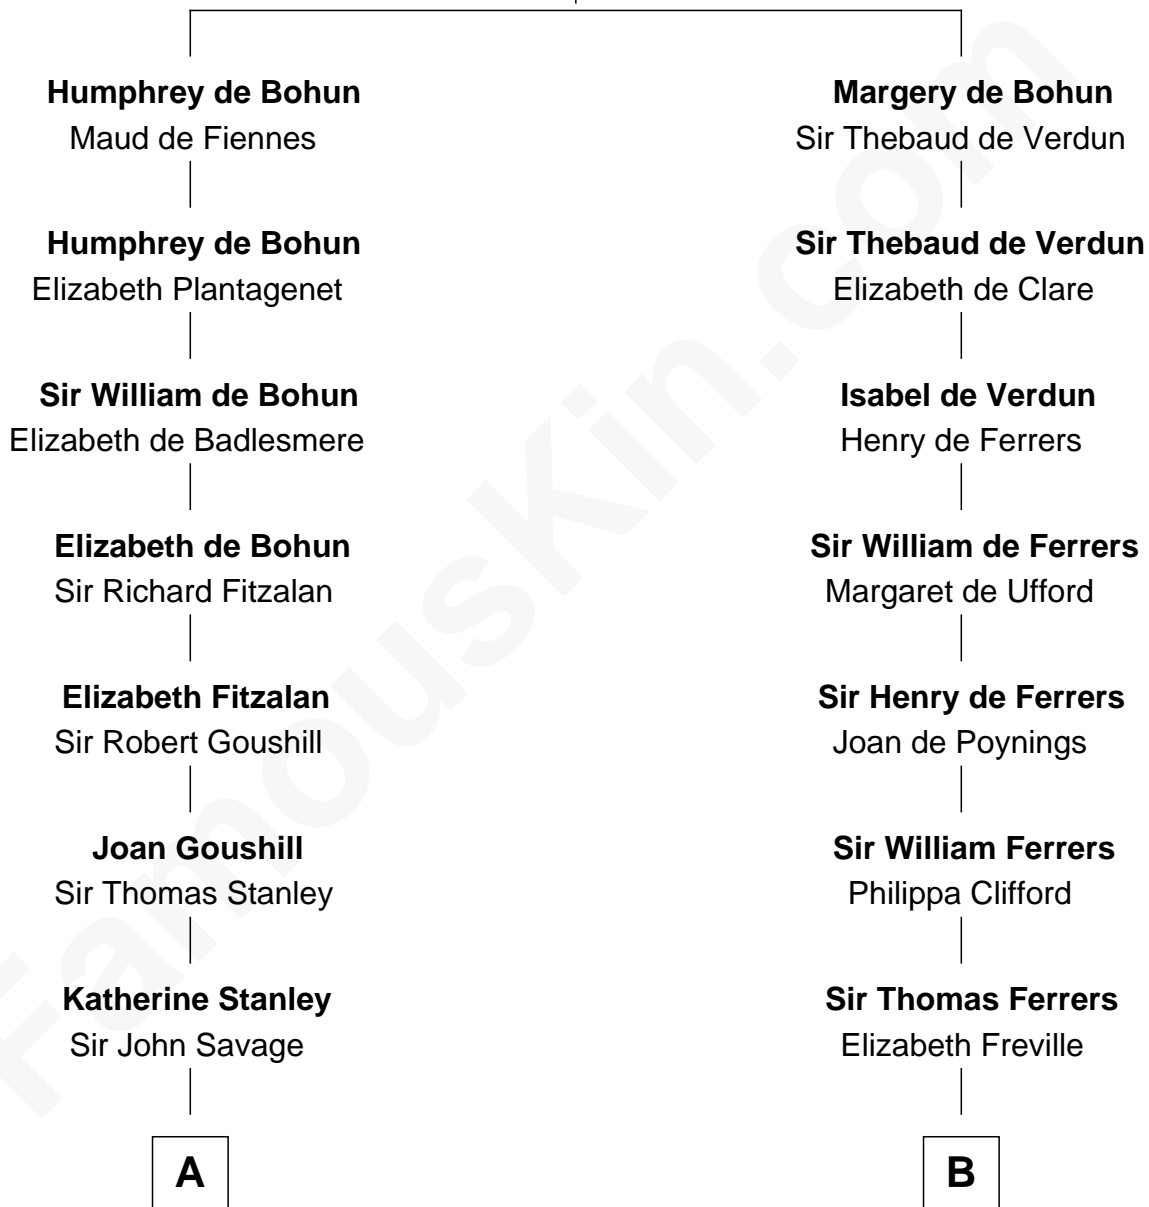

# FamousKin.com Relationship Chart of

**Adlai Stevenson II**

*31st Governor of Illinois*

19th cousin 2 times removed of

**Susan B. Anthony**

*Women's Rights Advocate*

**Sir Humphrey de Bohun**

Eleanor de Braiose

**C**

**Thomas Walker Frye**  
Elizabeth Speed Smith

**Mary Peachy Frye**  
Rev. Lewis Warner Green

**Letitia Green**  
Adlai Ewing Stevenson

**Lewis Green Stevenson**  
Helen Louise Davis

**Adlai Stevenson II**  
*31st Governor of Illinois*

**D**

**Humphrey Anthony**  
Hannah Lapham

**Daniel Anthony**  
Lucy Read

**Susan B. Anthony**  
*Women's Rights Advocate*

FamousKin.com