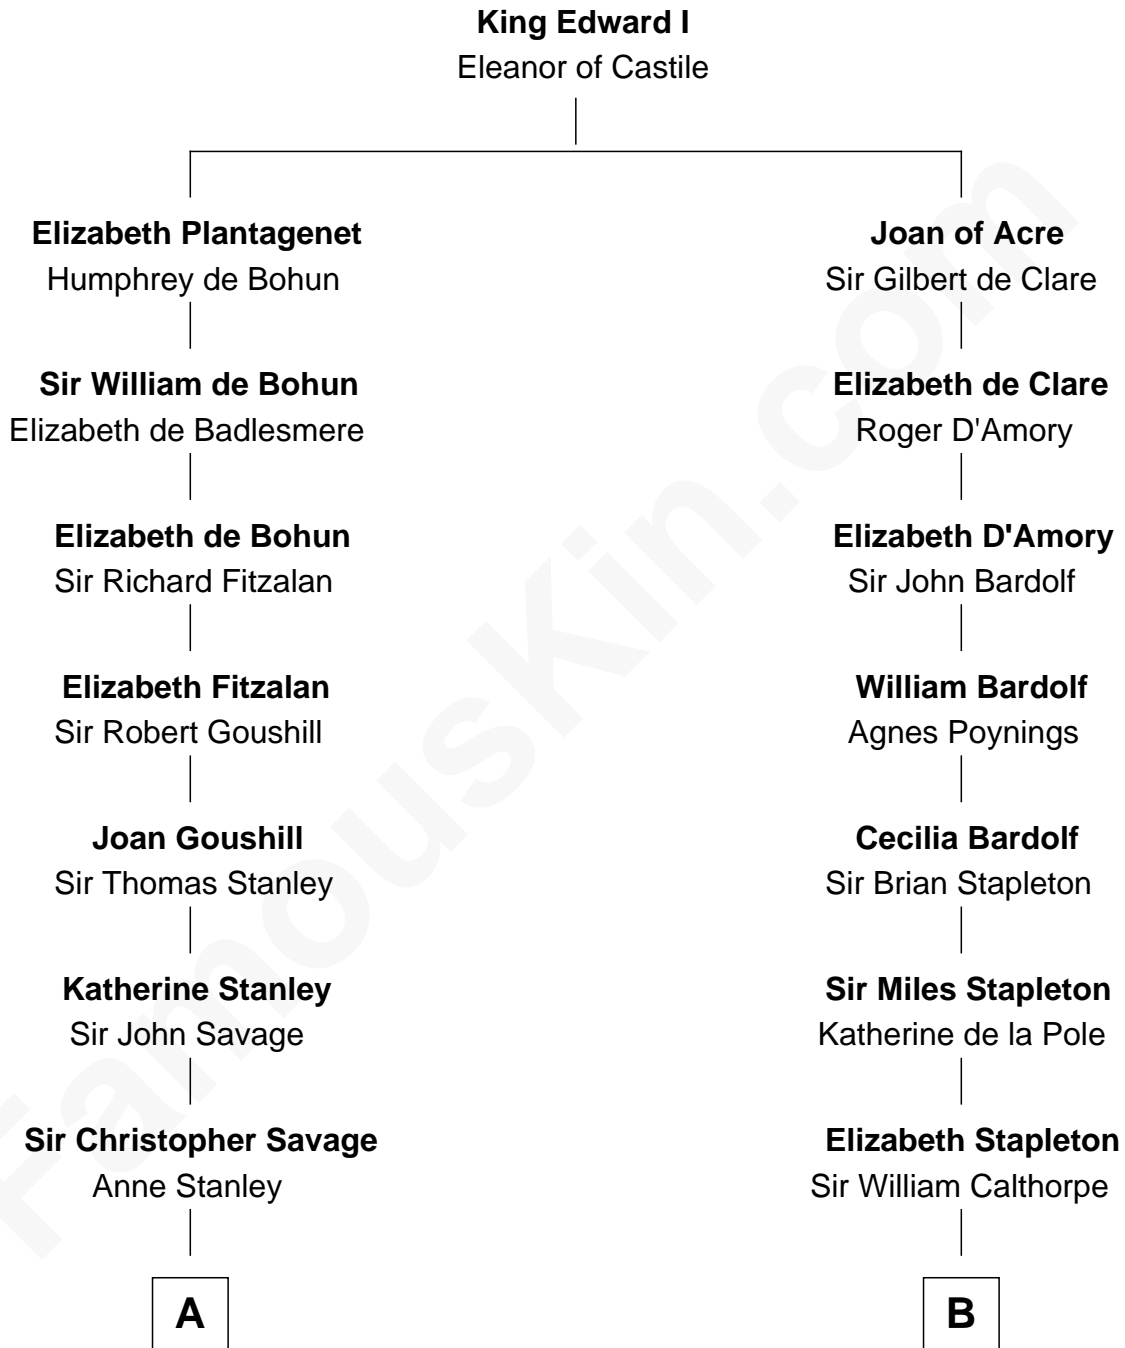

FamousKin.com Relationship Chart of

Adlai Stevenson II

31st Governor of Illinois

20th cousin 1 time removed of

Walt Disney

Co-Founder of The Walt Disney Company

C

Mary Peachy Frye
Rev. Lewis Warner Green

Letitia Green
Adlai Ewing Stevenson

Lewis Green Stevenson
Helen Louise Davis

Adlai Stevenson II
31st Governor of Illinois

D

Fanny Johnson
John Call

Eber Call
Violette Lawrence

Charles Call
Henrietta Gross

Flora Call
Elias Charles Disney