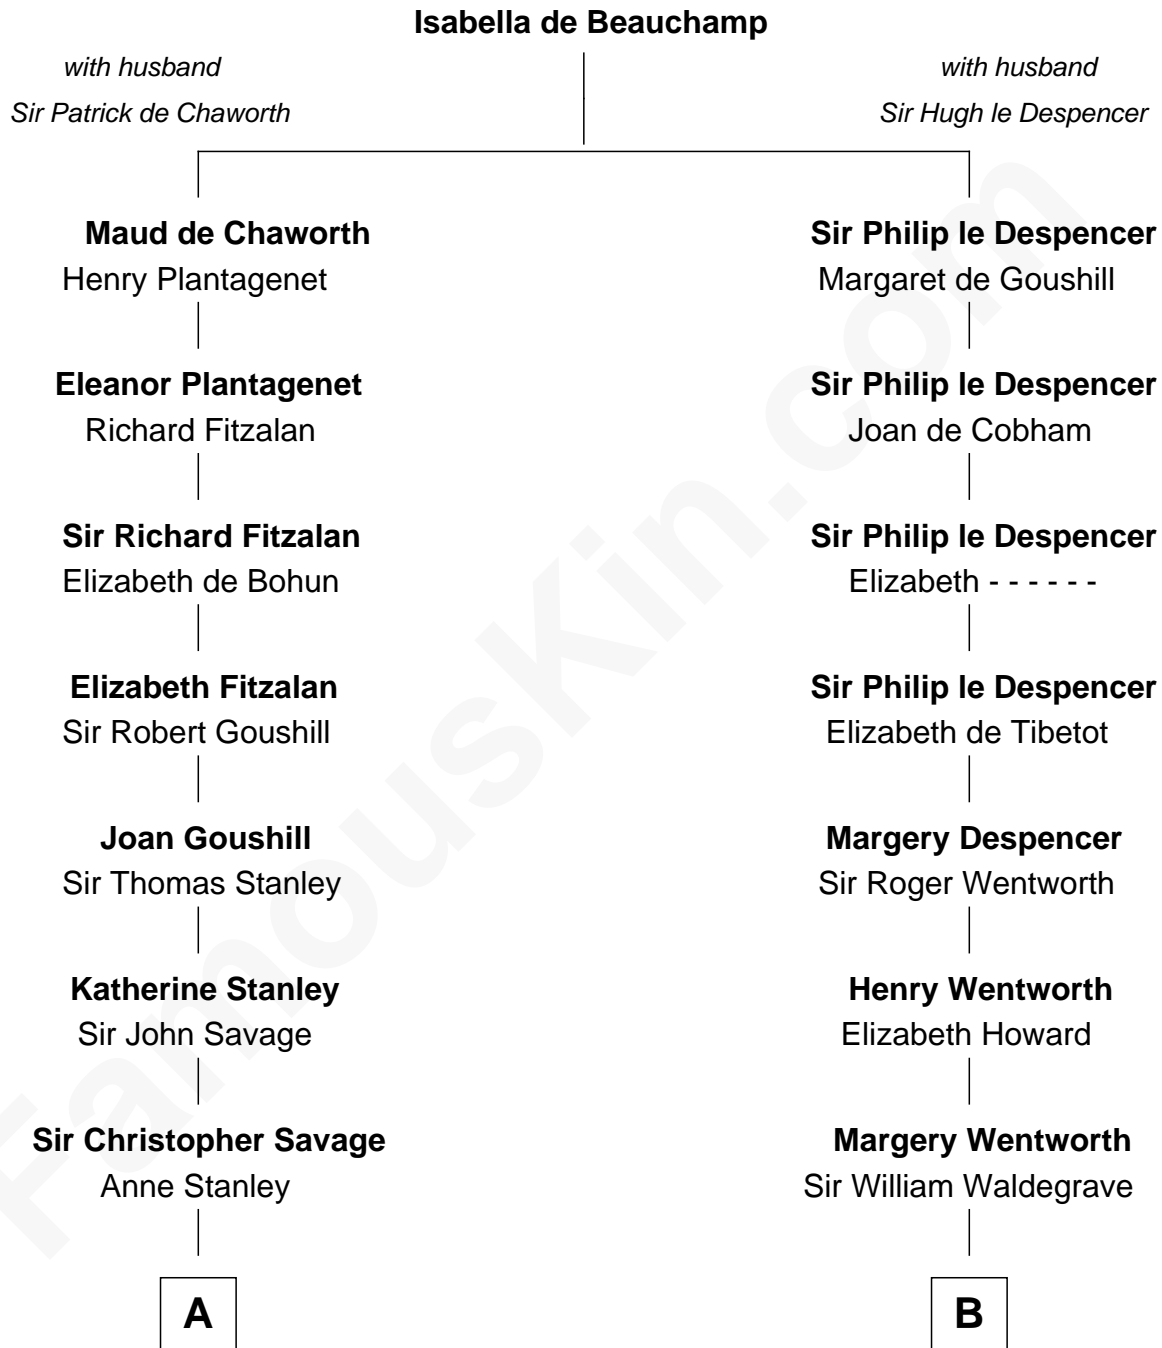

FamousKin.com Relationship Chart of

Adlai Stevenson II
31st Governor of Illinois

20th cousin of

Walt Disney
Co-Founder of The Walt Disney Company

C

Mary Peachy Frye
Rev. Lewis Warner Green

Letitia Green
Adlai Ewing Stevenson

Lewis Green Stevenson
Helen Louise Davis

Adlai Stevenson II
31st Governor of Illinois

D

Eber Call
Violette Lawrence

Charles Call
Henrietta Gross

Flora Call
Elias Charles Disney

Walt Disney
Co-Founder of The Walt Disney Co.