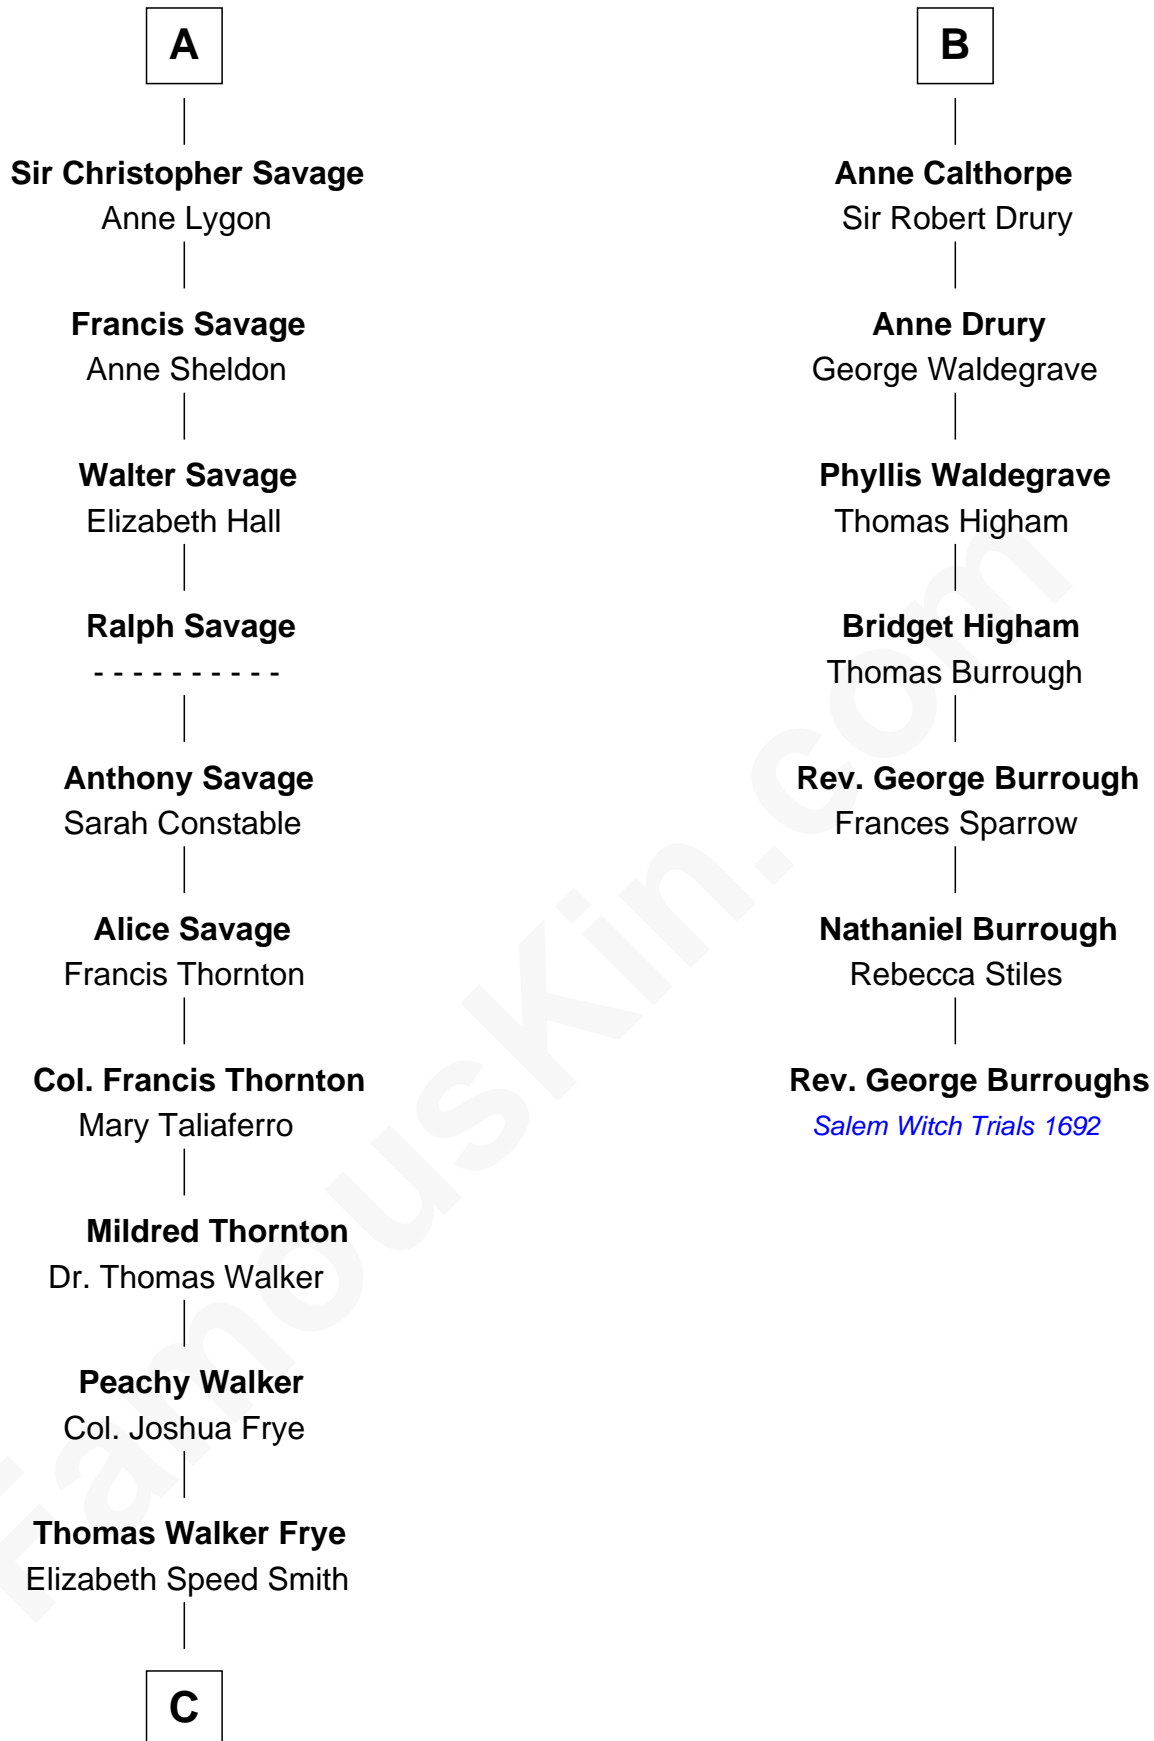

# FamousKin.com Relationship Chart of

**Adlai Stevenson II**

*31st Governor of Illinois*

13th cousin 7 times removed of

**Rev. George Burroughs**

*Executed for Witchcraft, Salem 1692*

**C**

—  
**Mary Peachy Frye**  
Rev. Lewis Warner Green

—  
**Letitia Green**  
Adlai Ewing Stevenson

—  
**Lewis Green Stevenson**  
Helen Louise Davis

—  
**Adlai Stevenson II**  
*31st Governor of Illinois*

FamousKin.com