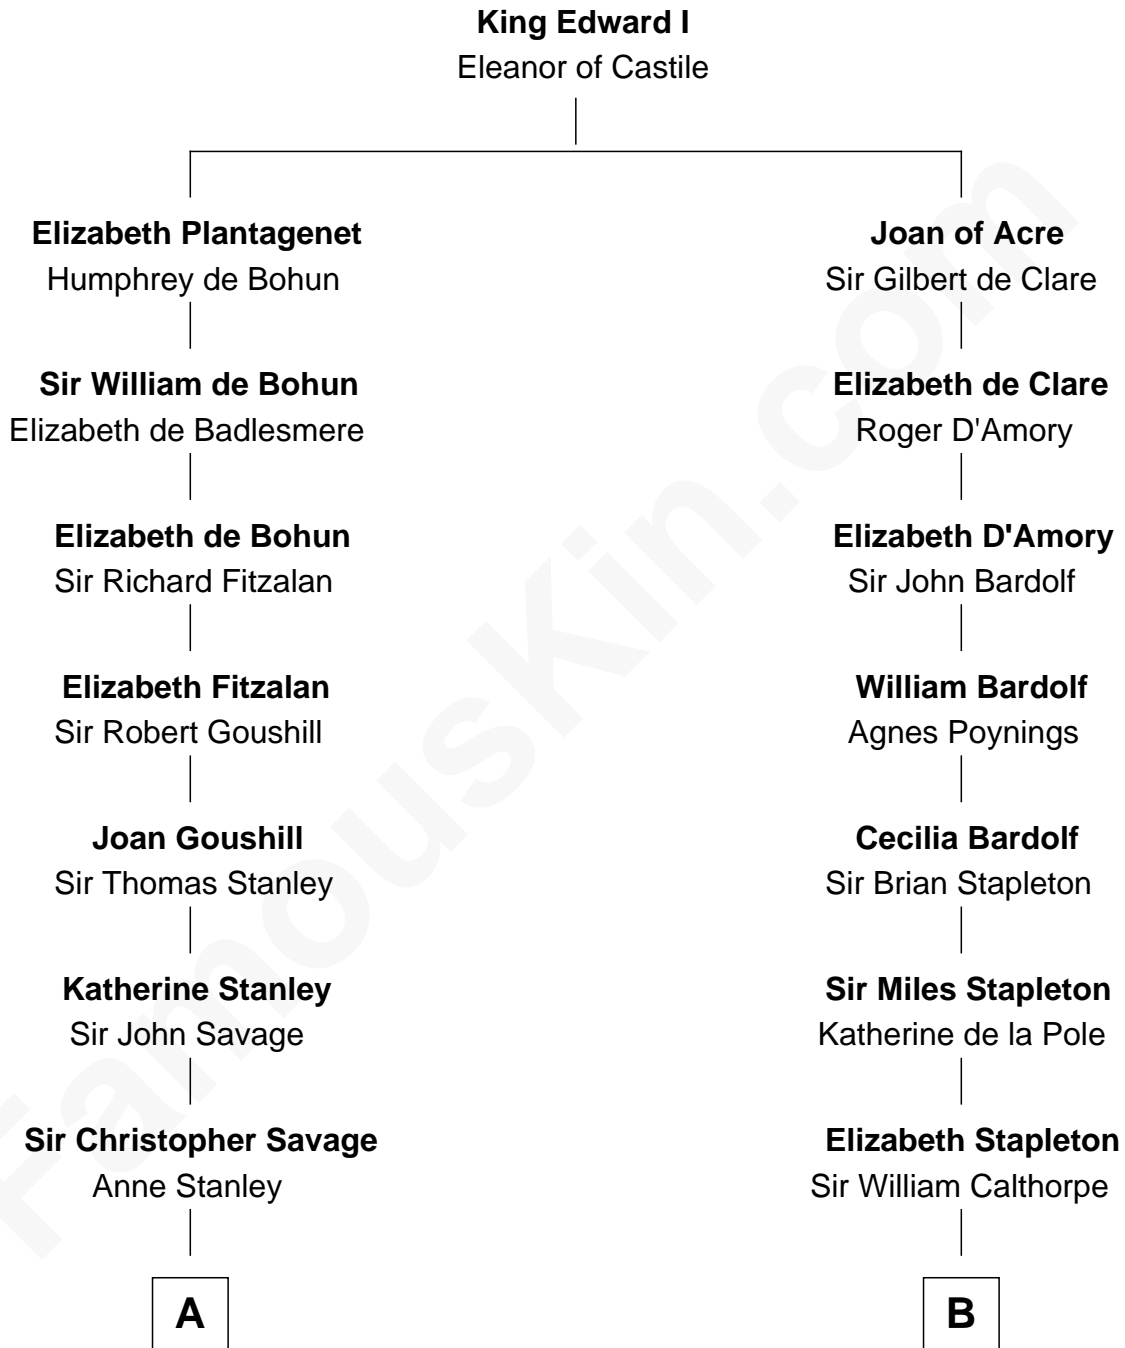

# FamousKin.com Relationship Chart of

**Adlai Stevenson II**

*31st Governor of Illinois*

13th cousin 7 times removed of

**Rev. George Burroughs**

*Executed for Witchcraft, Salem 1692*

**C**

—  
**Mary Peachy Frye**  
Rev. Lewis Warner Green

—  
**Letitia Green**  
Adlai Ewing Stevenson

—  
**Lewis Green Stevenson**  
Helen Louise Davis

—  
**Adlai Stevenson II**  
*31st Governor of Illinois*

FamousKin.com