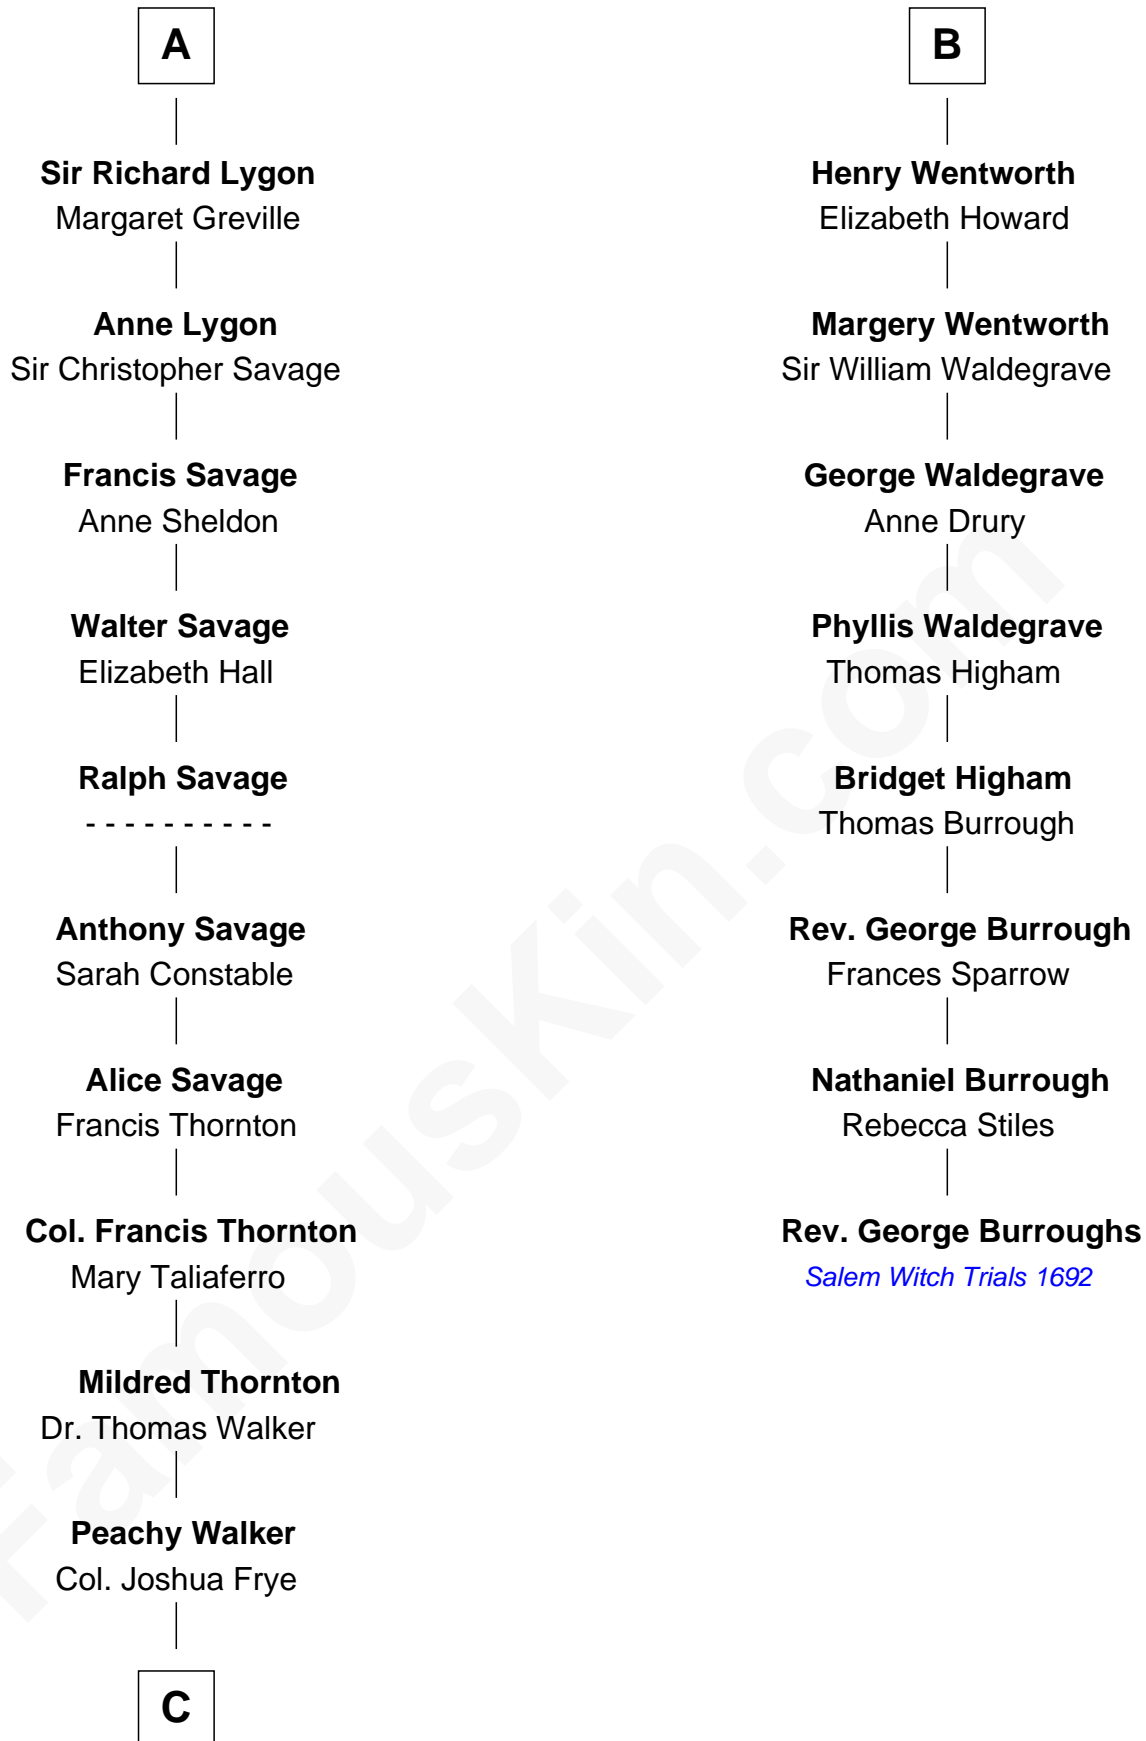

FamousKin.com Relationship Chart of

Adlai Stevenson II

31st Governor of Illinois

14th cousin 7 times removed of

Rev. George Burroughs

Executed for Witchcraft, Salem 1692

C

—
Thomas Walker Frye
Elizabeth Speed Smith

—
Mary Peachy Frye
Rev. Lewis Warner Green

—
Letitia Green
Adlai Ewing Stevenson

—
Lewis Green Stevenson
Helen Louise Davis

—
Adlai Stevenson II
31st Governor of Illinois

FamousKin.com