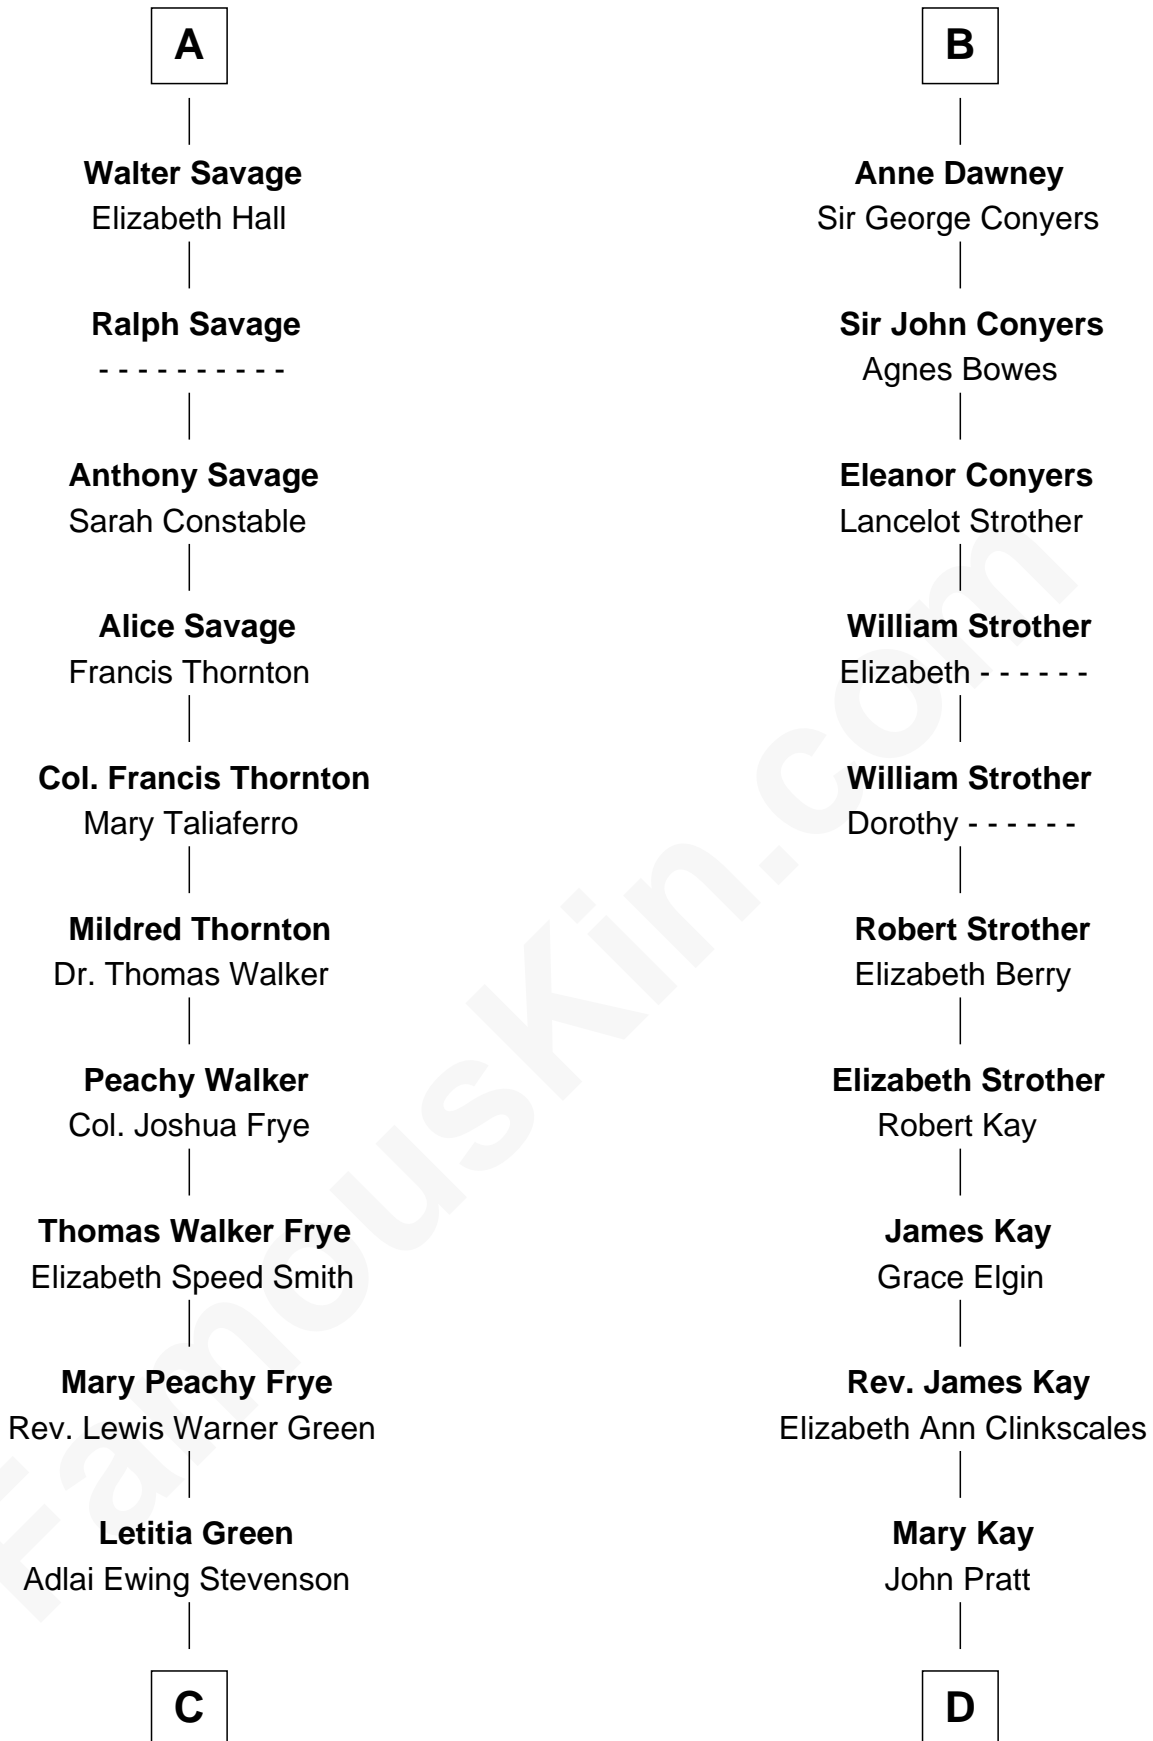

FamousKin.com Relationship Chart of

Adlai Stevenson II

31st Governor of Illinois

18th cousin 2 times removed of

Jimmy Carter

39th U.S. President

Richard Fitzalan
Eleanor Plantagenet

Sir Richard Fitzalan
Elizabeth de Bohun

Elizabeth Fitzalan
Sir Robert Goushill

Joan Goushill
Sir Thomas Stanley

Katherine Stanley
Sir John Savage

Sir Christopher Savage
Anne Stanley

Sir Christopher Savage
Anne Lygon

Francis Savage
Anne Sheldon

A

Joan Fitzalan
Humphrey de Bohun

Eleanor de Bohun
Sir Thomas Plantagenet

Anne Plantagenet
Sir William Bouchier

Sir John Bouchier
Margaret Berners

Joan Bouchier
Sir Henry Neville

Sir Richard Neville
Anne Stafford

Dorothy Neville
Sir John Dawney

B

C

Lewis Green Stevenson

Helen Louise Davis

Adlai Stevenson II

31st Governor of Illinois

D

James E. Pratt