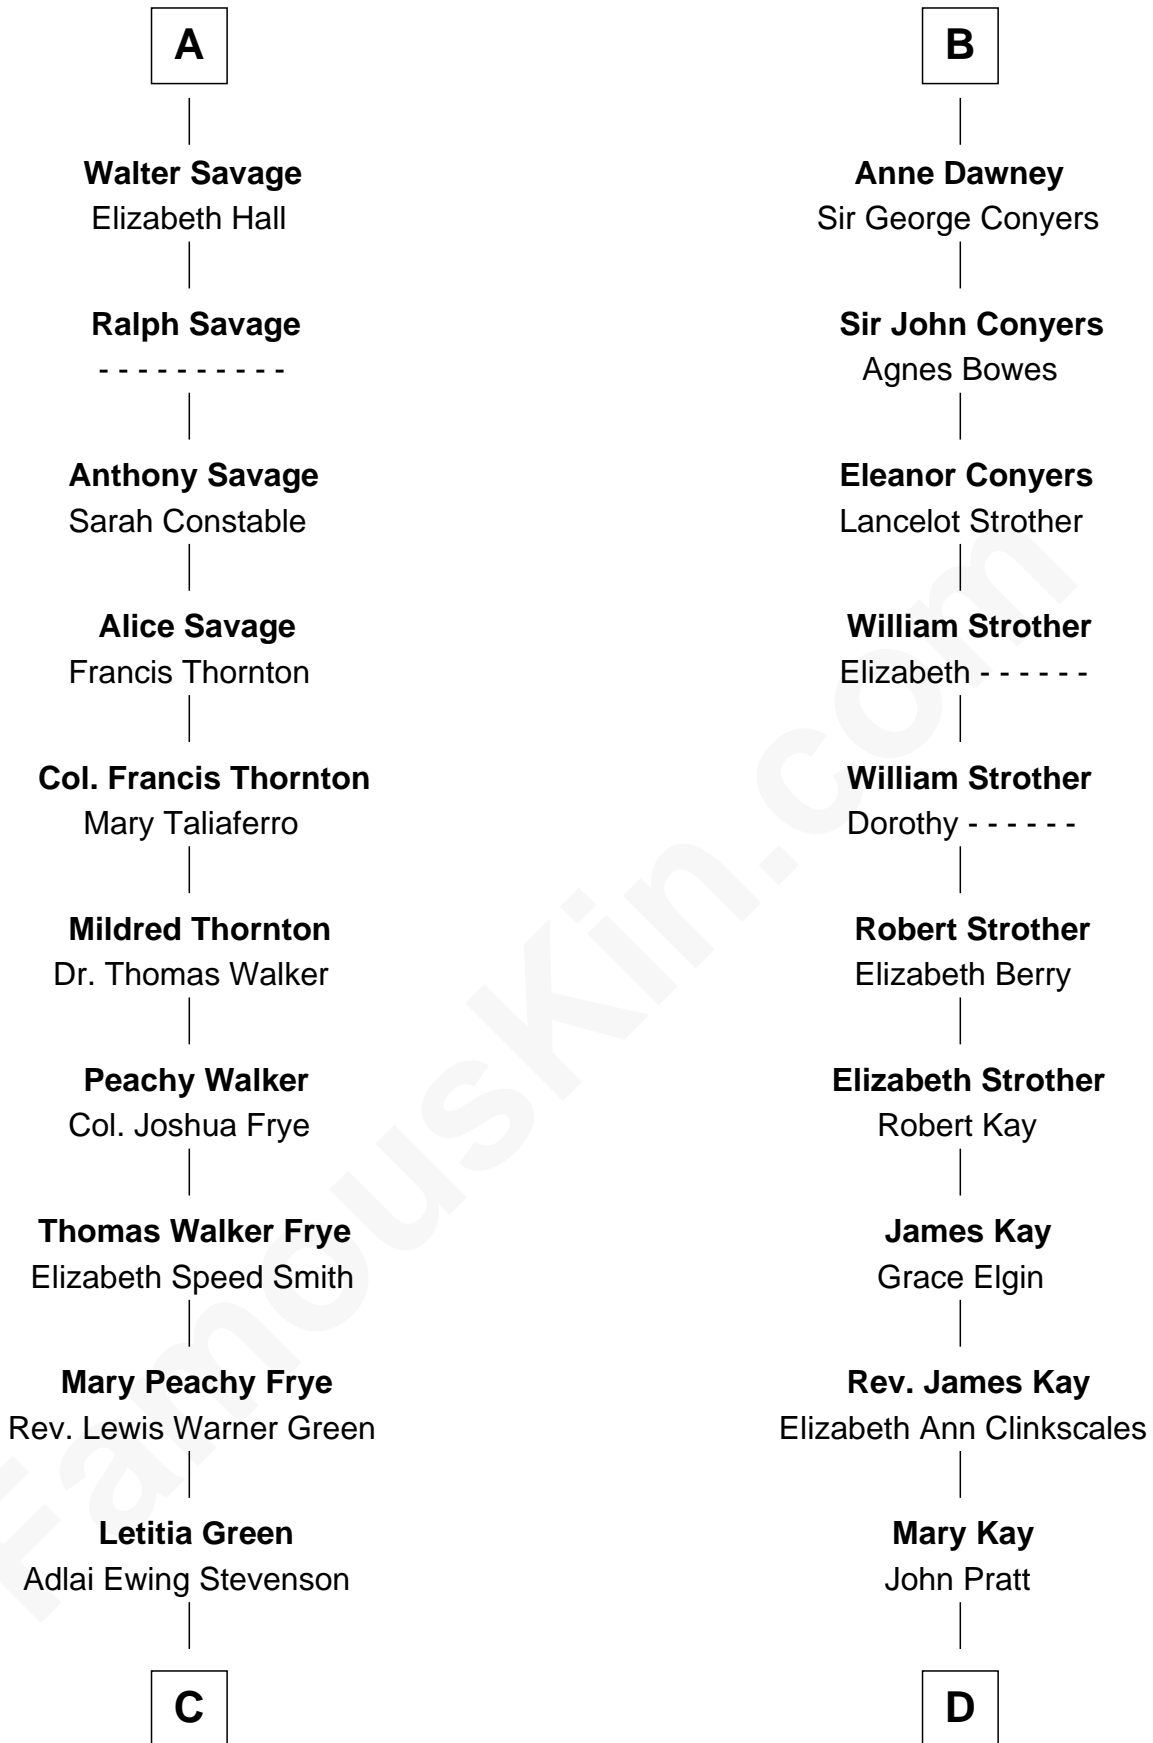

# FamousKin.com Relationship Chart of

**Adlai Stevenson II**

*31st Governor of Illinois*

18th cousin 2 times removed of

**Jimmy Carter**

*39th U.S. President*

**Sir William de Bohun**  
Elizabeth de Badlesmere

**C**

**Lewis Green Stevenson**

Helen Louise Davis

**Adlai Stevenson II**

*31st Governor of Illinois*

**D**

**James E. Pratt**

Sophonra C. Cowan

**Nina Pratt**

William Archibald Carter

**Earl Carter**

Lillian Gordy

**Jimmy Carter**

*39th U.S. President*

FamousKin.com